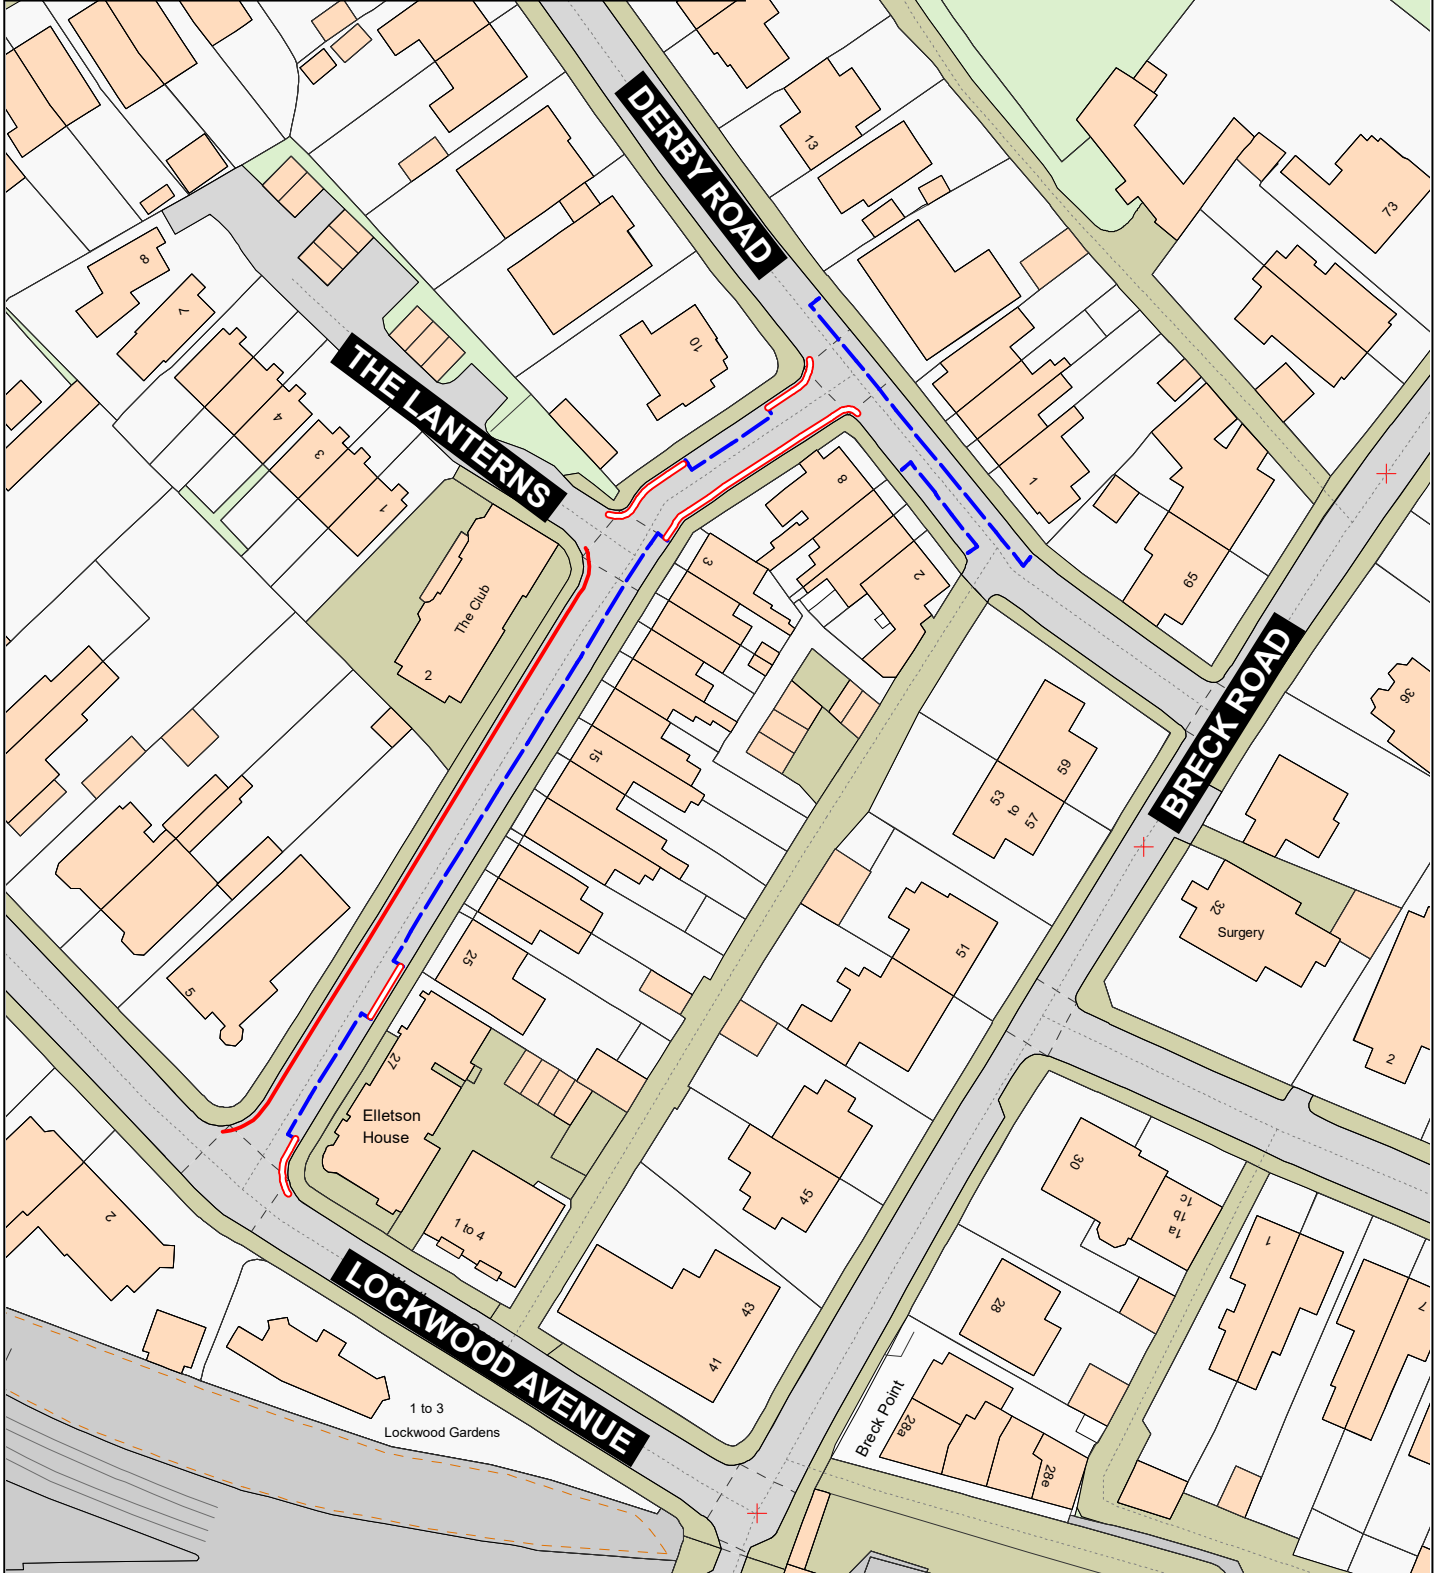

### Key to Restriction Types Displayed

-  No Waiting At Any Time
-  DE1 Permit Holders Only
-  No Waiting Mon-Sat 8am-6pm

### DE1 Permit Parking

Elletson Street and  
Derby Road

Crown copyright and database rights 2023  
OS AC0000850590  
Lancashire County Council  
Licence No. AC0000850590

**Matt Townsend**  
Director of Highways  
and Transport  
P.O. Box 100, County Hall,  
PRESTON PR1 0LD

SCALE	<b>1 : 1000</b>
DATE	<b>17/01/2025</b>
DRAWING No.	<b>RP24-25(01)DE1</b>
DRAWN BY	<b>TJP</b>
	Scale with care as distortion may occur