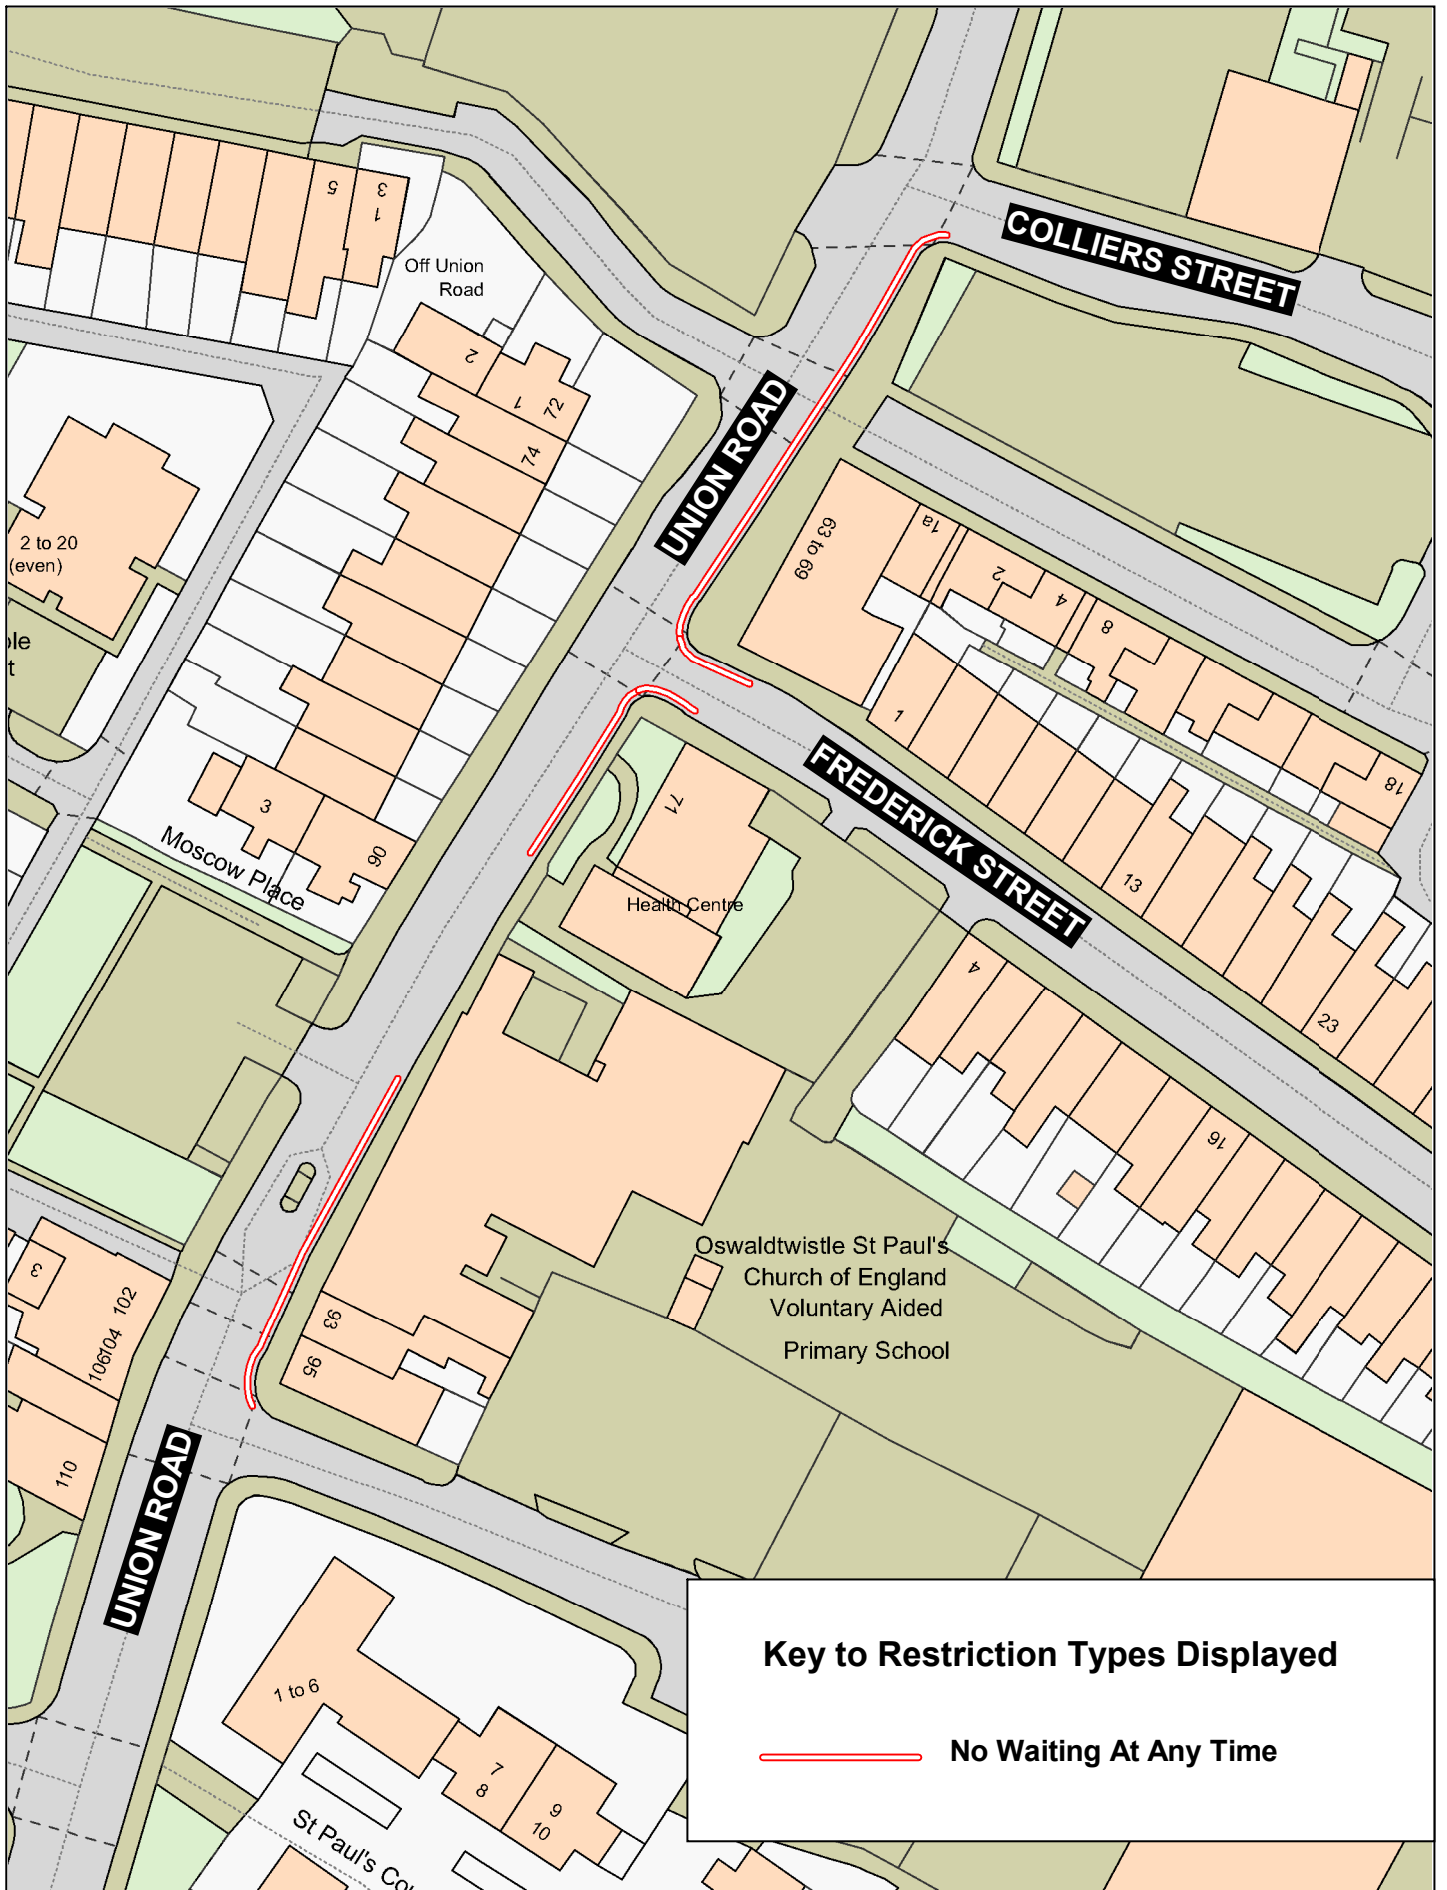

Key to Restriction Types Displayed

-  Limited Waiting 30 Minutes
No Return Within 30 Minutes
-  No Waiting At Any Time
-  No Waiting Mon-Sat 8am-6pm

**Union Road,
Oswaldtwistle**

Crown copyright and database rights 2023
OS AC000850590
Lancashire County Council
Licence No. AC000850590

Key to Restriction Types Displayed

No Waiting At Any Time

Lancashire
County Council

Union Road and Frederick Street, Oswaldtwistle

Crown copyright and database rights 2023
OS AC0000850590
Lancashire County Council
Licence No. AC0000850590