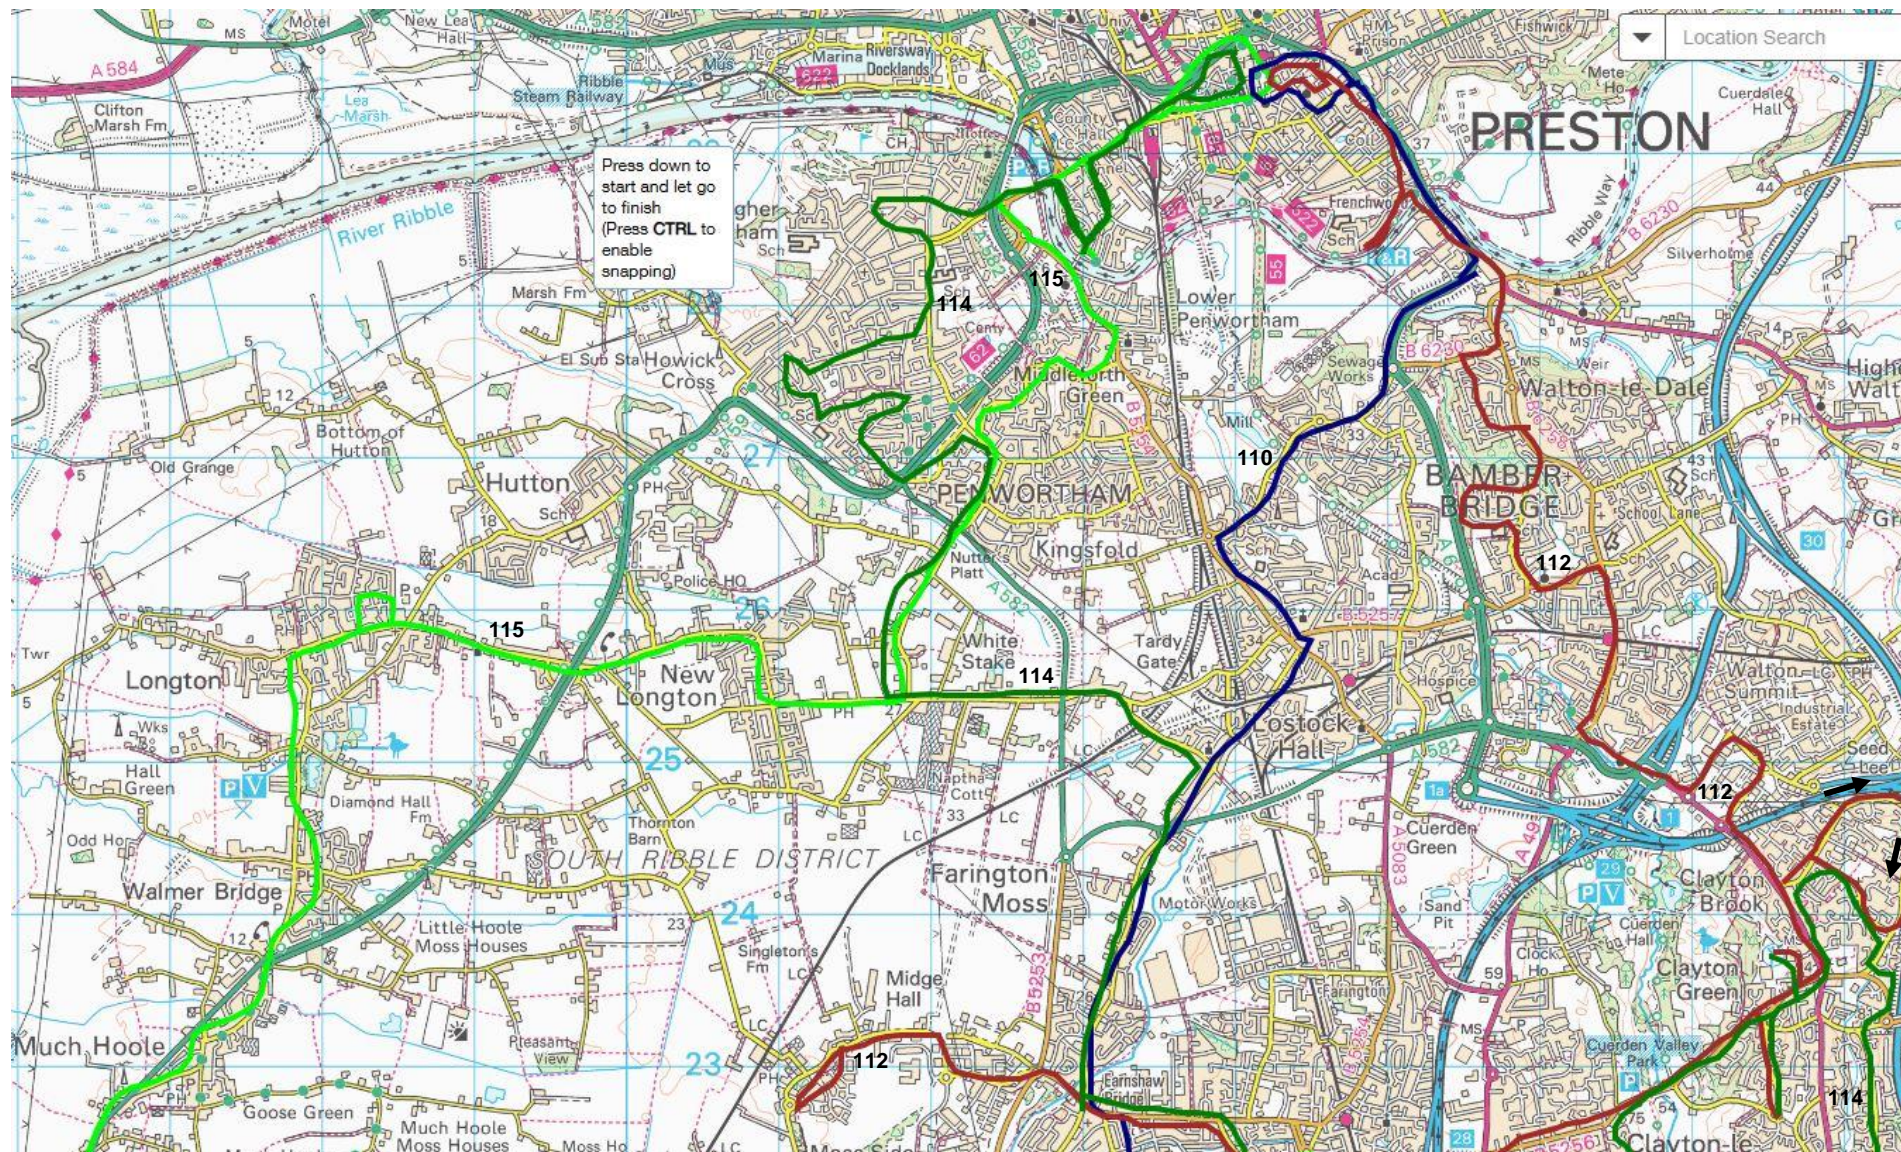

Proposed Tendered Bus Service Route Maps

Service 110 – Blue

Service 112 – Brown

Service 114 – Dark Green

Service 115 – Light Green

Proposed Tendered Bus Service Route Maps

Service 110 – Blue

Service 112 – Brown

Service 114 – Dark Green

Service 115 – Light Green