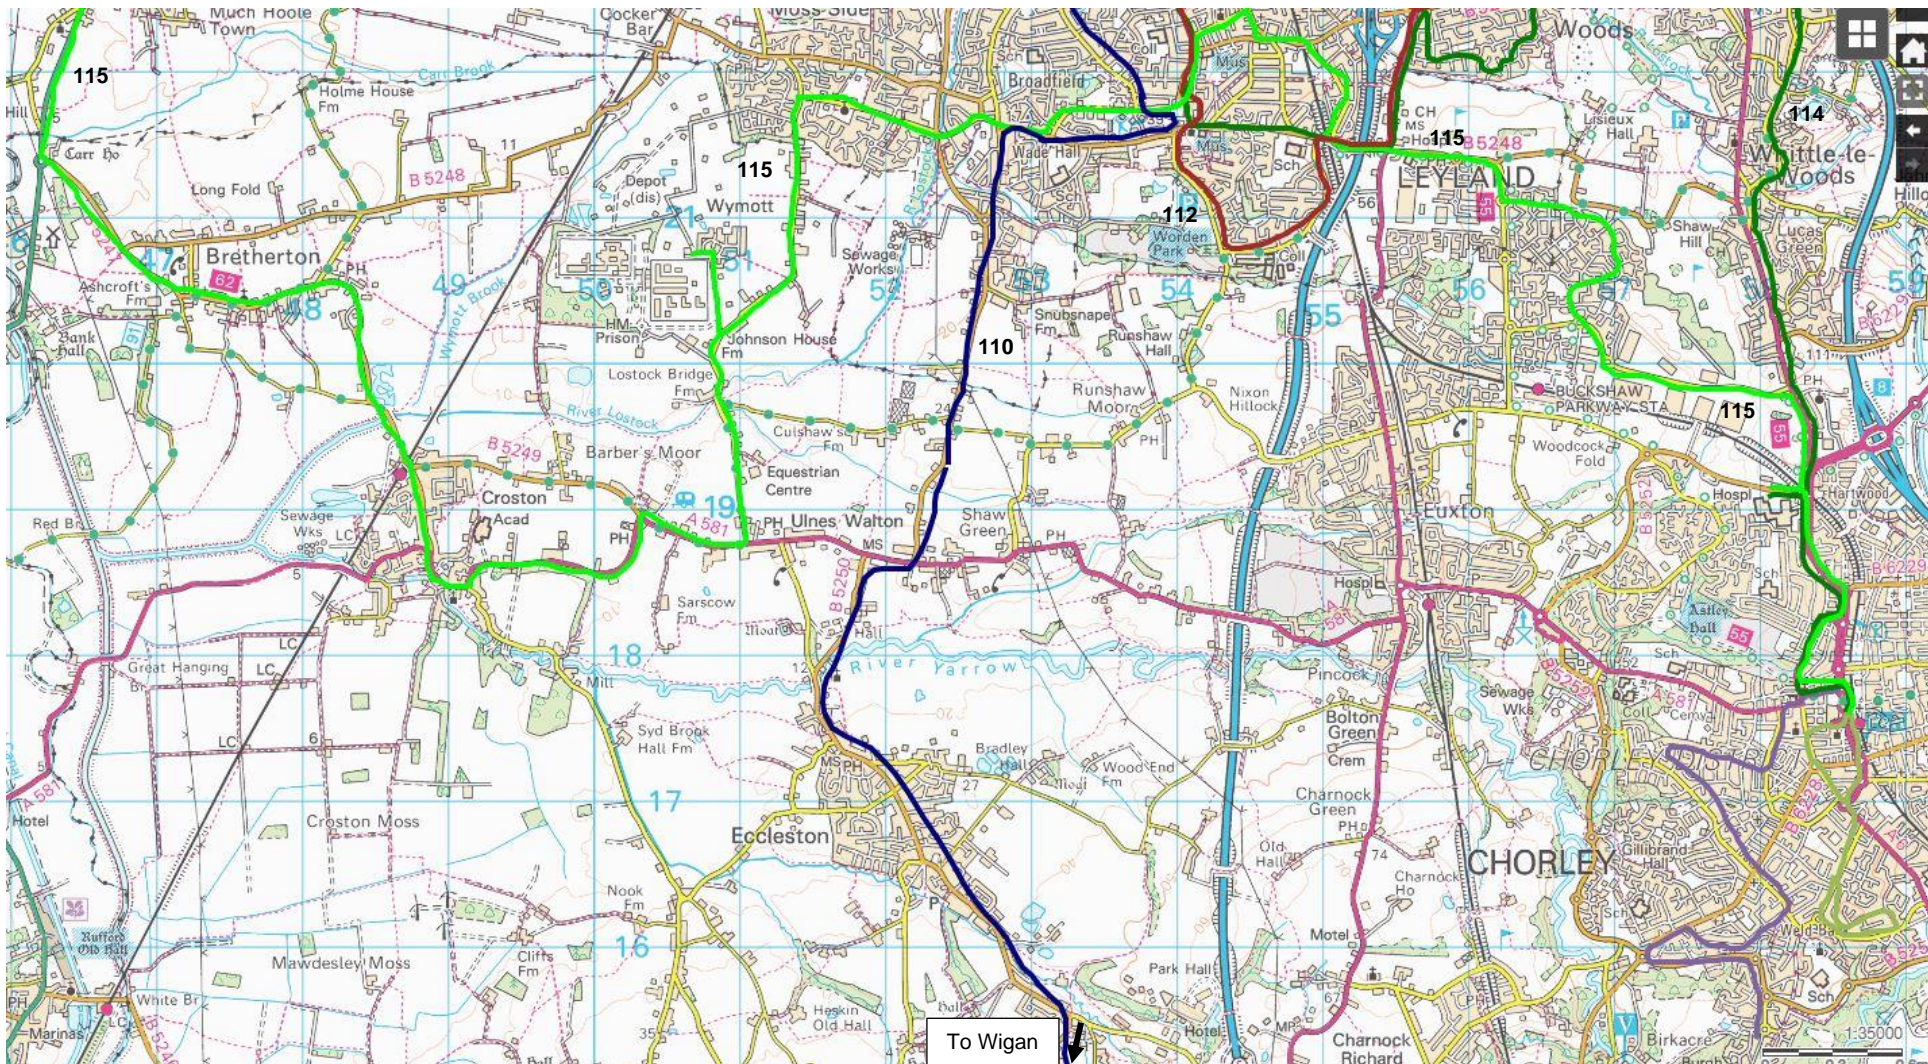

Proposed Tendered Bus Service Route Maps

Service 110 – Blue

Service 112 – Brown

Service 114 – Dark Green

Service 115 – Light Green

Proposed Tendered Bus Service Route Maps

Service 110 – Blue

Service 112 – Brown

Service 114 – Dark Green

Service 115 – Light Green