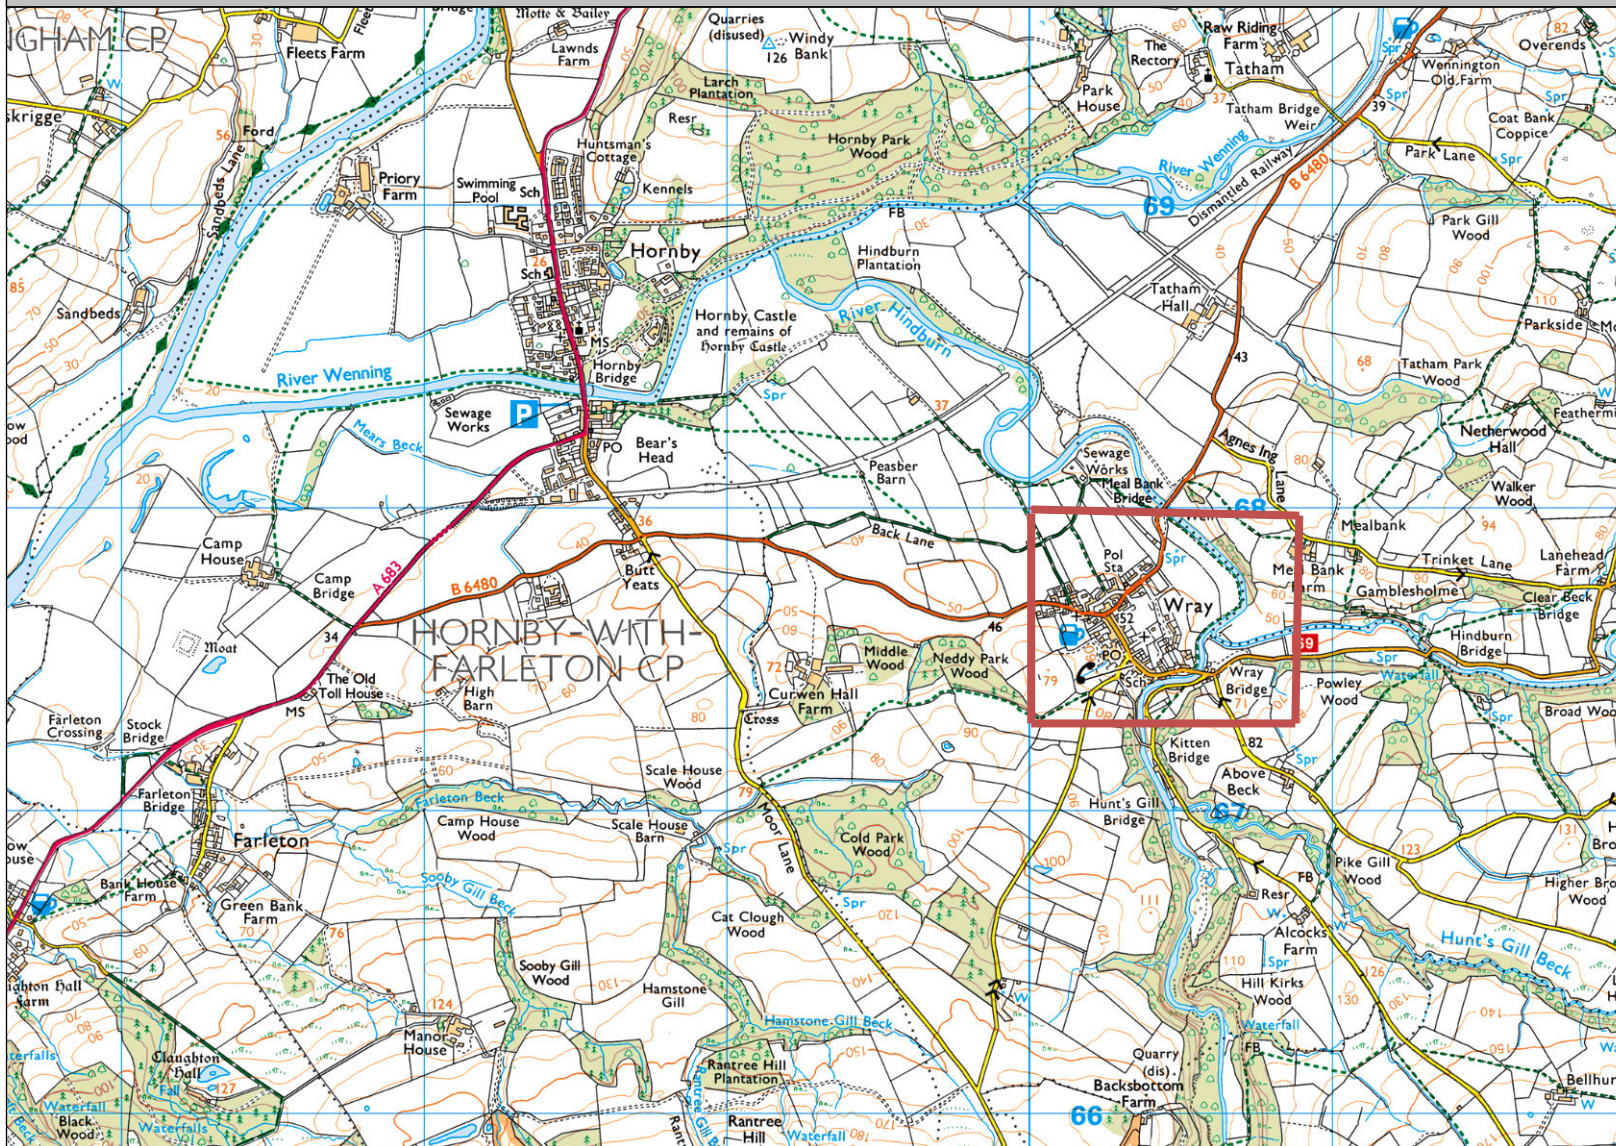

Location Plan

Author:

Date Created: 18/06/2024

Map Scale: 1:25,000
Map Centre: 359304E 467770N