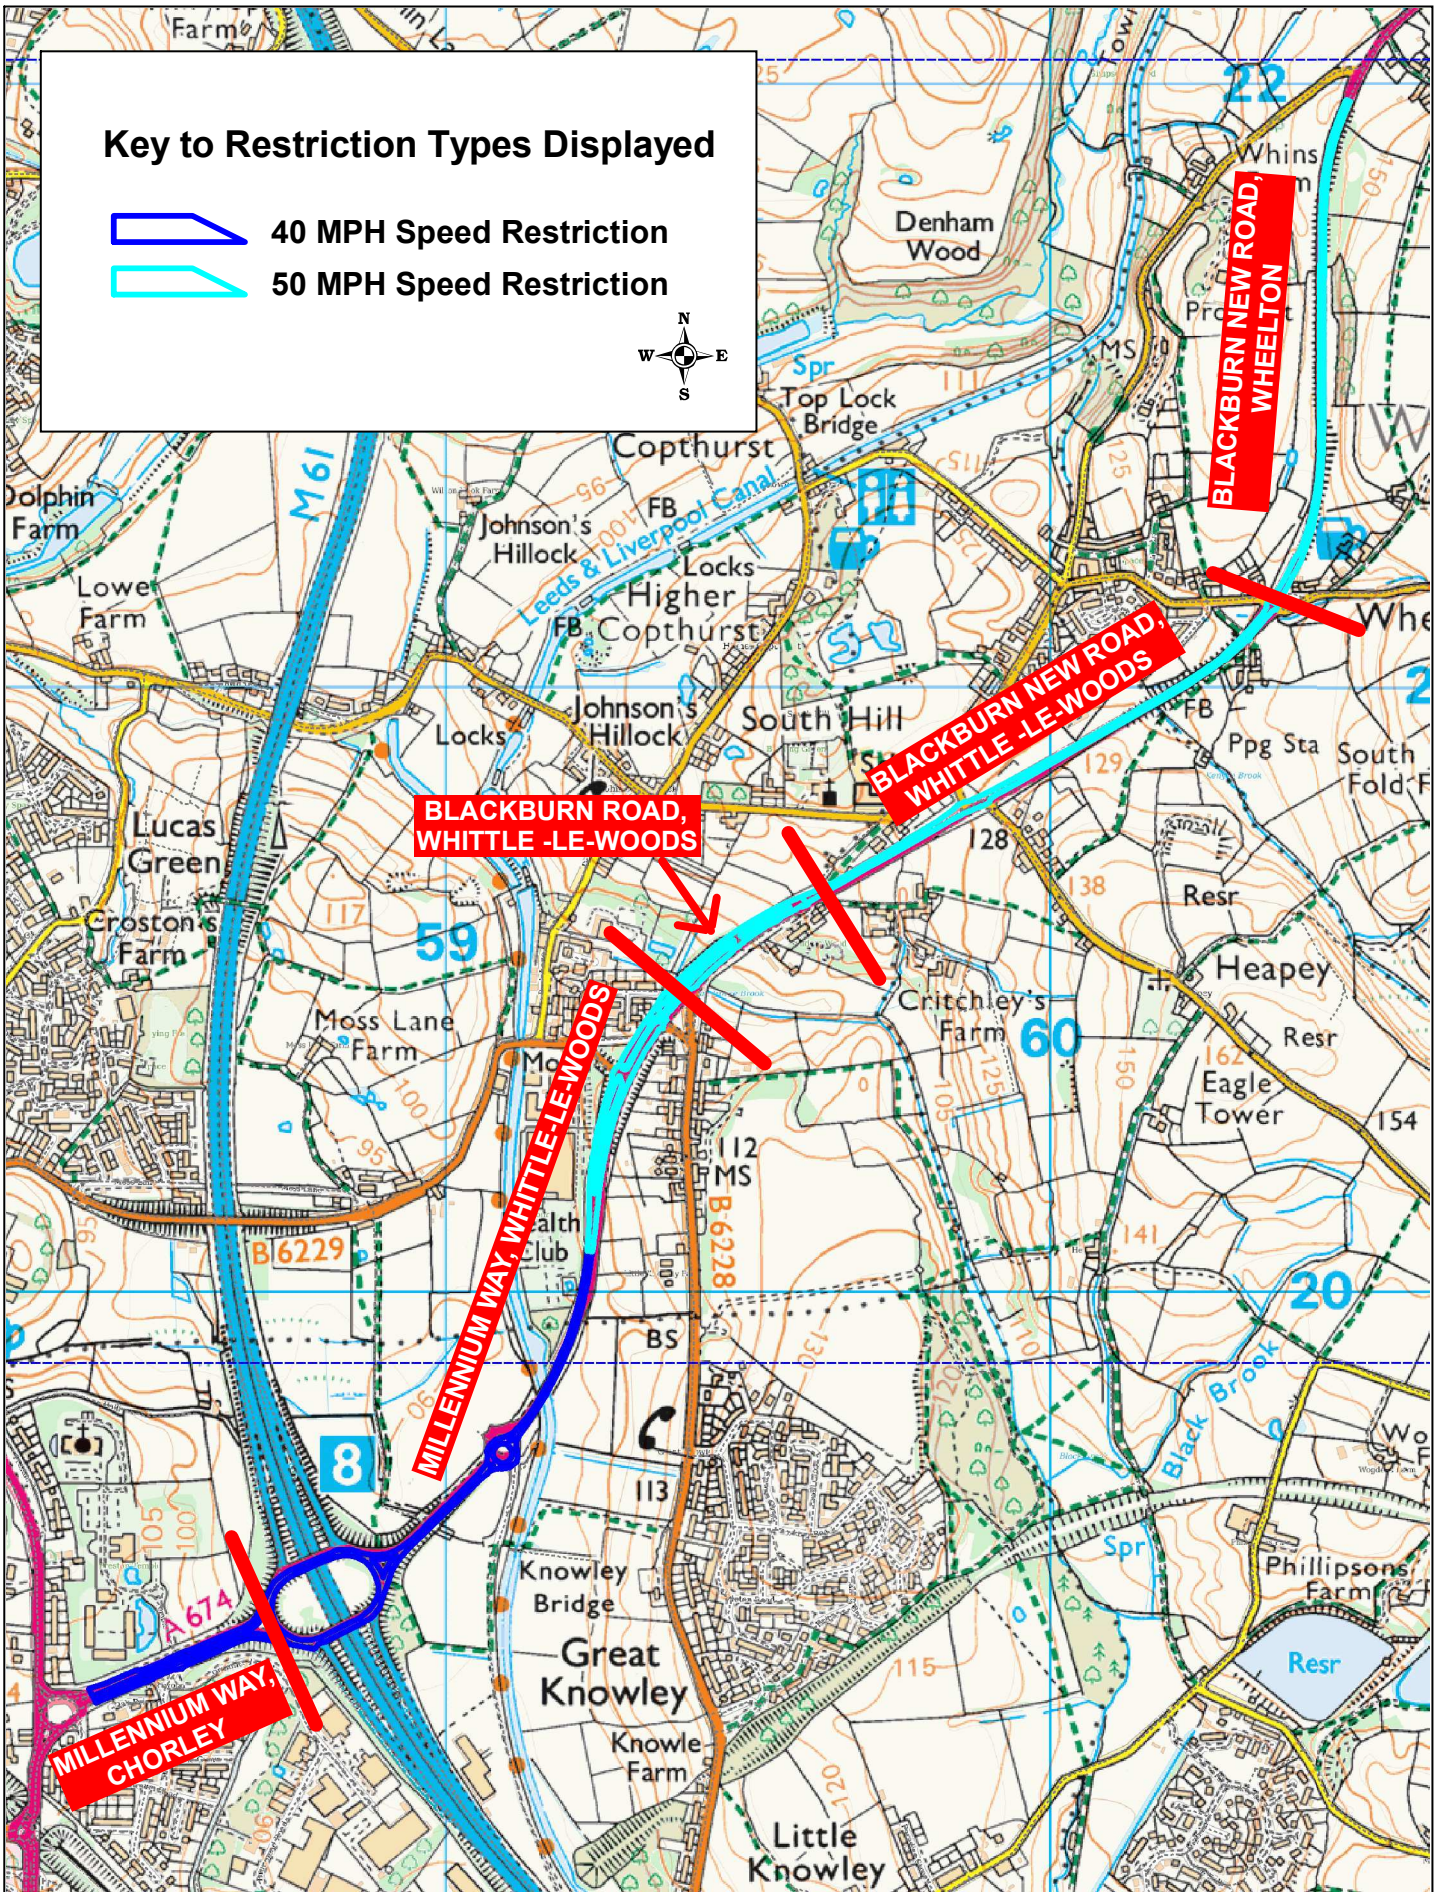

### Key to Restriction Types Displayed

-  40 MPH Speed Restriction
-  50 MPH Speed Restriction

**A674**  
 Millennium Way, Chorley,  
 Millennium Way, Whittle-le-Woods,  
 Blackburn Road, Whittle-le-Woods,  
 Blackburn New Road, Wheelton,  
 Blackburn New Road,  
 Whittle-le-Woods

SCALE	<b>1 : 12500</b>
DATE	<b>30/07/2024</b>
DRAWING No.	<b>S278 24-25(18)/CH-JL1</b>
DRAWN BY	<b>CGL</b>
	<small>Scale with care as distortion may occur</small>