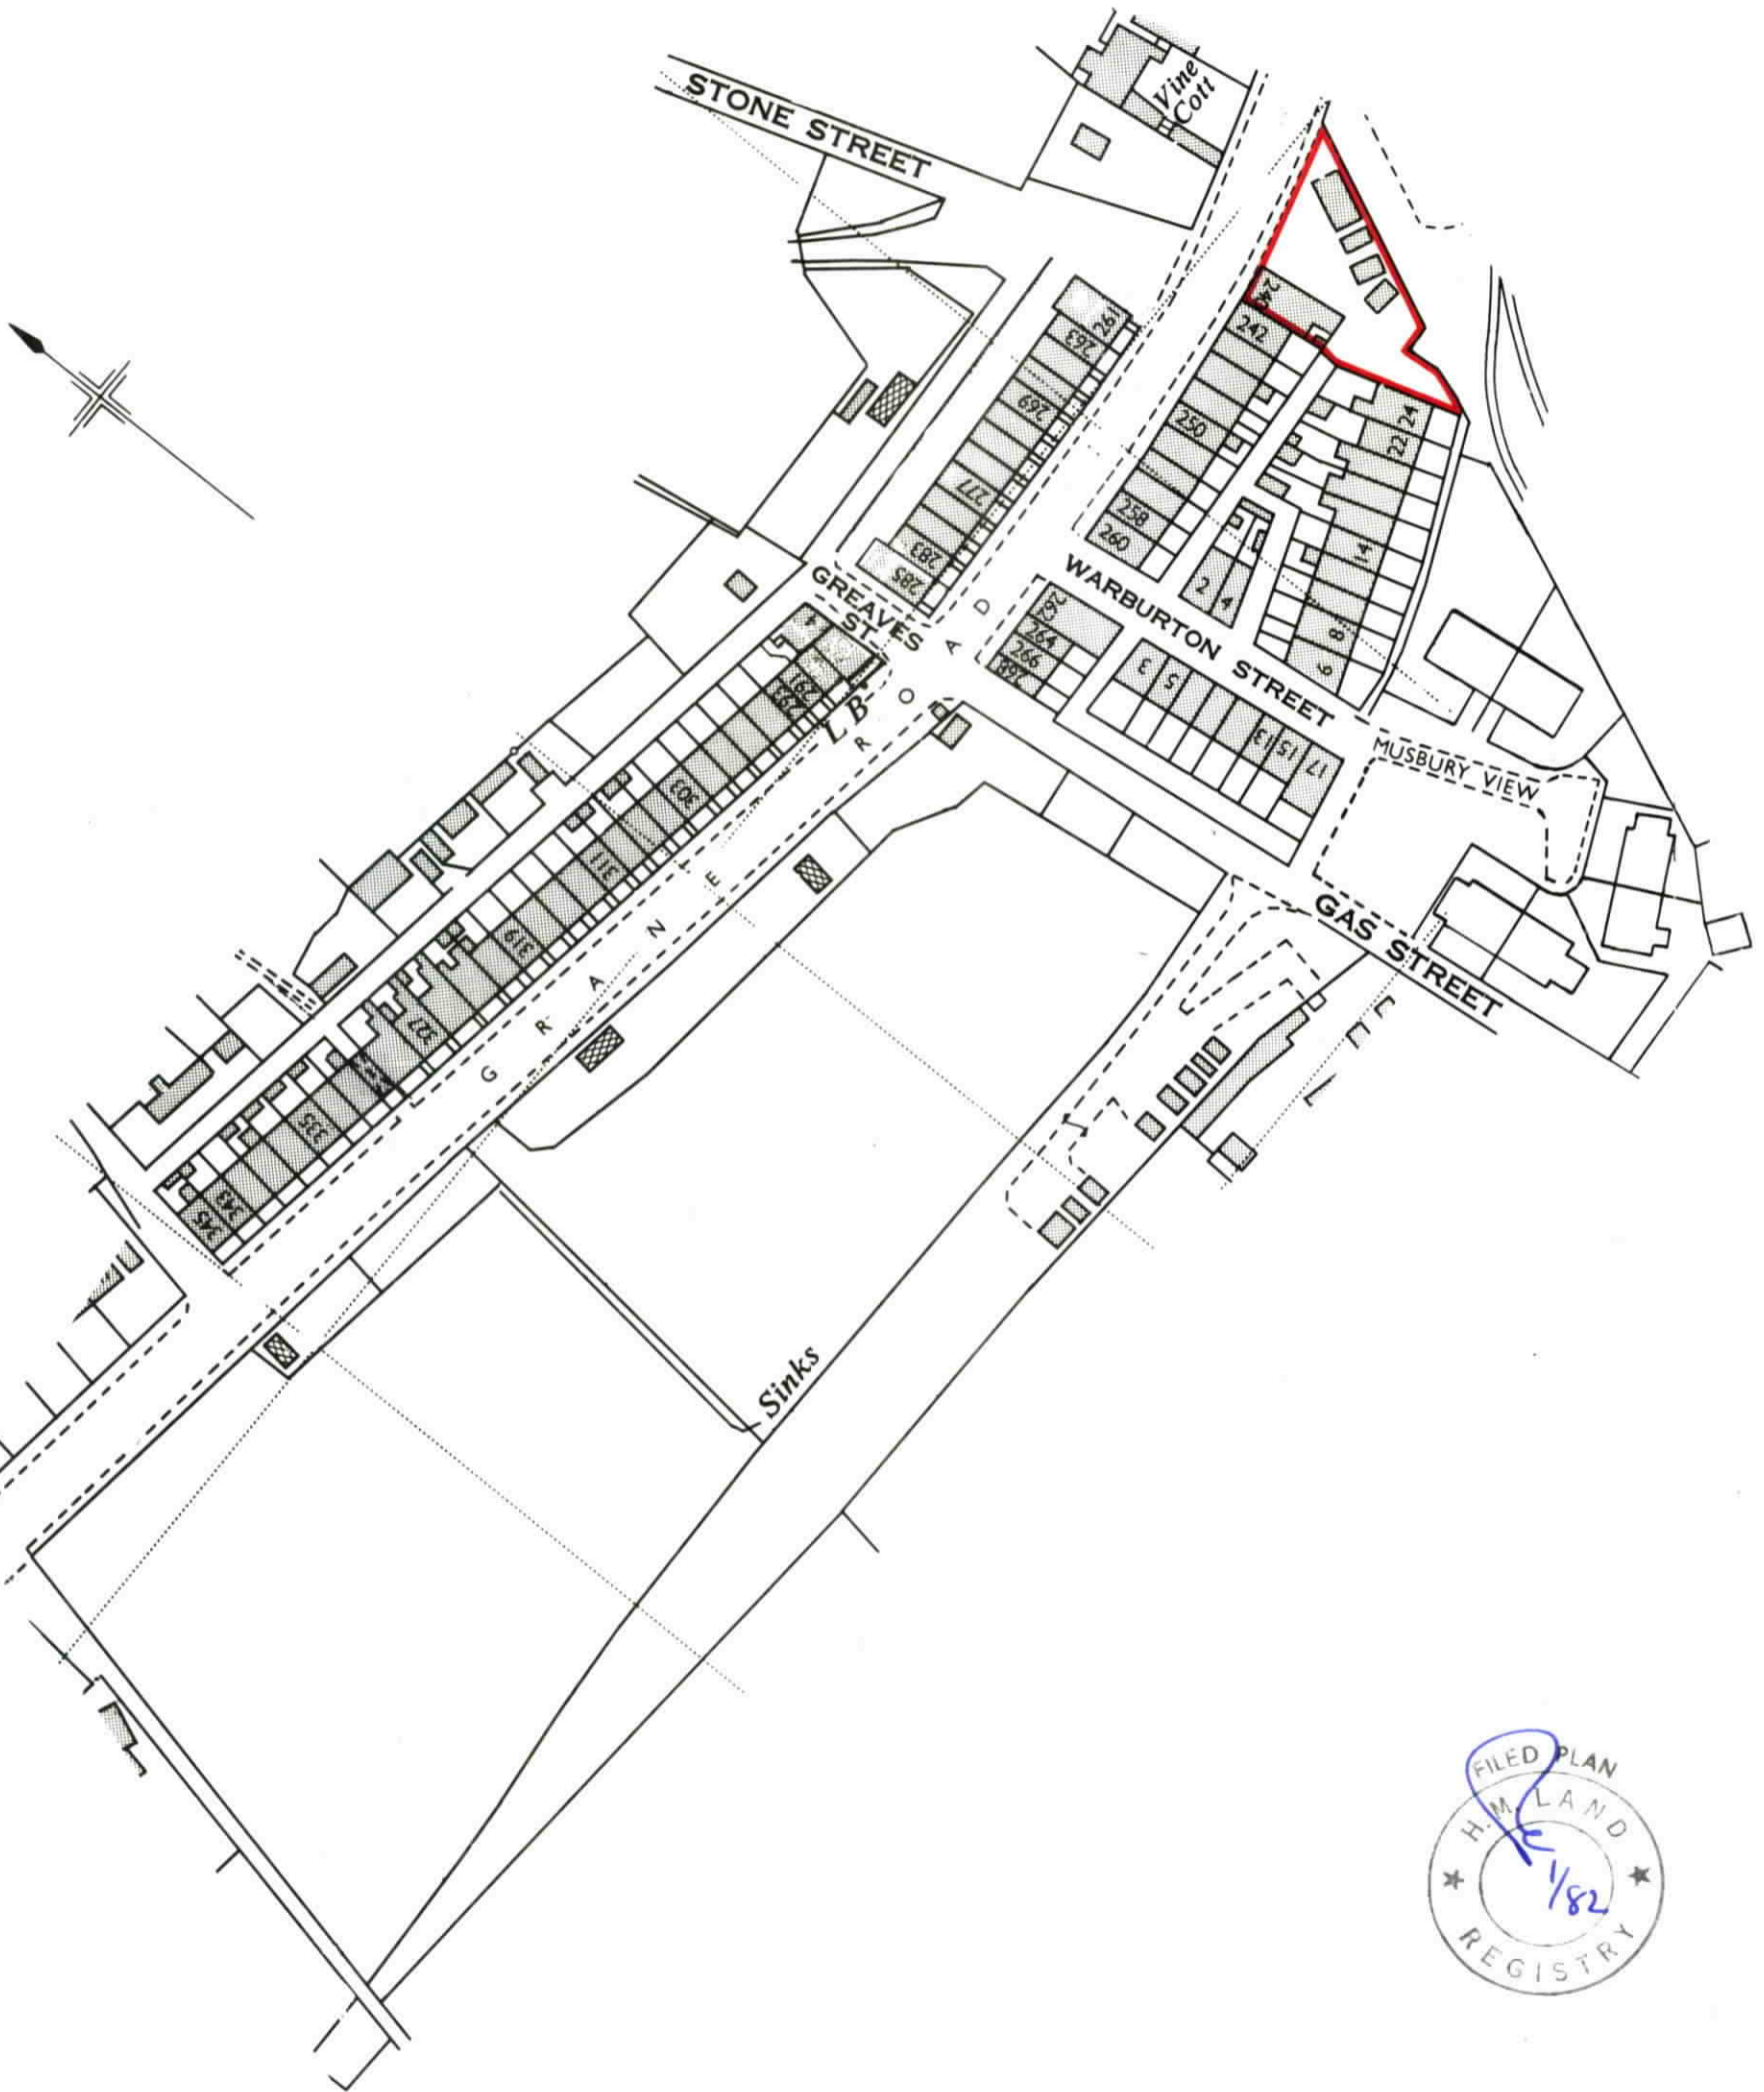

H.M. LAND REGISTRY

TITLE NUMBER

LA465751

ORDNANCE SURVEY
PLAN REFERENCE

SD 7722

SECTION B

Scale
1/1250 Enlarged from 1/2500

COUNTY LANCASHIRE

DISTRICT ROSSENDALE

© Crown copyright 1980

This is a print of the view of the title plan obtained from HM Land Registry showing the state of the title plan on 15 October 2020 at 12:52:13. This title plan shows the general position, not the exact line, of the boundaries. It may be subject to distortions in scale. Measurements scaled from this plan may not match measurements between the same points on the ground.