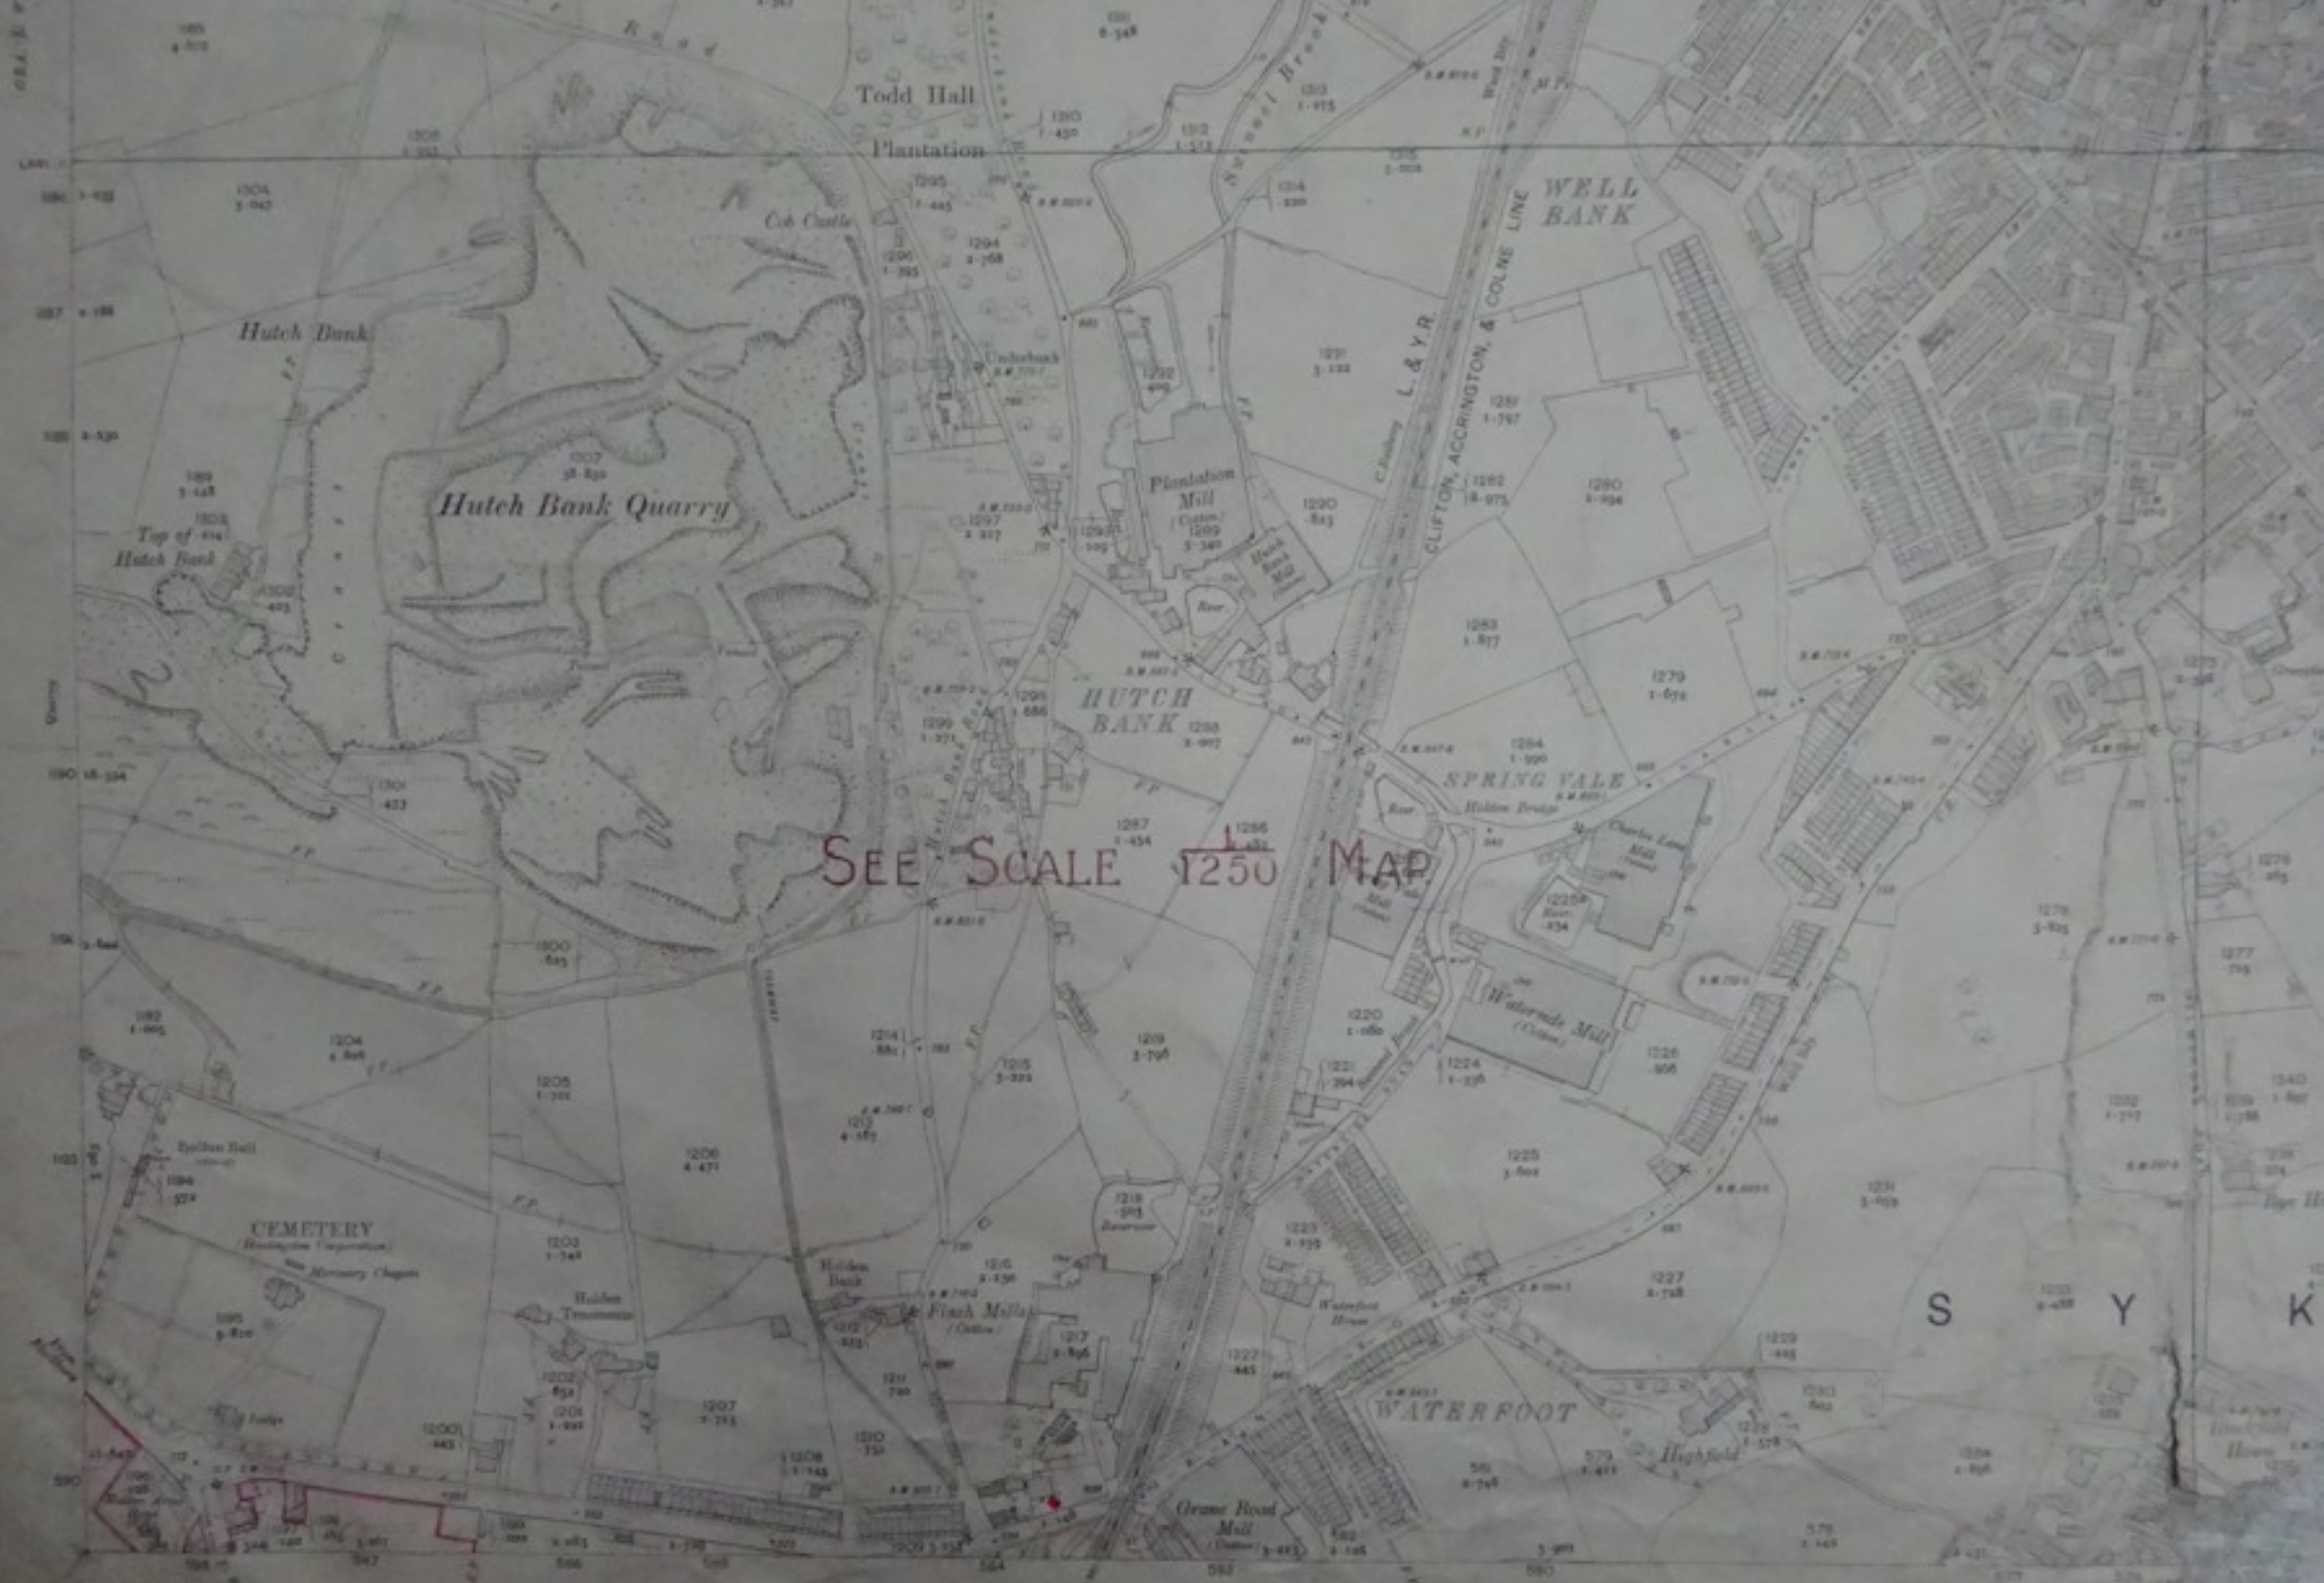

SPECIALLY ENLARGED FROM 2500 SCALE PLANS FOR THE LAND VALUATION DEPARTMENT, INLAND REVENUE.

SEE SCALE 1:250 MAP

CHARACTERISTICS AND SYMBOLS FOR BOUNDARIES.

Revised and Published by the Director  
The Ordnance Survey, 25, Abchurch Lane, London, E.C. 4, England.