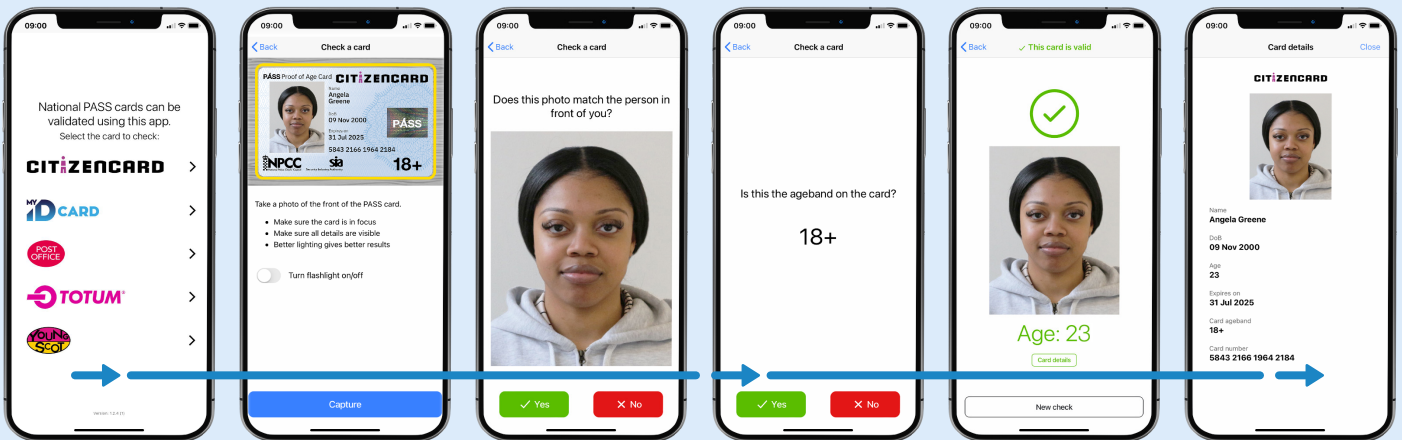

PASS Card Verify App

All genuine PASS Cards can be confirmed as valid via the PASS Card Verify app which is free to download and use from both Apple and Google Play stores (see QR code below). The app has carried out more than half a million checks to validate 300,000+ cards as genuine with 90,000 cards identified as fakes. This enables licensees and door staff to remove these cards from circulation.

The PASS Card Verify App does not validate government issued documents (such as passports or driving licences) but does verify all national PASS cards including CitizenCards, Post Office PASS cards, MyIDCards, Totum, and Young Scot cards.

Download the free PASS Card Verify App: