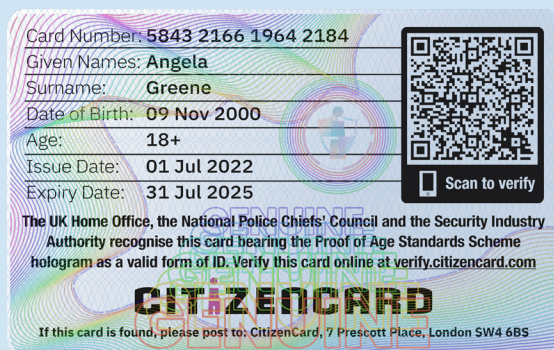

CitizenCard Security Features

There are many ways you can verify whether a CitizenCard is genuine. For physical checks of a CitizenCard you will see that the card is completely smooth and displays the PASS hologram endorsed by the Home Office. In addition, the card displays the logos of the Police and the Security Industry Authority which give their full support to the scheme. All CitizenCards issued from March 2023 feature a holographic overlay on card reverses to strengthen the physical security of our cards and to make them easier to verify as genuine. The holographic overlay is a transparent laminate that is applied to the back of the card over the cardholder details. The below elements and effects make up the overlay.

CitizenCard Issues the following card types:

8 PASS logo revealed under UV light

7 PASS logo revealed under UV light

Holographic Overlay

Every CitizenCard issued from March 2023 has a holographic laminate on the reverse of the card. **Post Office PASS Cards do not have this feature.**

Holographic overlay features:

- 1 CitizenCard's 'i' and shield images alternate upon movement together with rings that light up sequentially in colours when viewed at different angles
- 2 Fine Line Guilloche Patterns that refract light using the full color spectrum
- 3 Outlined "GENUINE" words in different colours depending on viewing angle

Full holographic overlay features are confidential and provided only to our partners in retail and government.

If you require more details please email contact@citizencard.com

PASS Card Verify App

All genuine PASS Cards can be confirmed as valid via the PASS Card Verify app which is free to download and use from both Apple and Google Play stores (see QR code below). The app has carried out more than half a million checks to validate 300,000+ cards as genuine with 90,000 cards identified as fakes. This enables licensees and door staff to remove these cards from circulation.