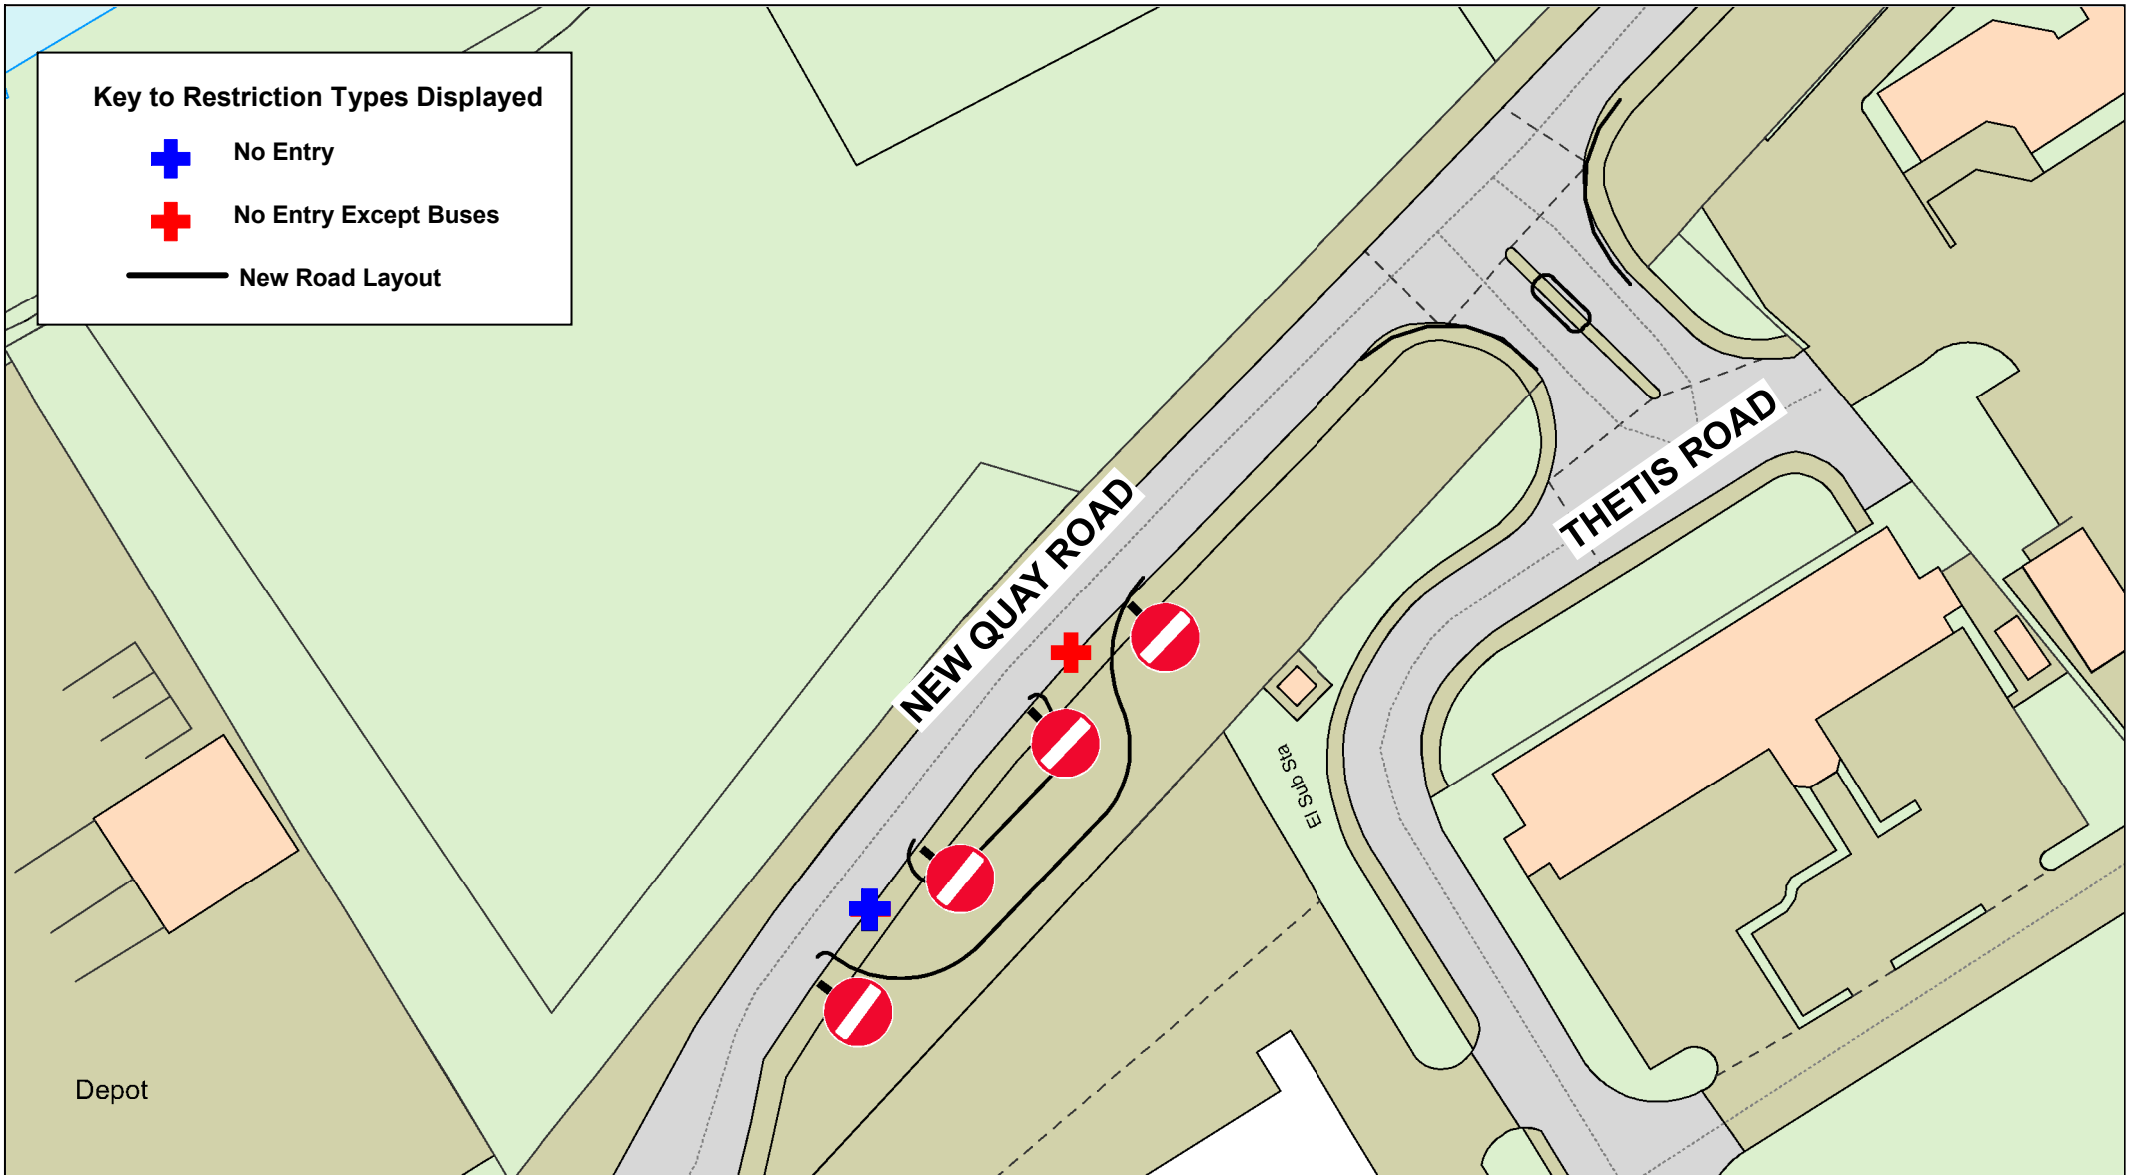

Key to Restriction Types Displayed

-  No Entry
-  No Entry Except Buses
-  New Road Layout

**New Quay Road,
Lancaster**

© Crown copyright and database rights 2023
OS AC0000850590
Lancashire County Council
Licence No. AC0000850590 2024

**Matt Townsend
Director of Highways
and Transport**

P.O. Box 100, County Hall,
PRESTON PR1 0LD

SCALE	1 : 750
DATE	22/08/2024
DRAWING No.	S23-24(40)JL2
DRAWN BY	CGL
	Scale with care as distortion may occur