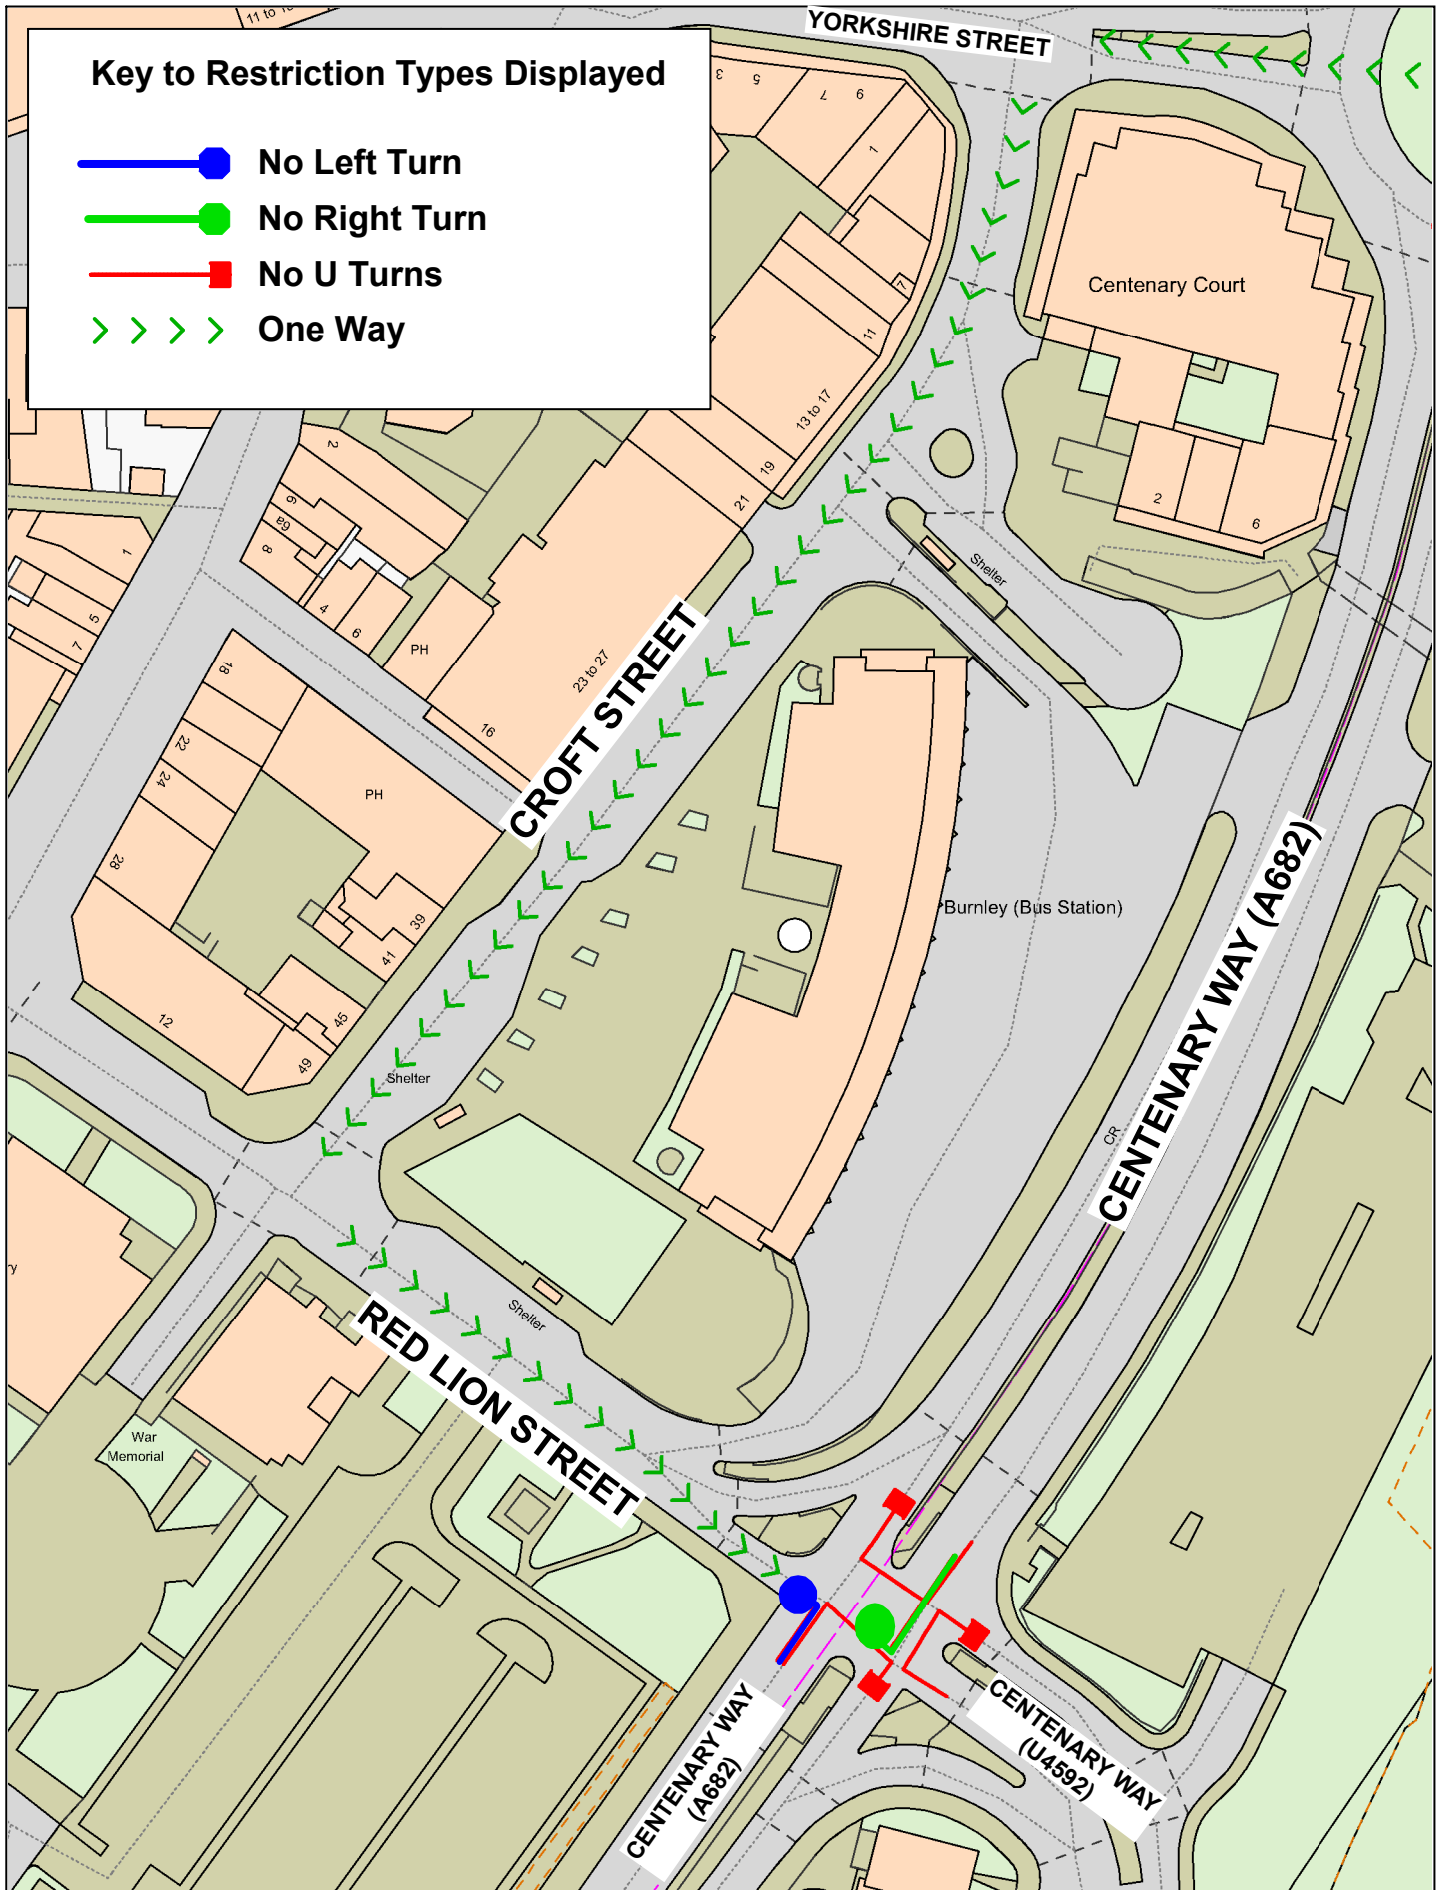

Key to Restriction Types Displayed

-  No U Turns
-  One Way

**Albert Street, Centenary Way,
Church Street, Eastham Place,
Plumbe Street and
Yorkshire Street,
Burnley**

Crown copyright and database rights 2023
OS AC0000850590
Lancashire County Council
Licence No. AC0000850590 2024

**Centenary Way,
Croft Street and
Red Lion Street,
Burnley**

Crown copyright and database rights 2023
OS AC0000850590
Lancashire County Council
Licence No. AC0000850590 2024

Matt Townsend
Director of Highways
and Transport
P.O. Box 100, County Hall,
PRESTON PR1 0LD

SCALE	1 : 1000
DATE	23/07/2024
DRAWING No.	D24-25(01)/BU-MW-M3
DRAWN BY	CGL
	Scale with care as distortion may occur