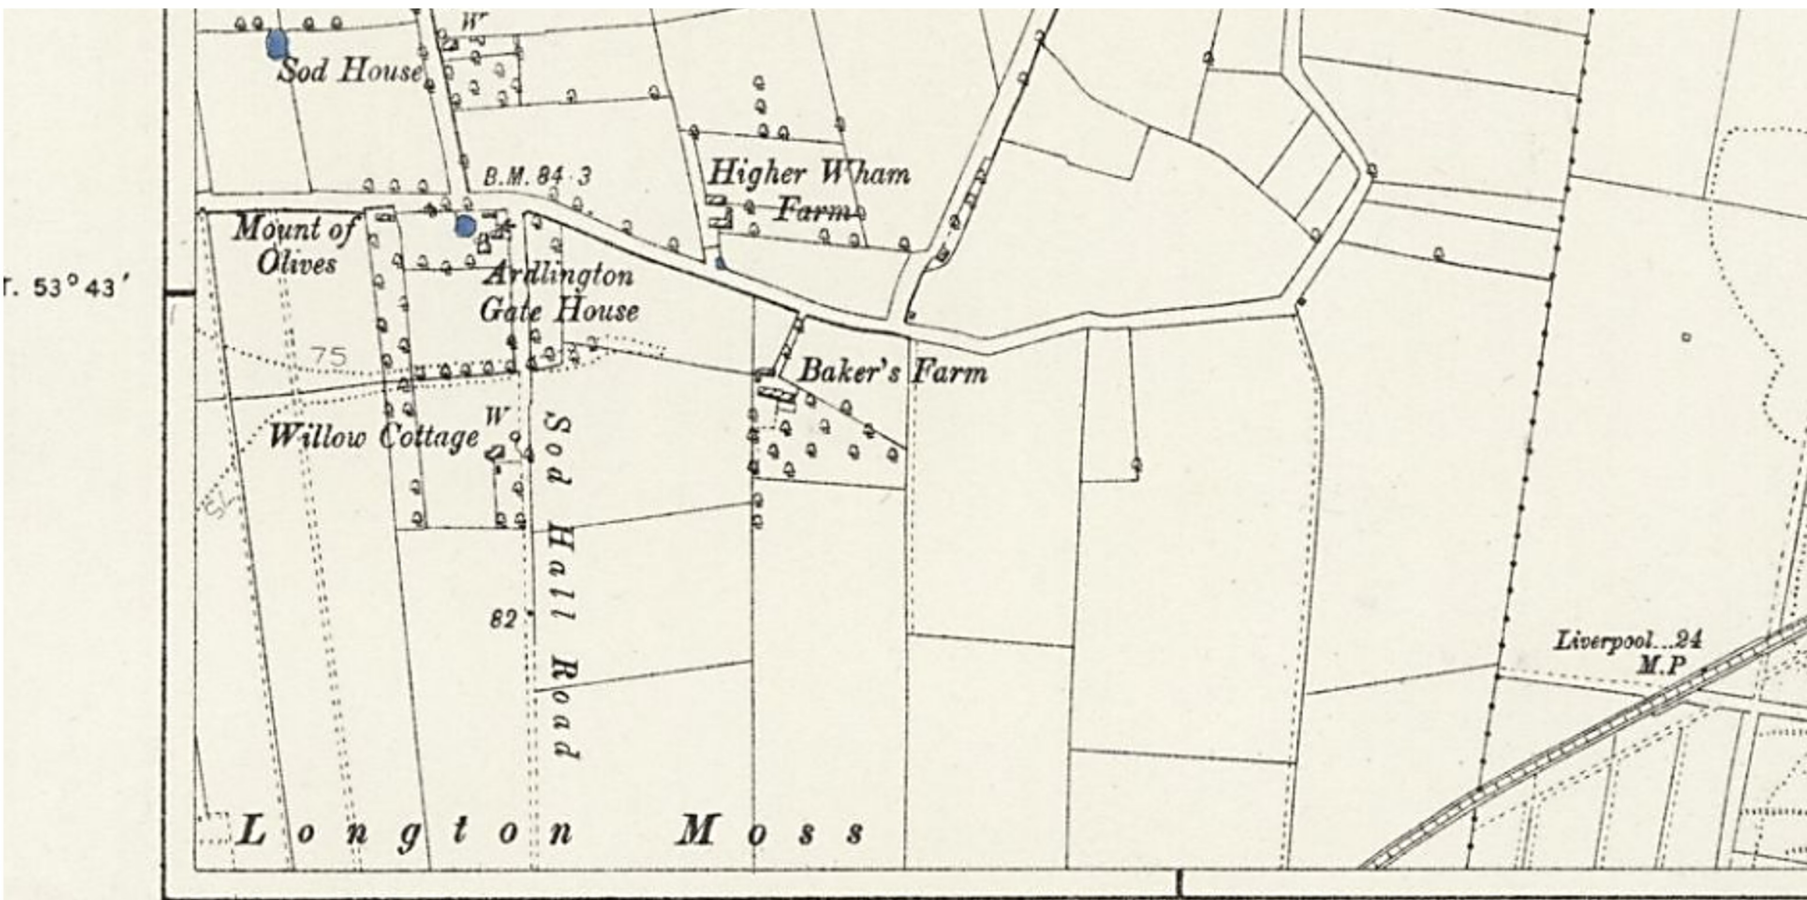

Extract from 6 inch OS map 69NW surveyed 1893 and published 1894

r. 53° 43'

Sod House

B.M. 84.3

Higher Wham Farm

Mount of Olives

Arllington Gate House

Baker's Farm

Willow Cottage

Sod Hall Road

Longton Moss

Liverpool...24 M.P.

LON. 2° 44' W