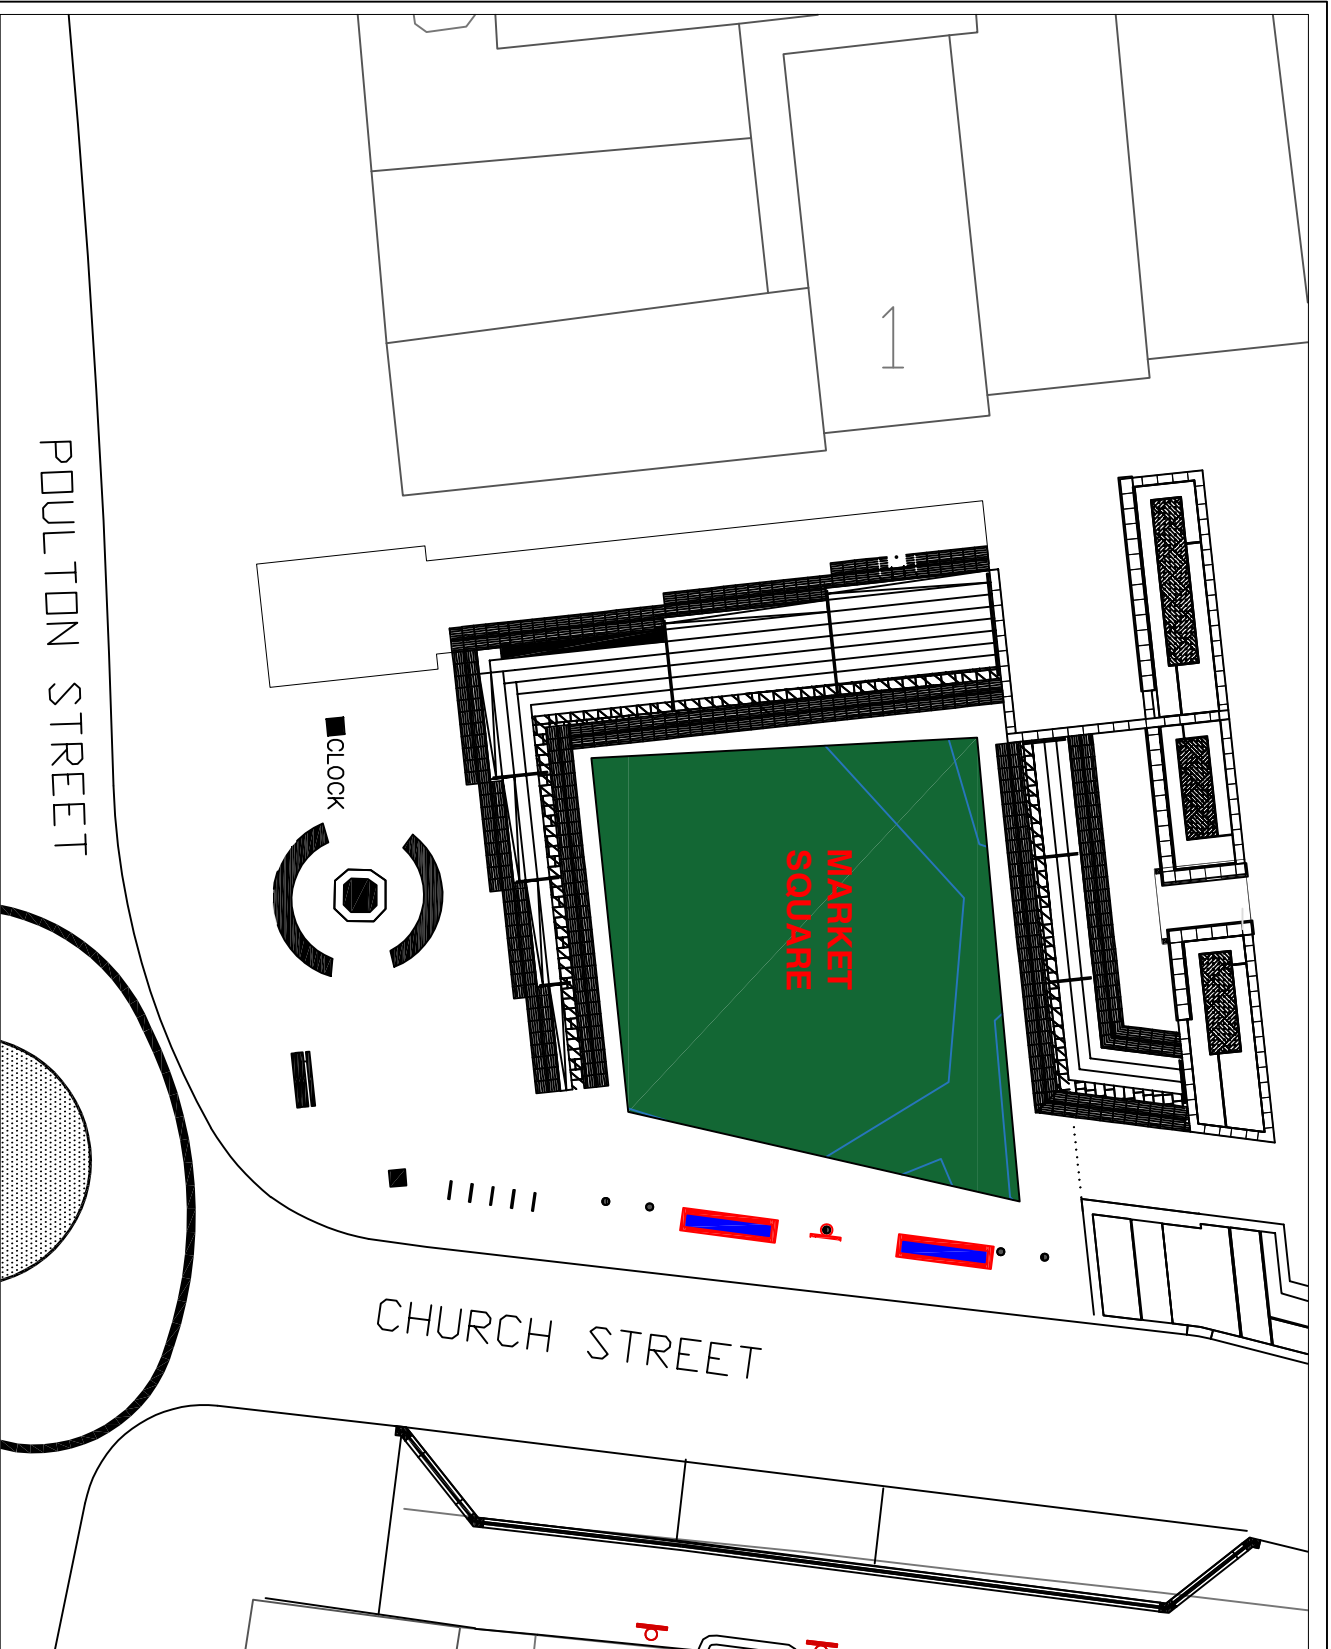

Key to Restrictions Displayed

**Prohibition of Driving
except for access**

Crown copyright and database rights 2023
 OS AC0000850590
 Lancashire County Council
 Licence No. AC0000850590 2024

	Lancashire Highway Services	PROJECT TITLE Kirkham Public Realm	DRAWN BY TJP	Crown copyright and database rights 2023 OS AC0000850590 Lancashire County Council Licence No. AC0000850590 2024
	DRAWING TITLE Prohibition of Driving except for access	DATE 06/02/2024	SCALE @ A4 NDT TO SCALE	SCHEME NO. POD ETRD
		DRAWING NO. D23-24(2)POD-ETRO	SHEET NO. 1 of 1	