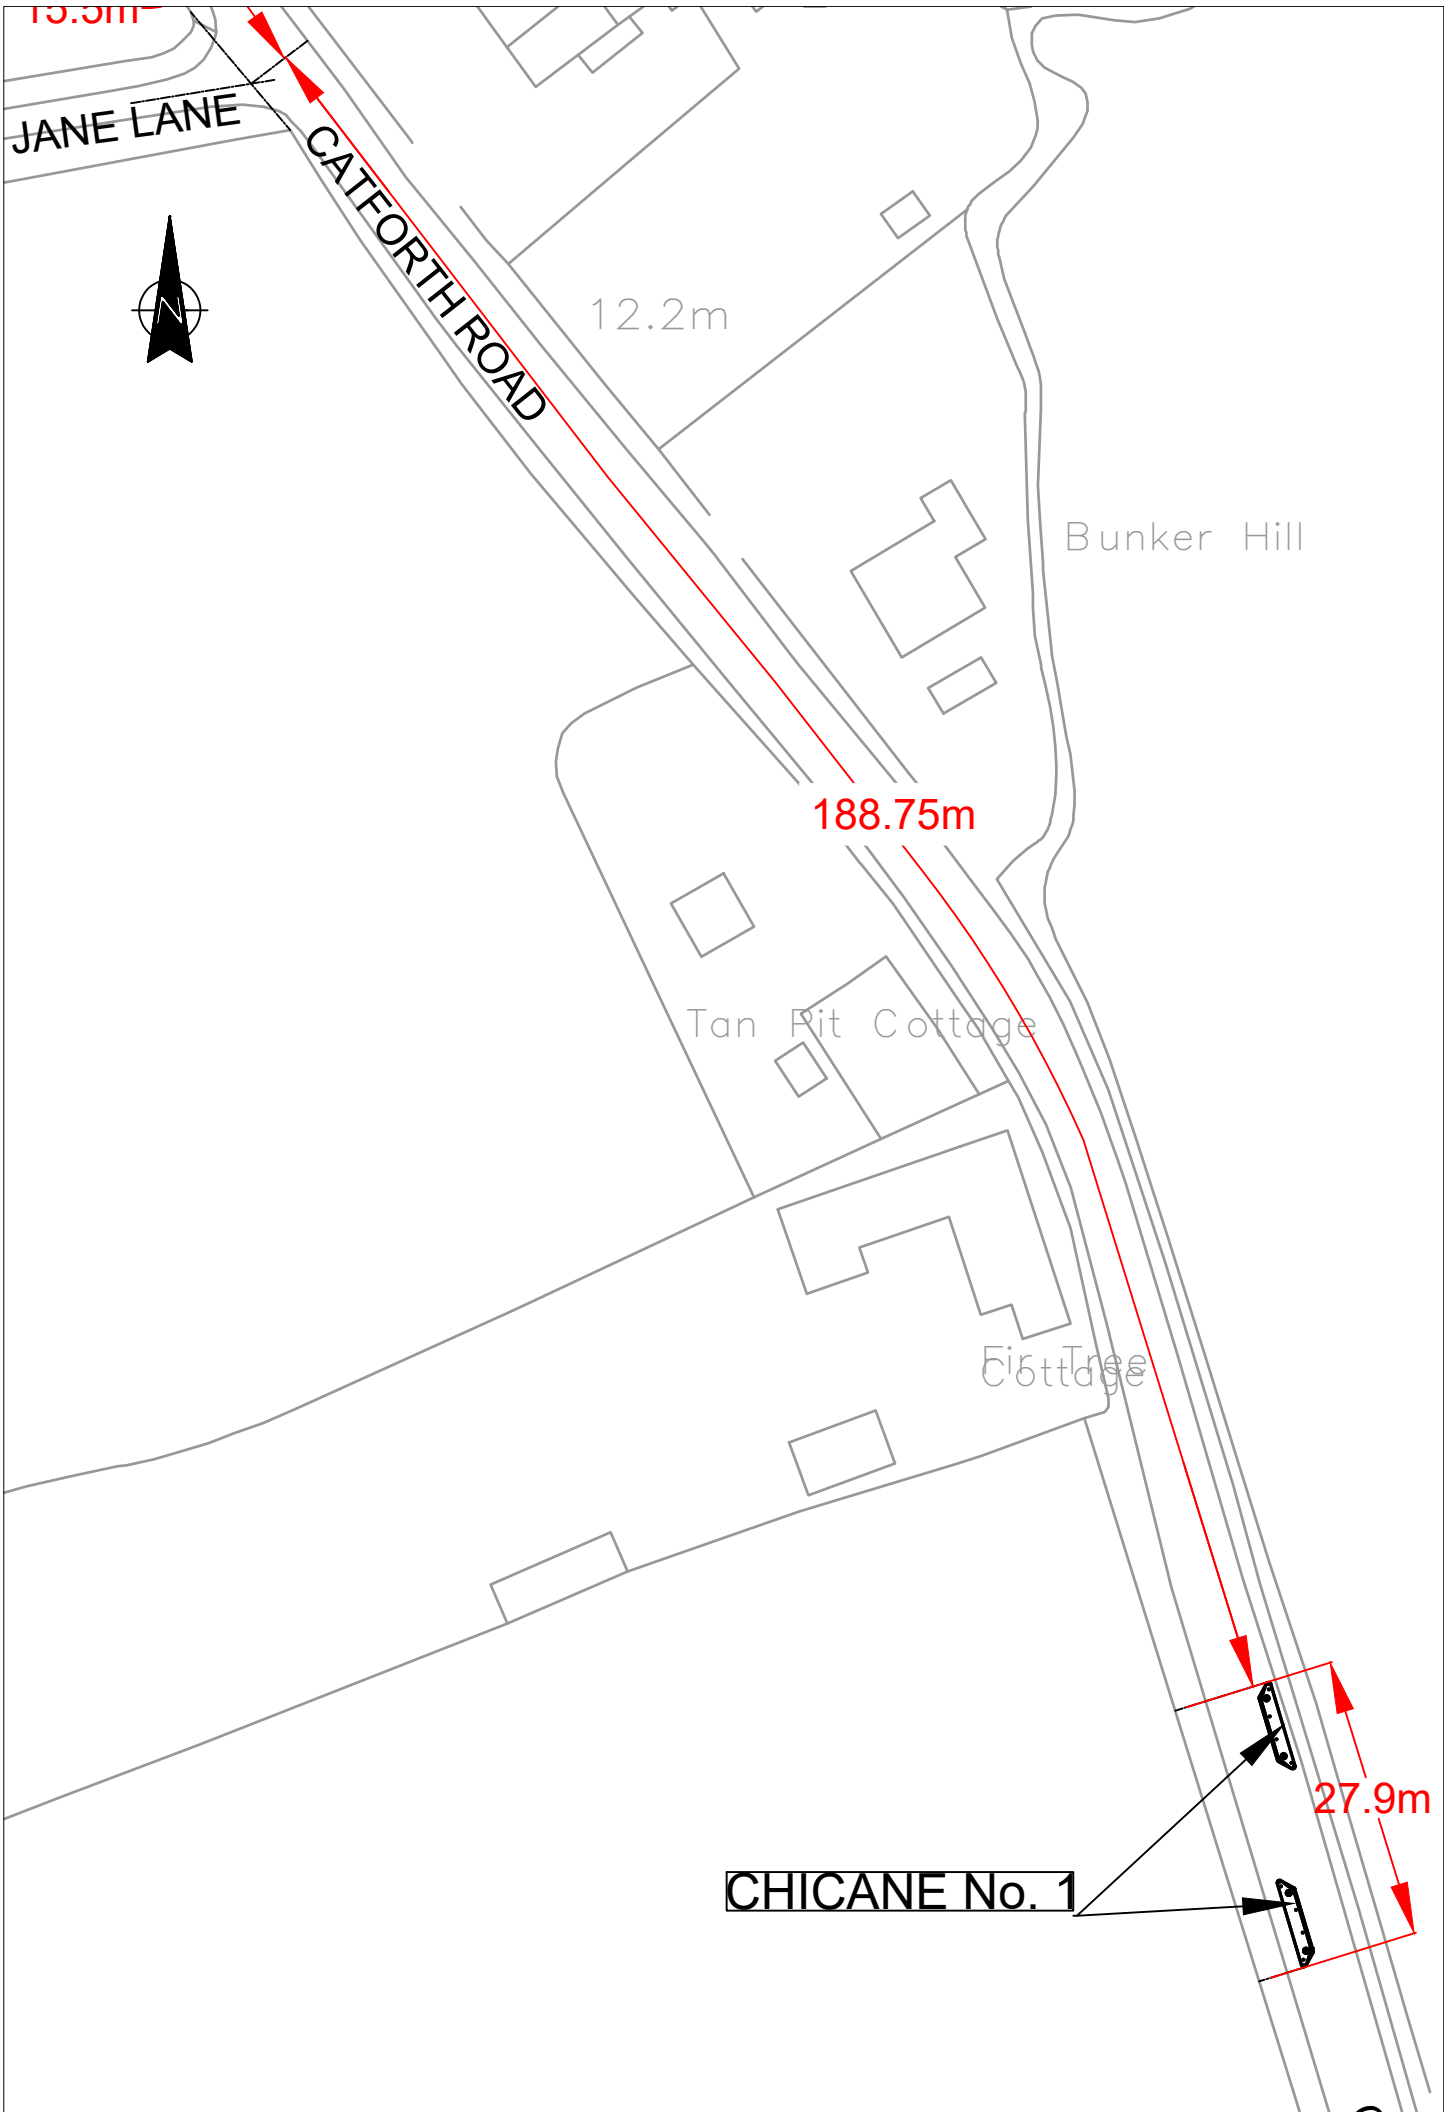

Tanpit Barm

Tan Pit Farm

7.8m

15.5m

ROAD HUMPH No.2 - FLAT
TOP ROAD HUMPH 7.8m
LONG

JANE LANE

15.511

JANE LANE

CATFORTH ROAD

12.2m

Bunker Hill

188.75m

Tan Pit Cottage

Fir Tree Cottage

CHICANE No. 1

27.9m