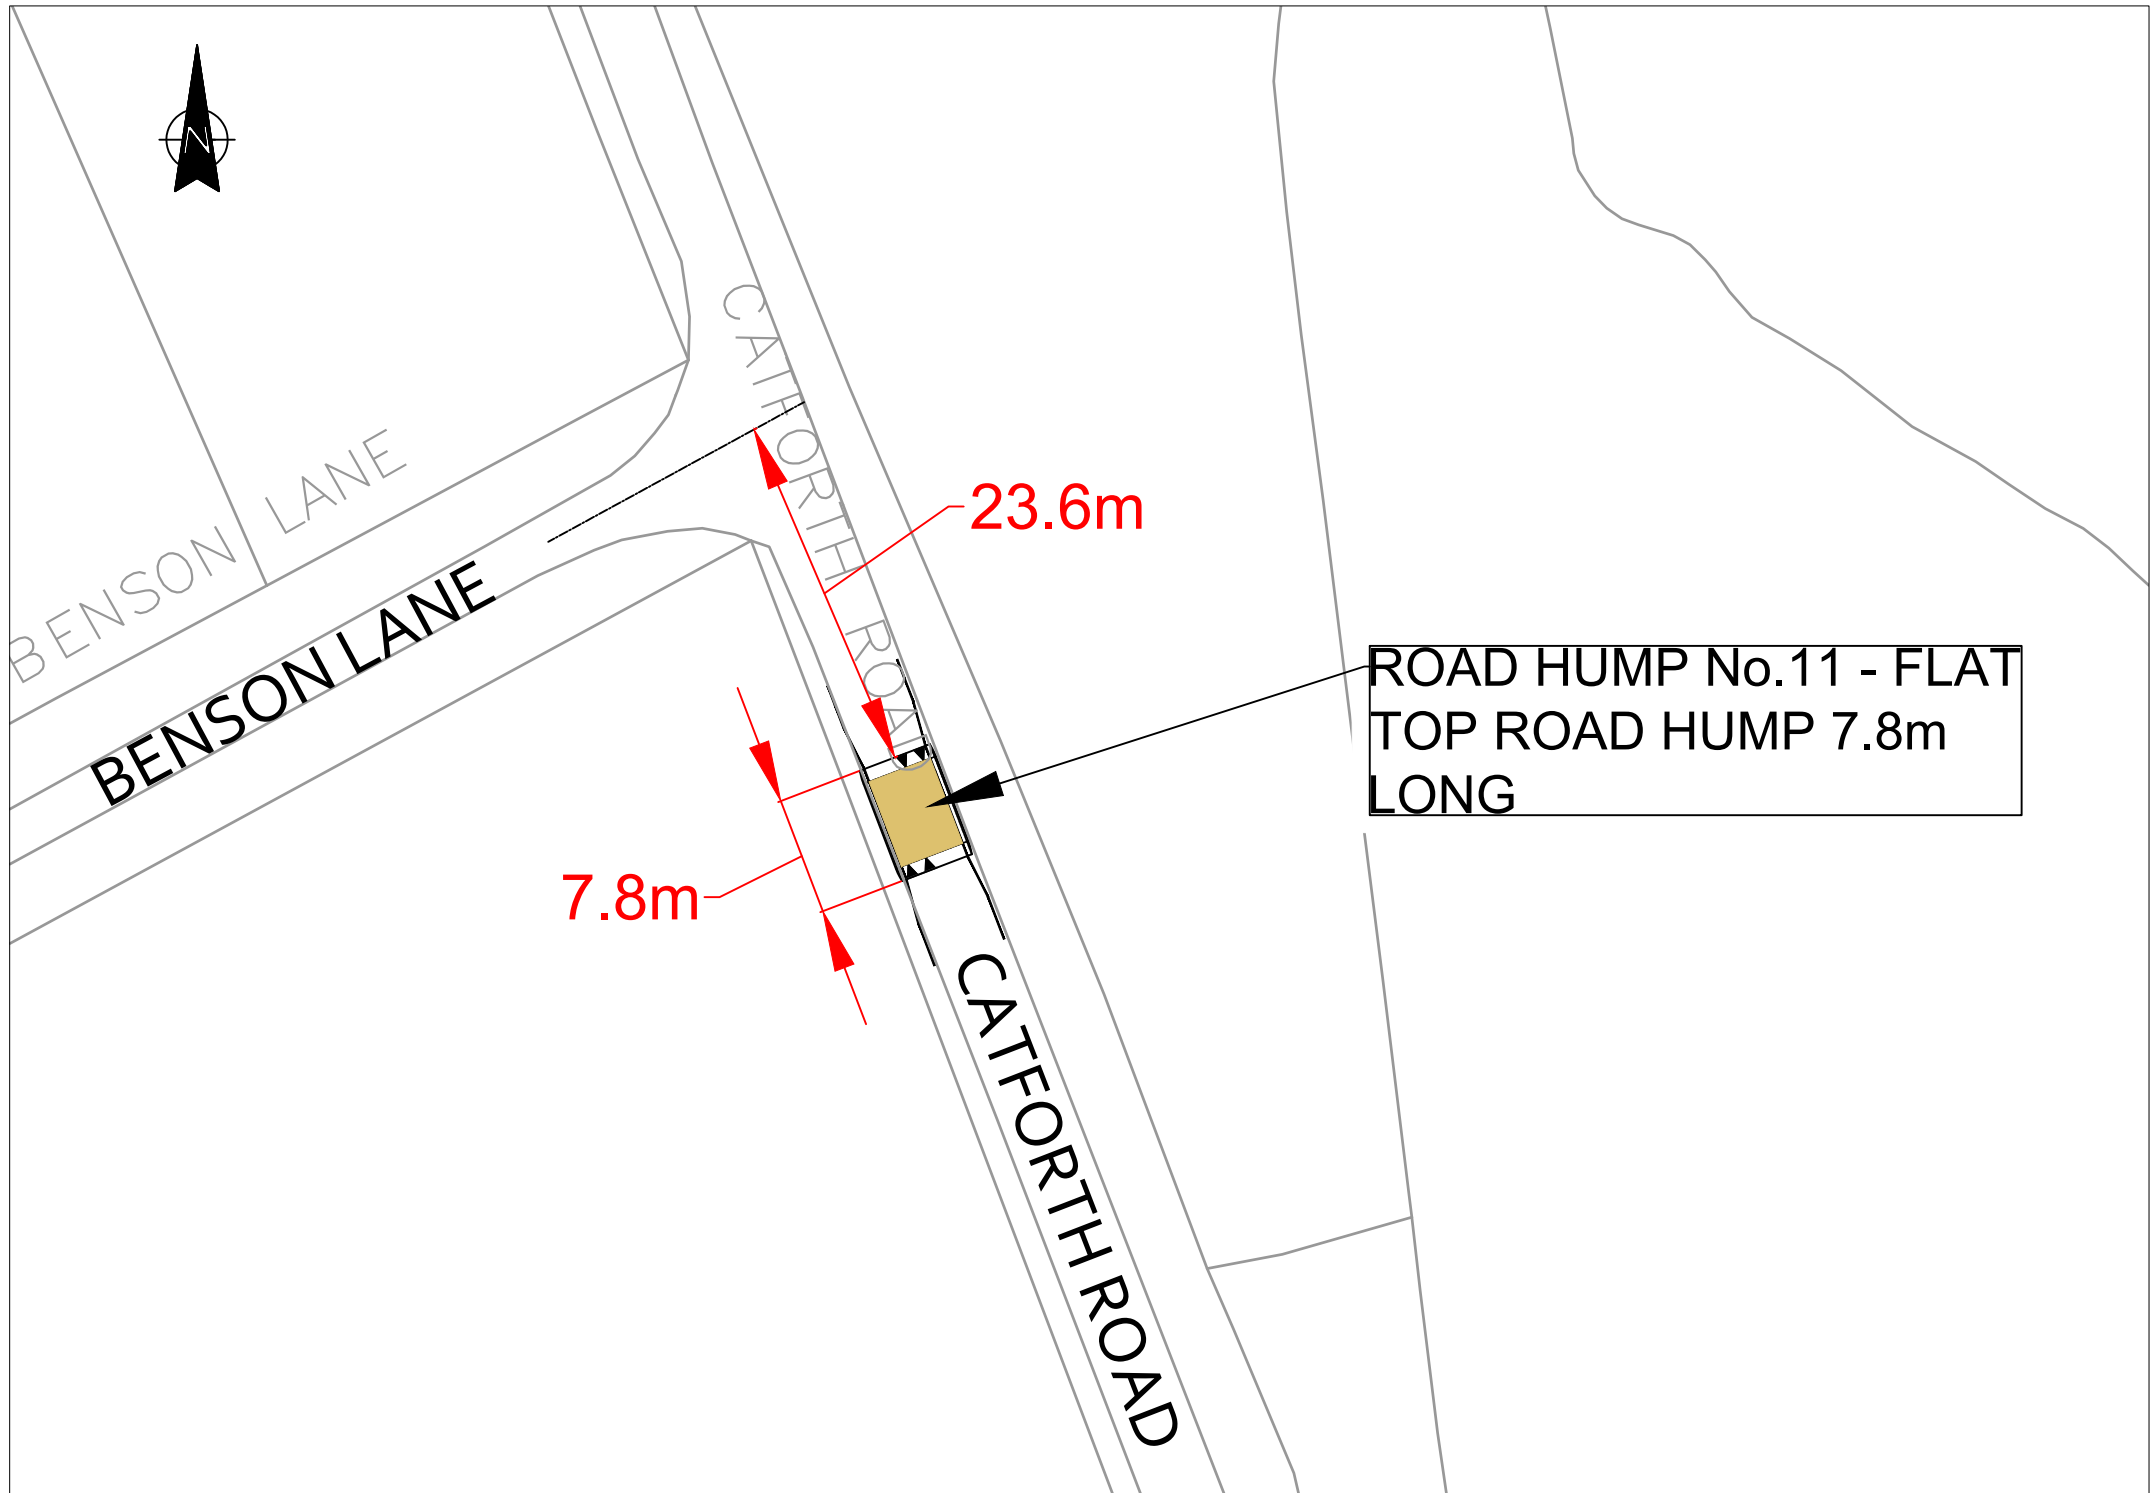

Play Area

CATFORTH ROAD

BENSON LANE

BENSON LANE

CATFORTH ROAD

CATFORTH ROAD

23.6m

7.8m

ROAD HUMP No.11 - FLAT
TOP ROAD HUMP 7.8m
LONG

CROWN LANE

ROSEMARY LANE

Crown Lane
Free Methodist Church

21.3m

7.8m

Crown Lane
Cottages

LB