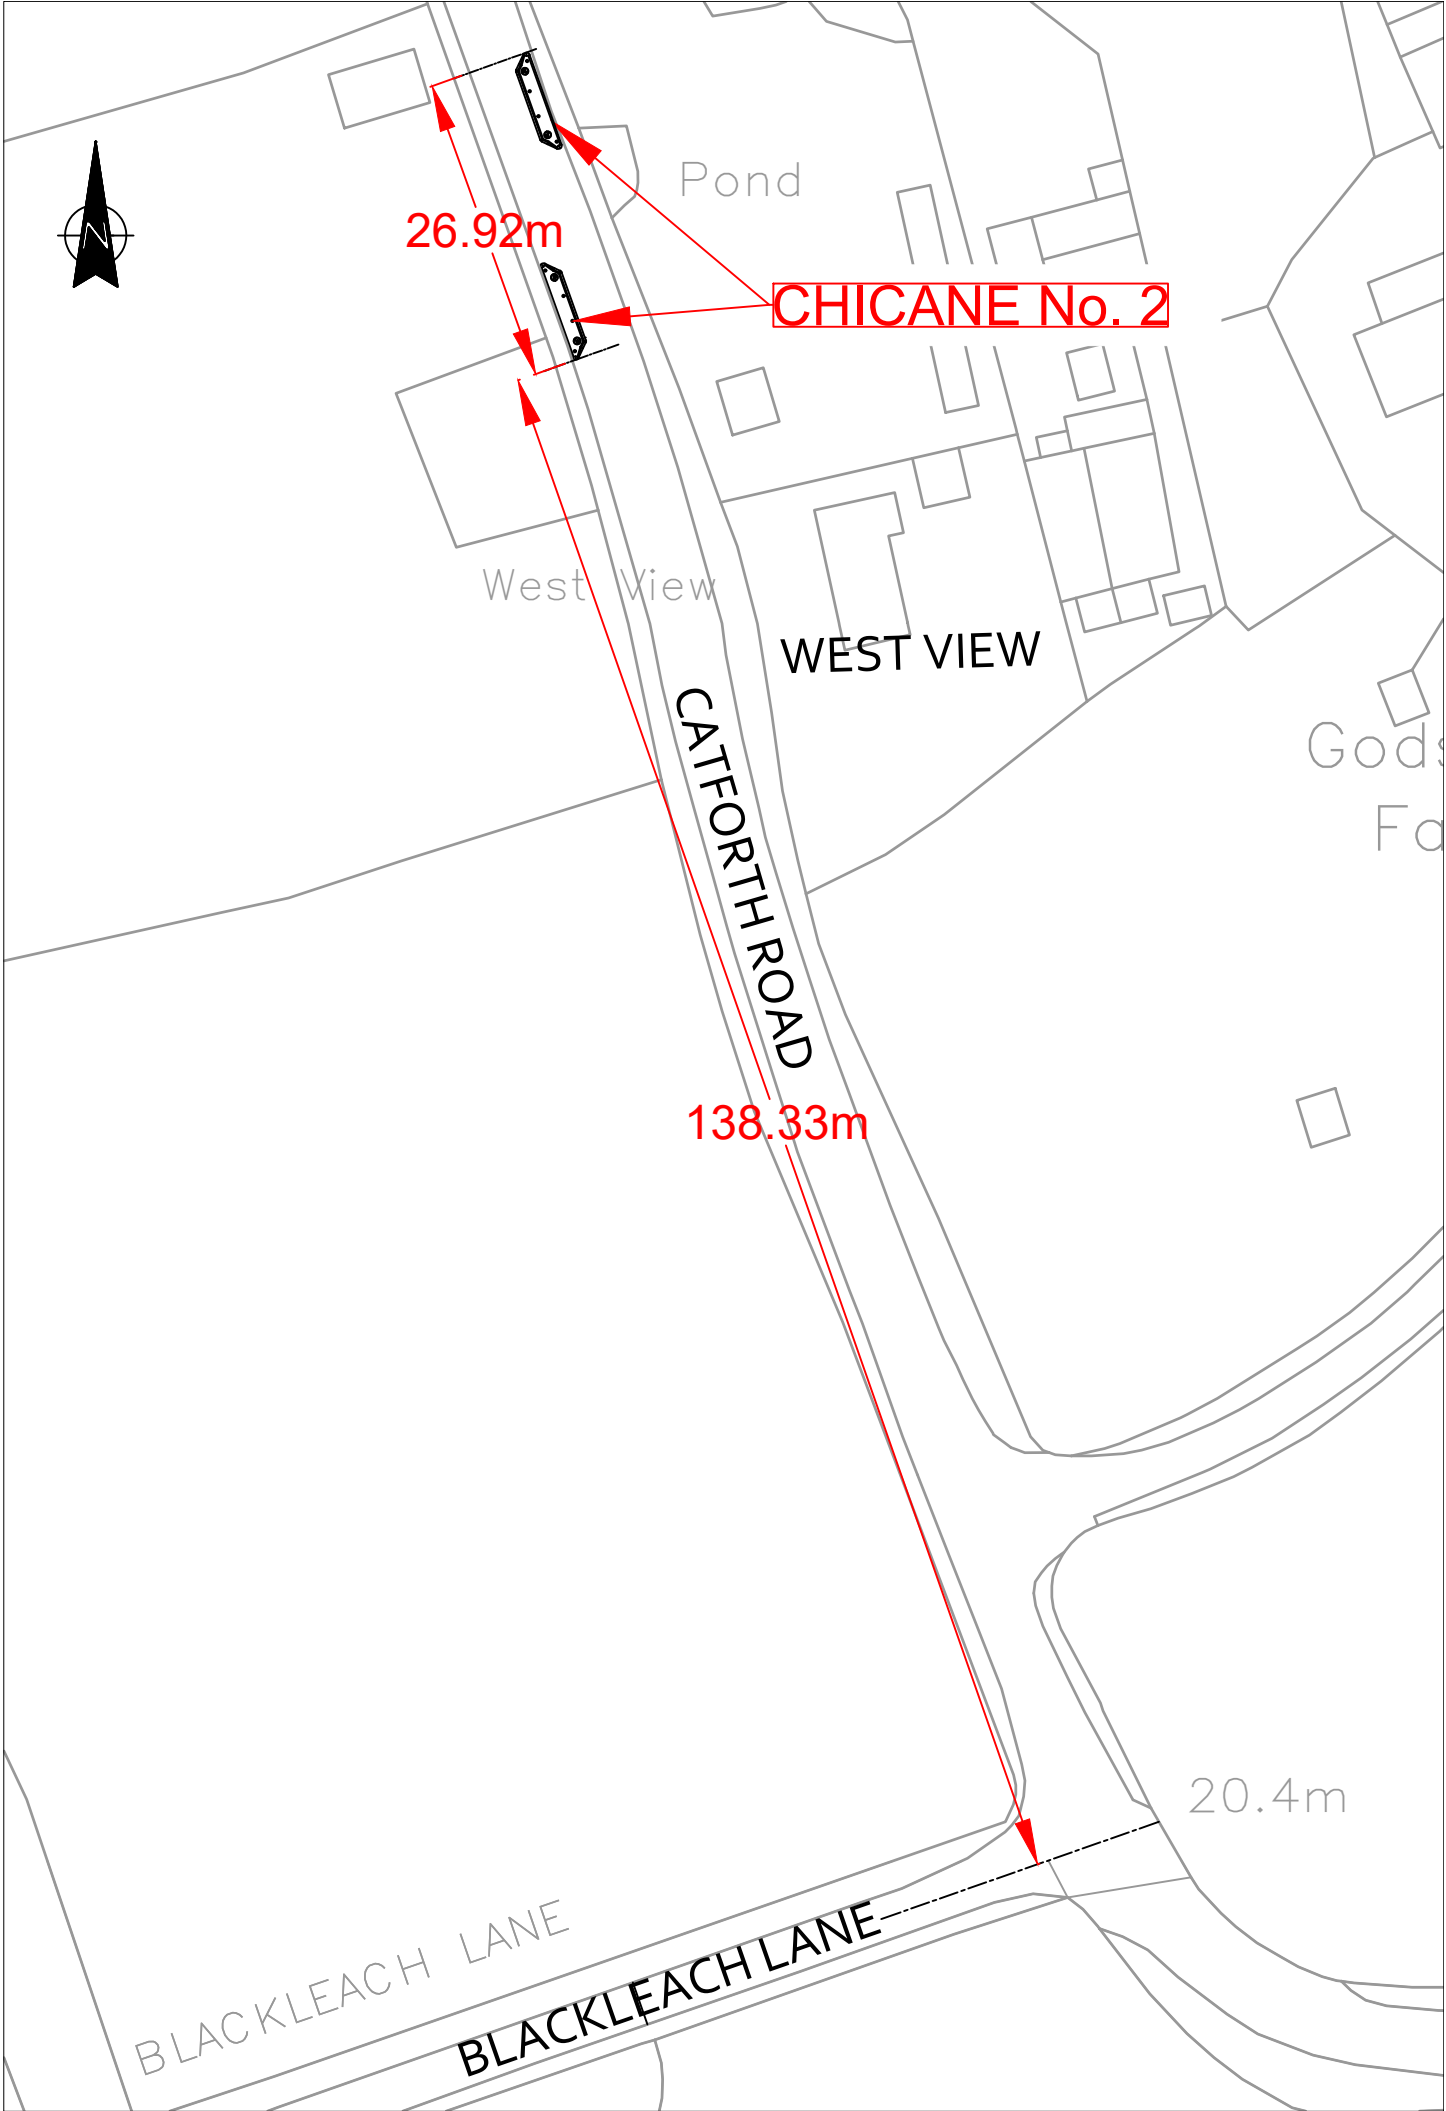

ROAD HUMP No.11 - FLAT
TOP ROAD HUMP 7.8m
LONG

CROWN LANE

ROSEMARY LANE

Crown Lane
Free Methodist Church

21.3m

7.8m

Crown Lane
Cottages

LB