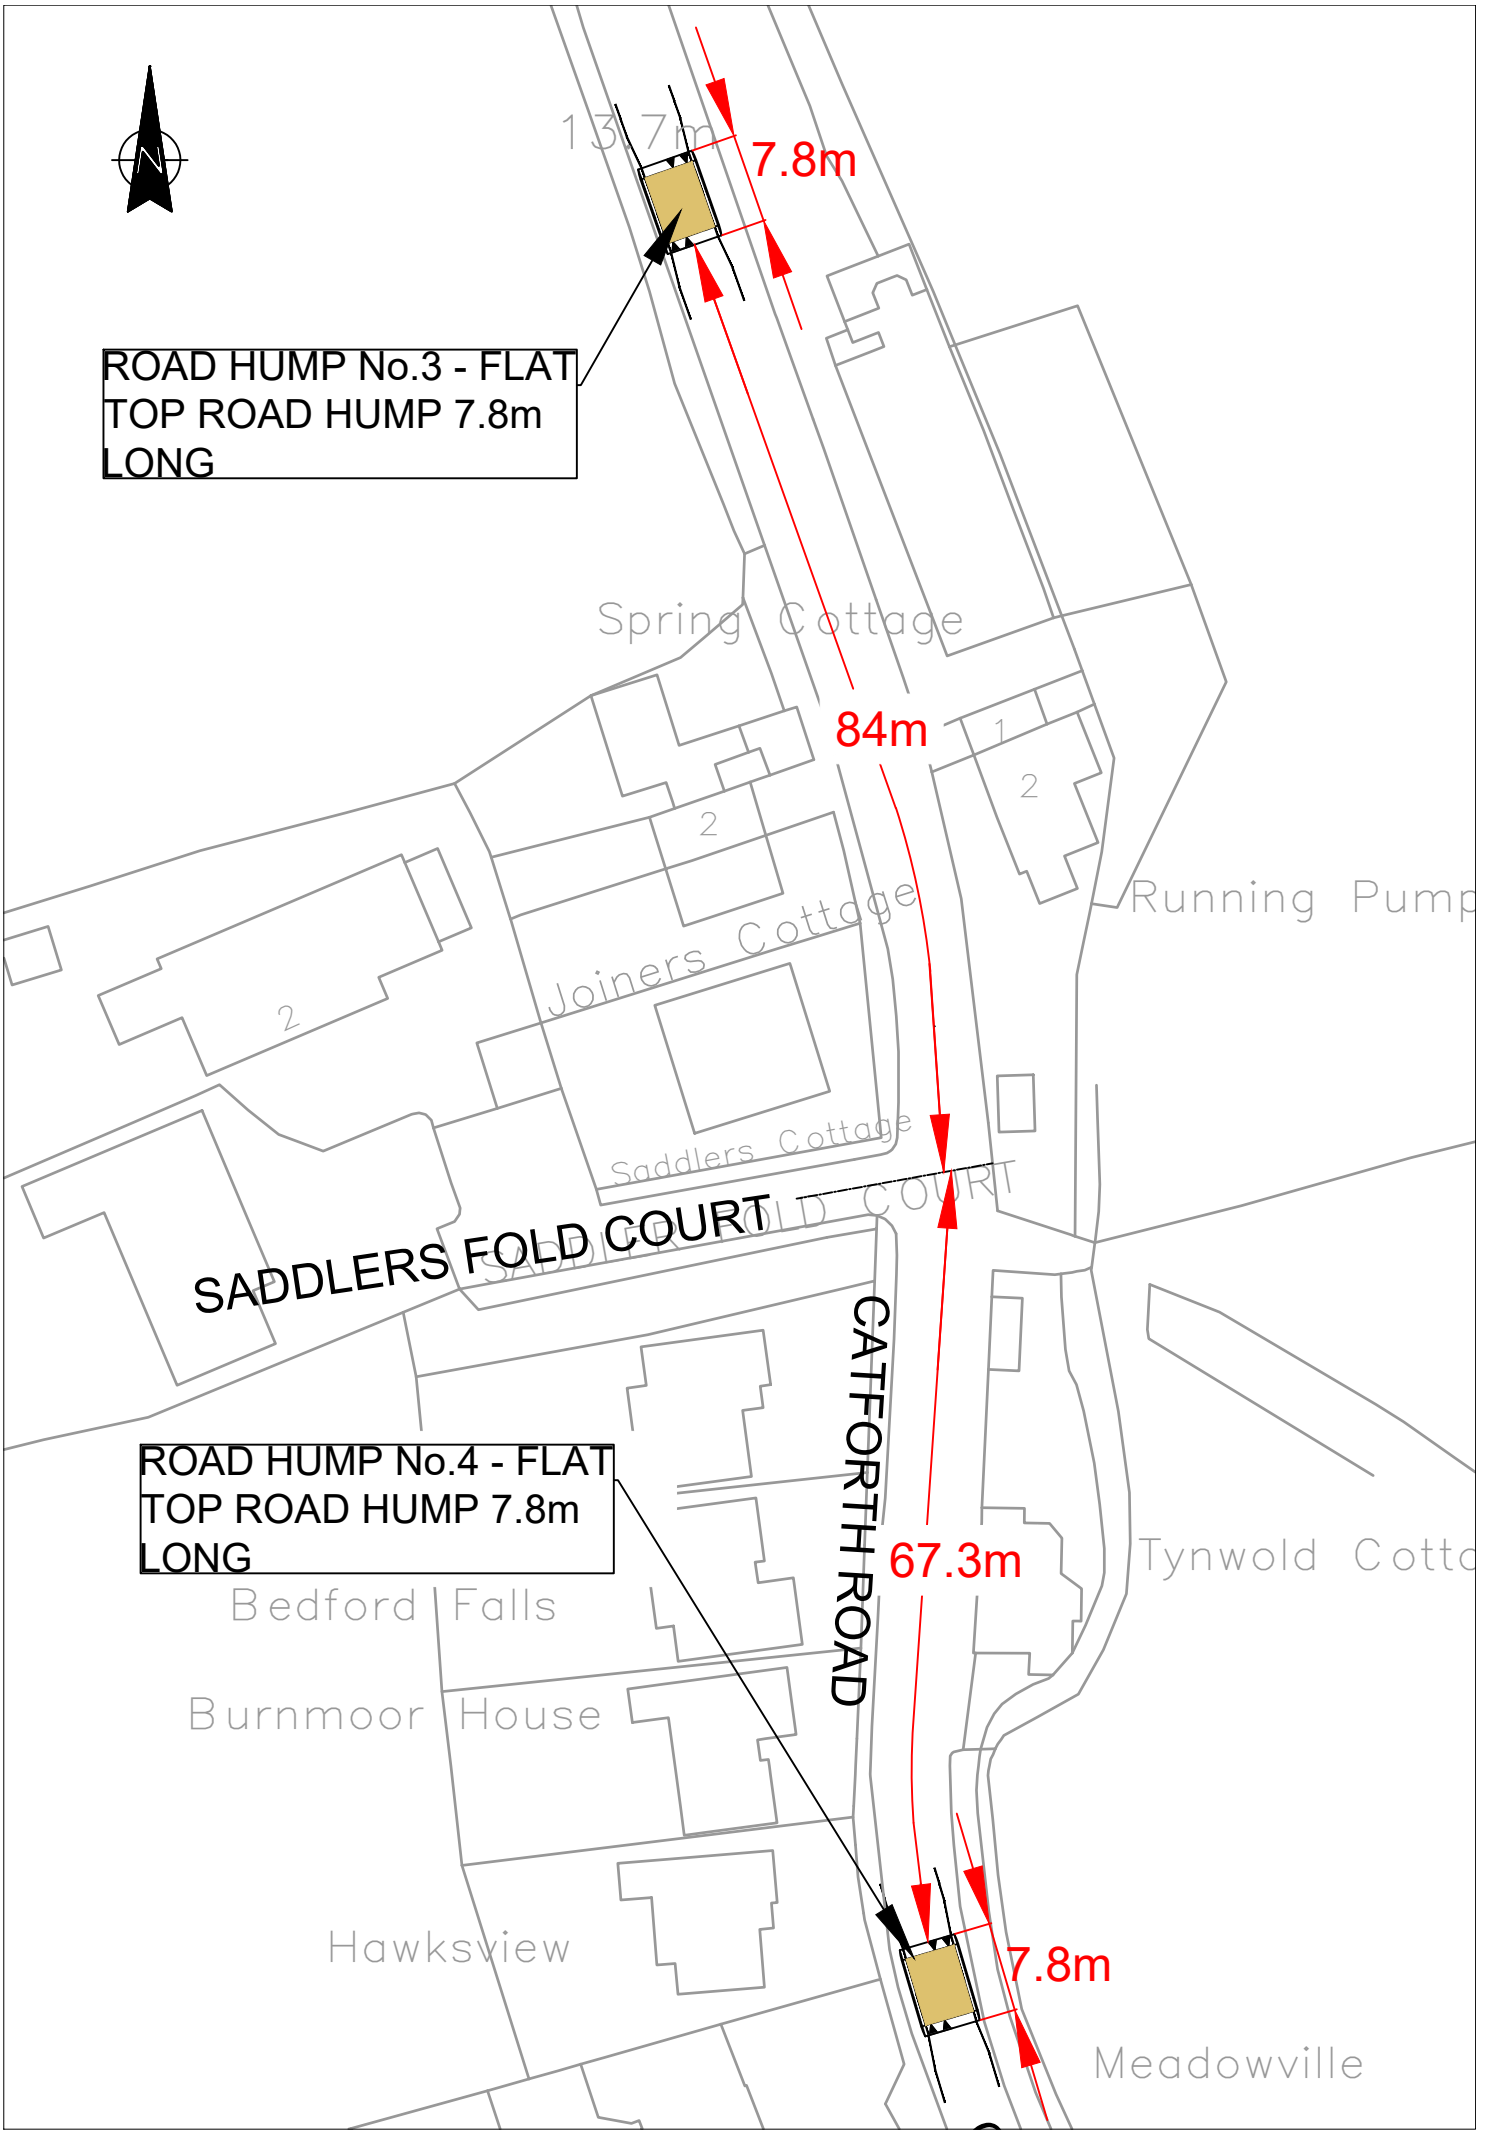

**ROAD HUMP No.3 - FLAT
TOP ROAD HUMP 7.8m
LONG**

13.7m
7.8m

Spring Cottage

84m

Joiners Cottage

Running Pump

Saddlers Cottage

SADDLERS FOLD COURT

CATFORTH ROAD

**ROAD HUMP No.4 - FLAT
TOP ROAD HUMP 7.8m
LONG**

67.3m

Tynwold Cottage

Bedford Falls

Burnmoor House

Hawkview

7.8m

Meadowville