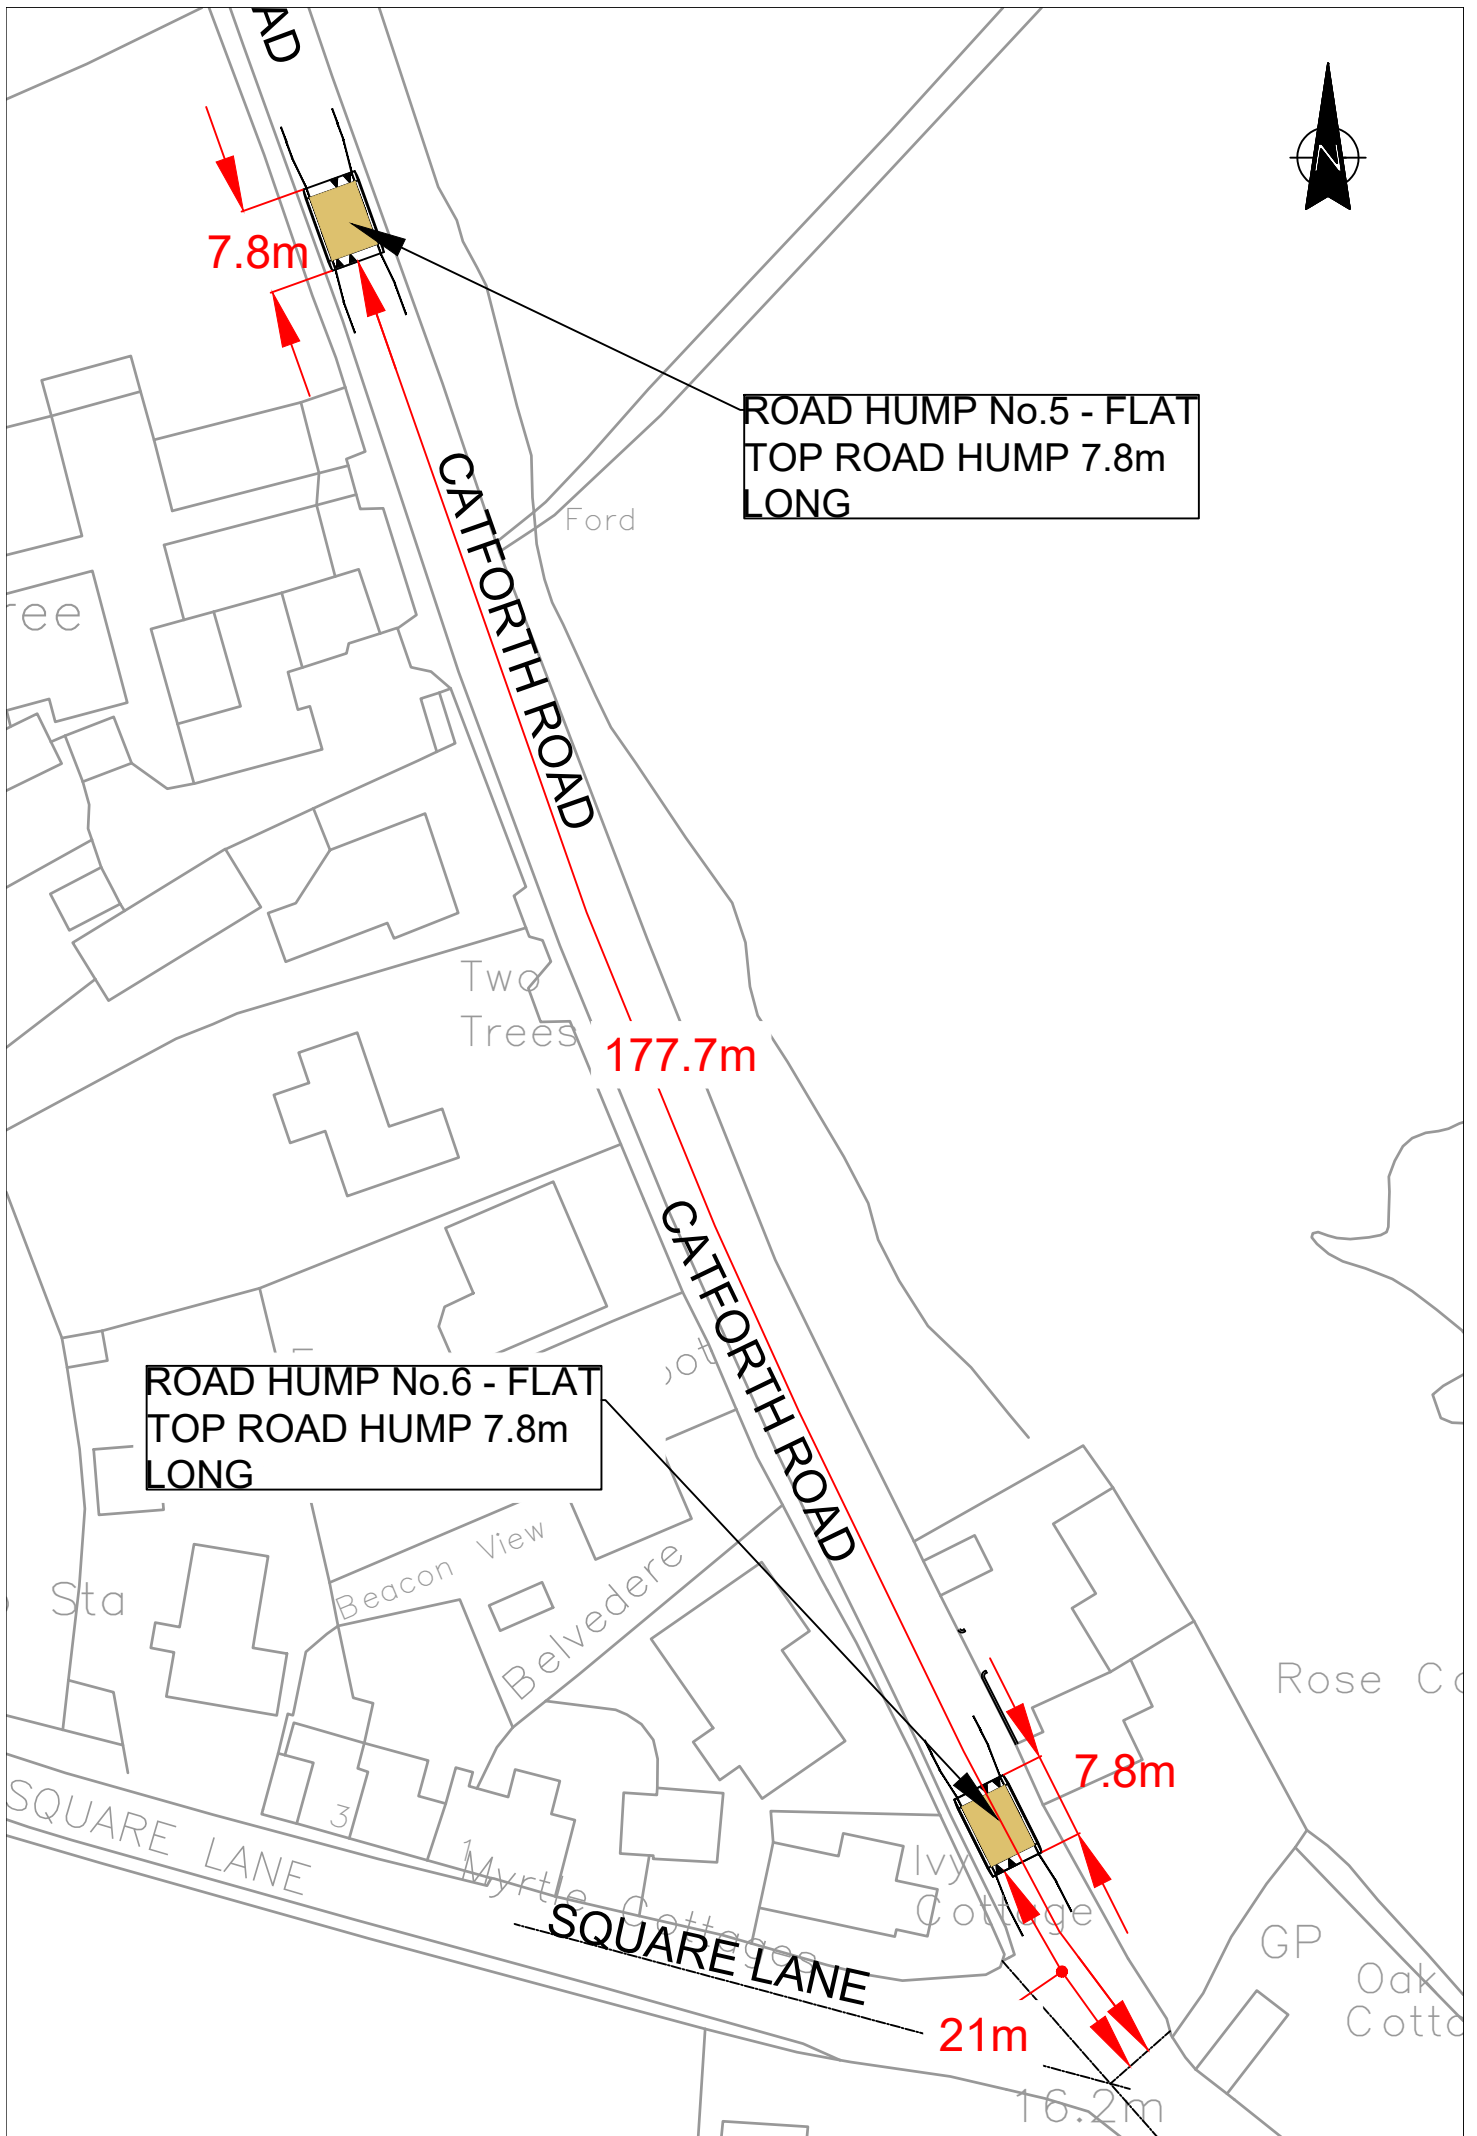

7.8m

ROAD HUMP No.5 - FLAT
TOP ROAD HUMP 7.8m
LONG

177.7m

ROAD HUMP No.6 - FLAT
TOP ROAD HUMP 7.8m
LONG

7.8m

21m

16.2m