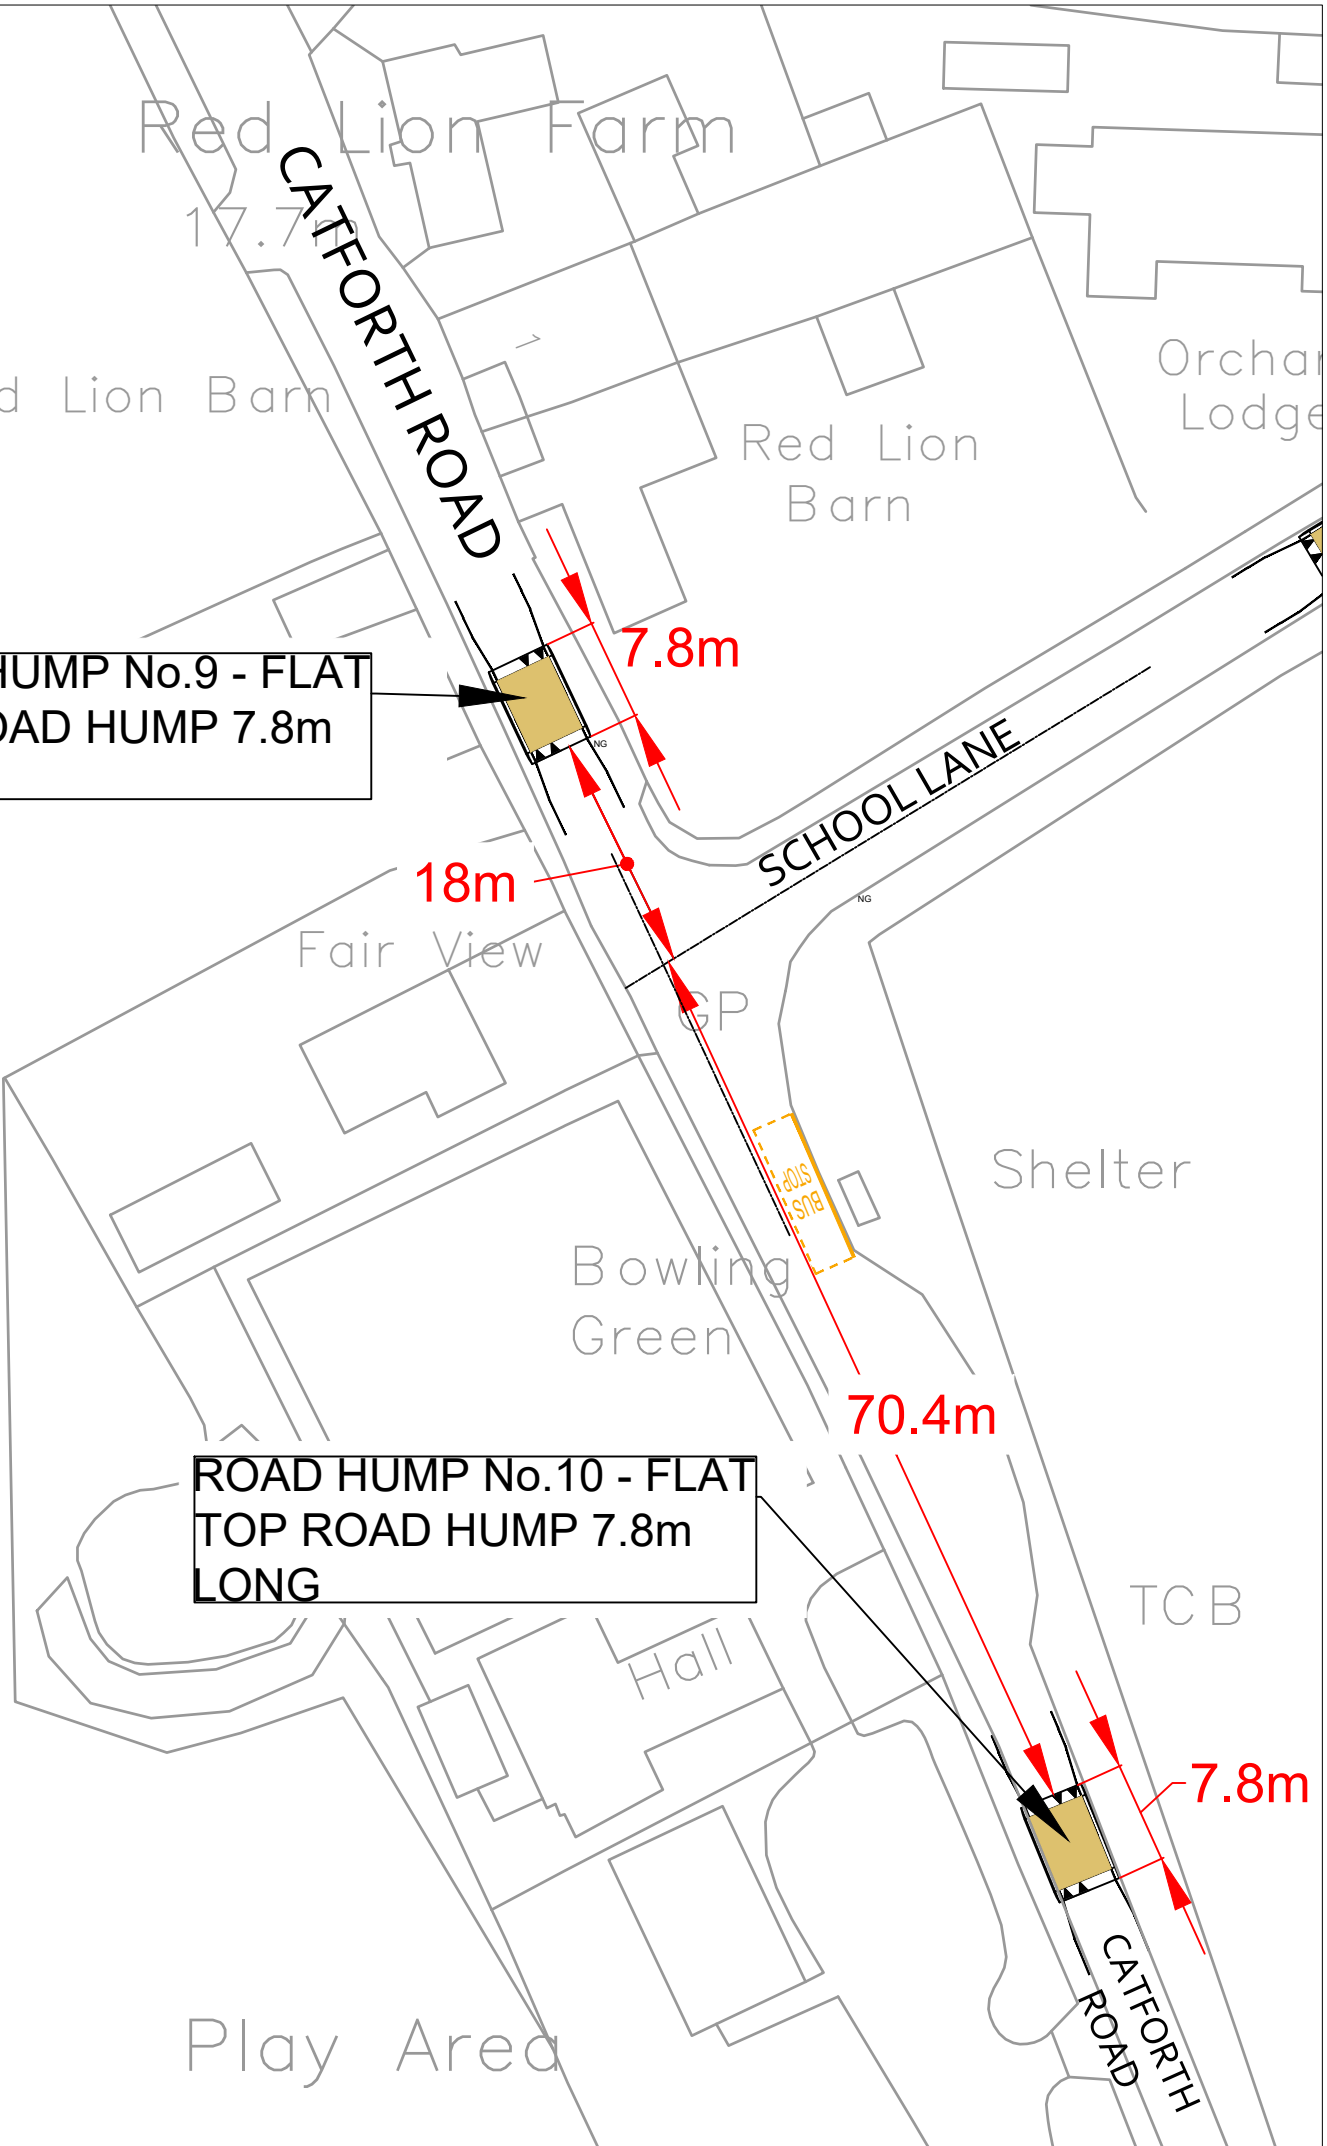

Red Lion Farm

17.7m

Red Lion Barn

Red Lion Barn

Orchar Lodge

CATFORTH ROAD

SCHOOL LANE

ROAD HUMPS No.9 - FLAT TOP ROAD HUMPS 7.8m LONG

7.8m

18m

Fair View

Bowling Green

Shelter

ROAD HUMPS No.10 - FLAT TOP ROAD HUMPS 7.8m LONG

70.4m

Hall

TCB

7.8m

Play Area

CATFORTH ROAD