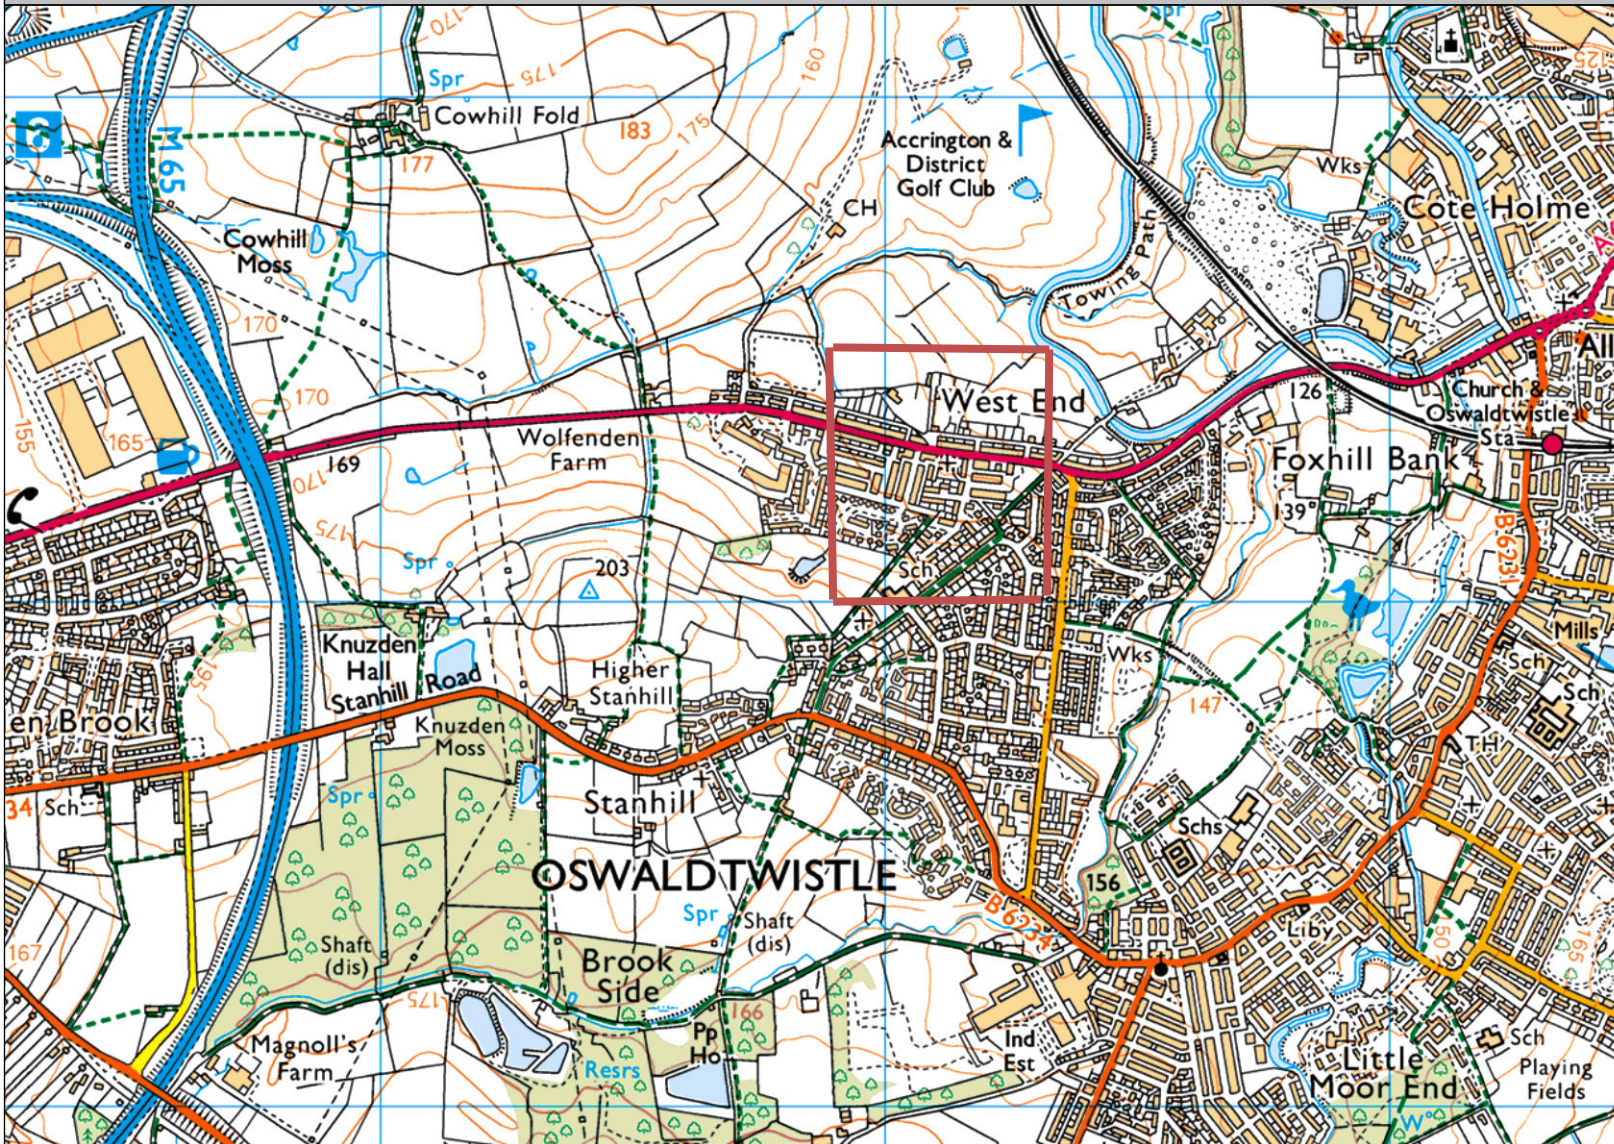

Norman Road Location Plan

Author:

Date Created: 31/05/2024

Map Scale: 1:15,000
Map Centre: 372865E 428052N