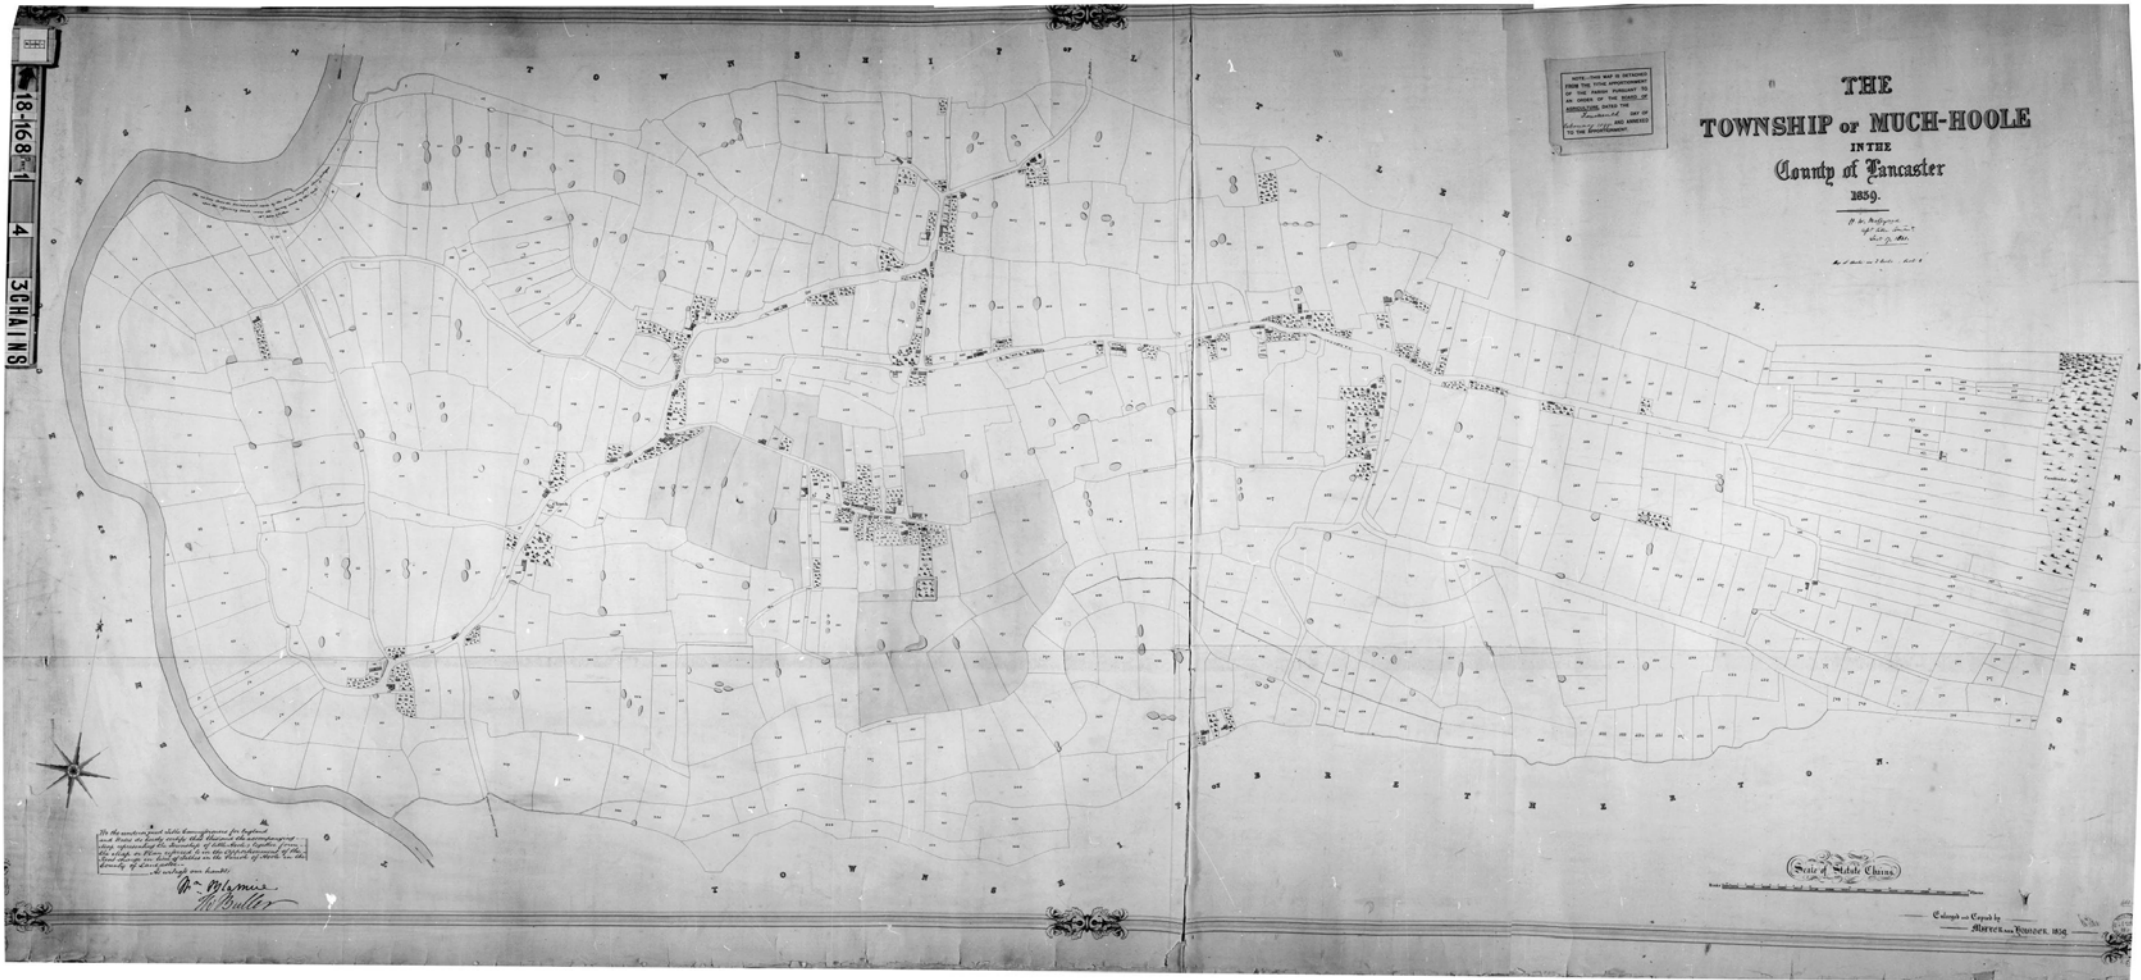

Tithe Map of Much Hoole dated 1841 (not to scale) and extract from Tithe Award

		604	Duans	Arable	1	2	24	3	4	✓
		605	Duans	do	1	2	24	3	4	✓
		608	Twithe Duans	Pasture	6		24	9	11	✓
		659	Moor hay	Arable	2	2	21	1	3	AC.R.
		673	Moss piece	do	1	1	5	1	7	AC.R.
		713	Twenty acre	Meadow	1	2	27	4		96361
		717	Moss piece	Pasture	1	2	8	2	6	
					49	23		3	19	53 ✓

123	Road	2	24		
59	"	2	1	7	
96	"	10	2	23	
152	"	2	1	25	
153	"	2		30	
222	"	1		33	
351	"		1	8	
376	"			12	
379	"		3	17	
378	"	1	3	13	
385	"	9		21	
399	"	2		17	
471	"	3	1	28	
588	"	7		36	
697	"	1	1	27	
282 ^a	"		2	31	
714	"	1	1	4	
		47	2	36	✓

18

28

28

18-168