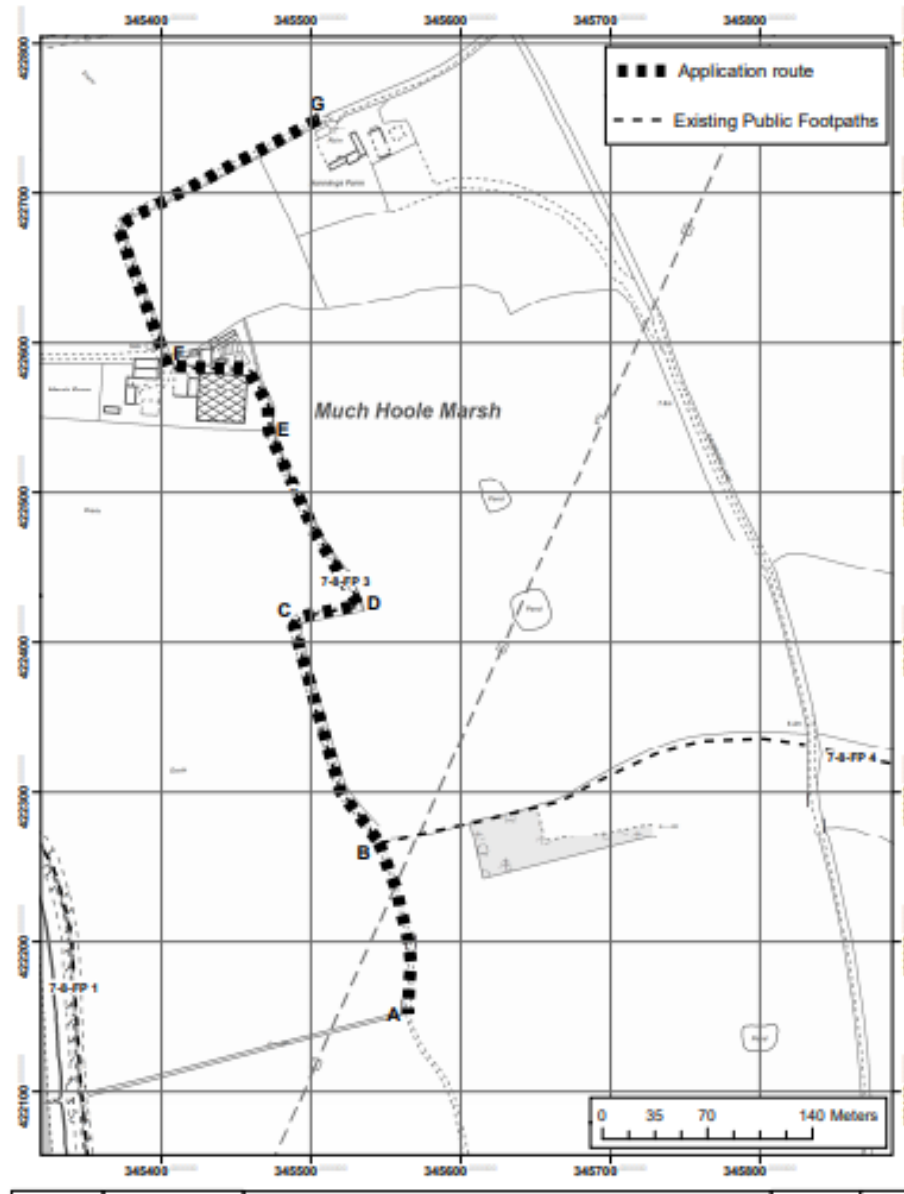

Wildlife and Countryside Act 1981
Addition of bridleway from Haunders Lane from Mill Hill Farm passing through Marsh Farm to Hannings Farm, Much Hoole

Photographs taken April 2021

Approaching point A

Point A

From point A looking towards point B

Approaching point B

Between point B and point C

Between point B and point C

Between point B and point C

Approaching point C

Point C

Point C looking towards point D

Point D

Between point D and point E

Point E

Between point E and point F

Between point E and point F

Point F

From point F

Between point F and point G

Between point F and point G

Between point F and point G

Approaching point G

Point G

Sign located at point G