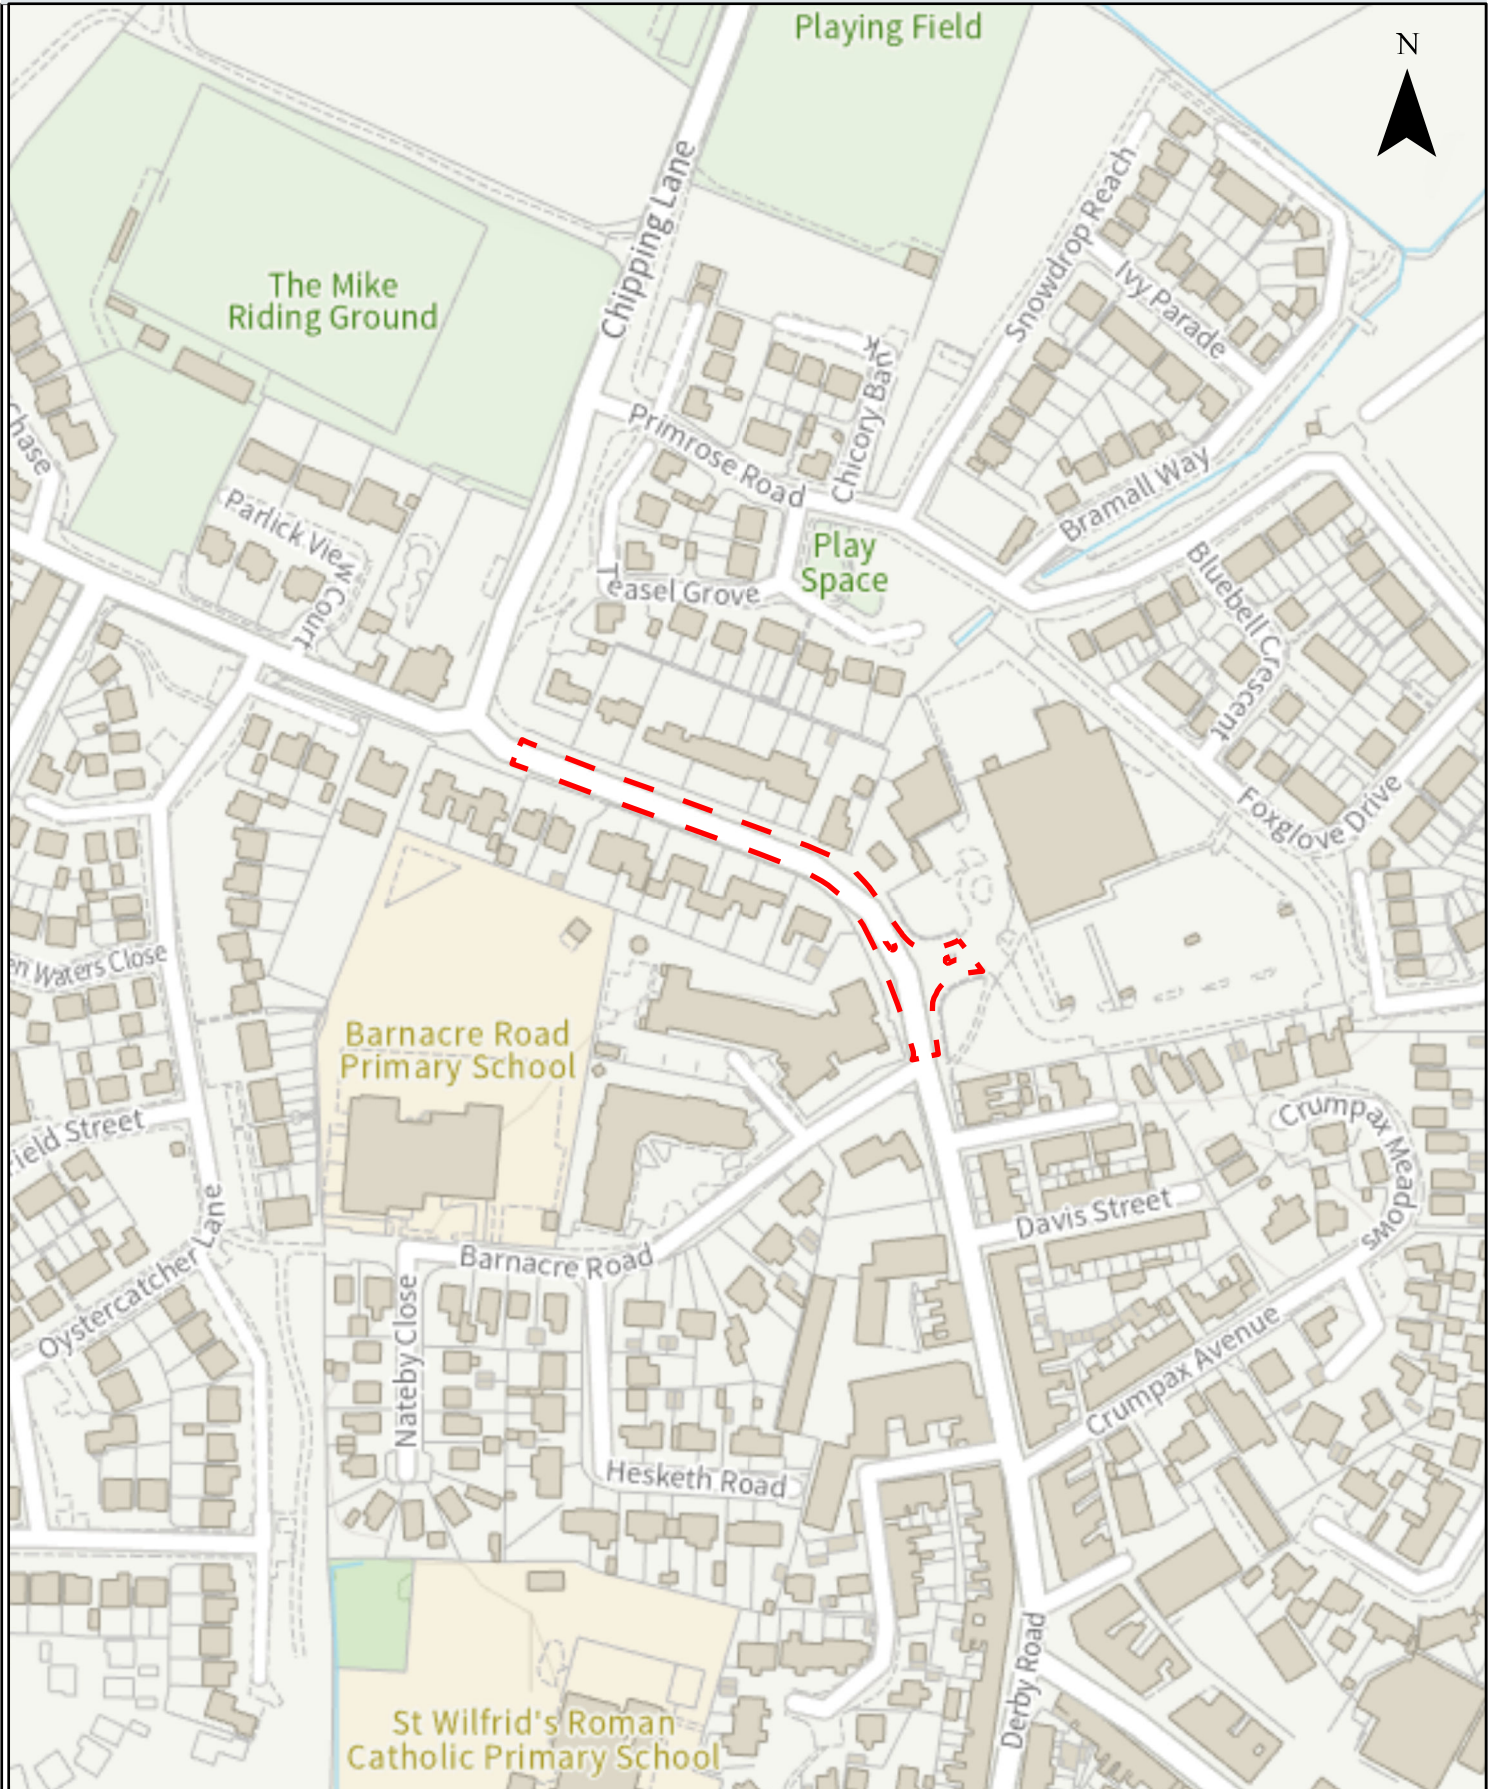

Scheme Name: C350, Inglewhite Road, Ribble Valley

Description: Sainsburys and the Alston Hall pub

Map Created: 25/03/2024

Map Scale: 1:399,658

© Crown copyright and database rights 2024 OS AC0000850590. You are permitted to use this data solely to enable you to respond to, or interact with, the organisation that provided you with the data. You are not permitted to copy, sub-license, distribute or sell any of this data to third parties in any form.