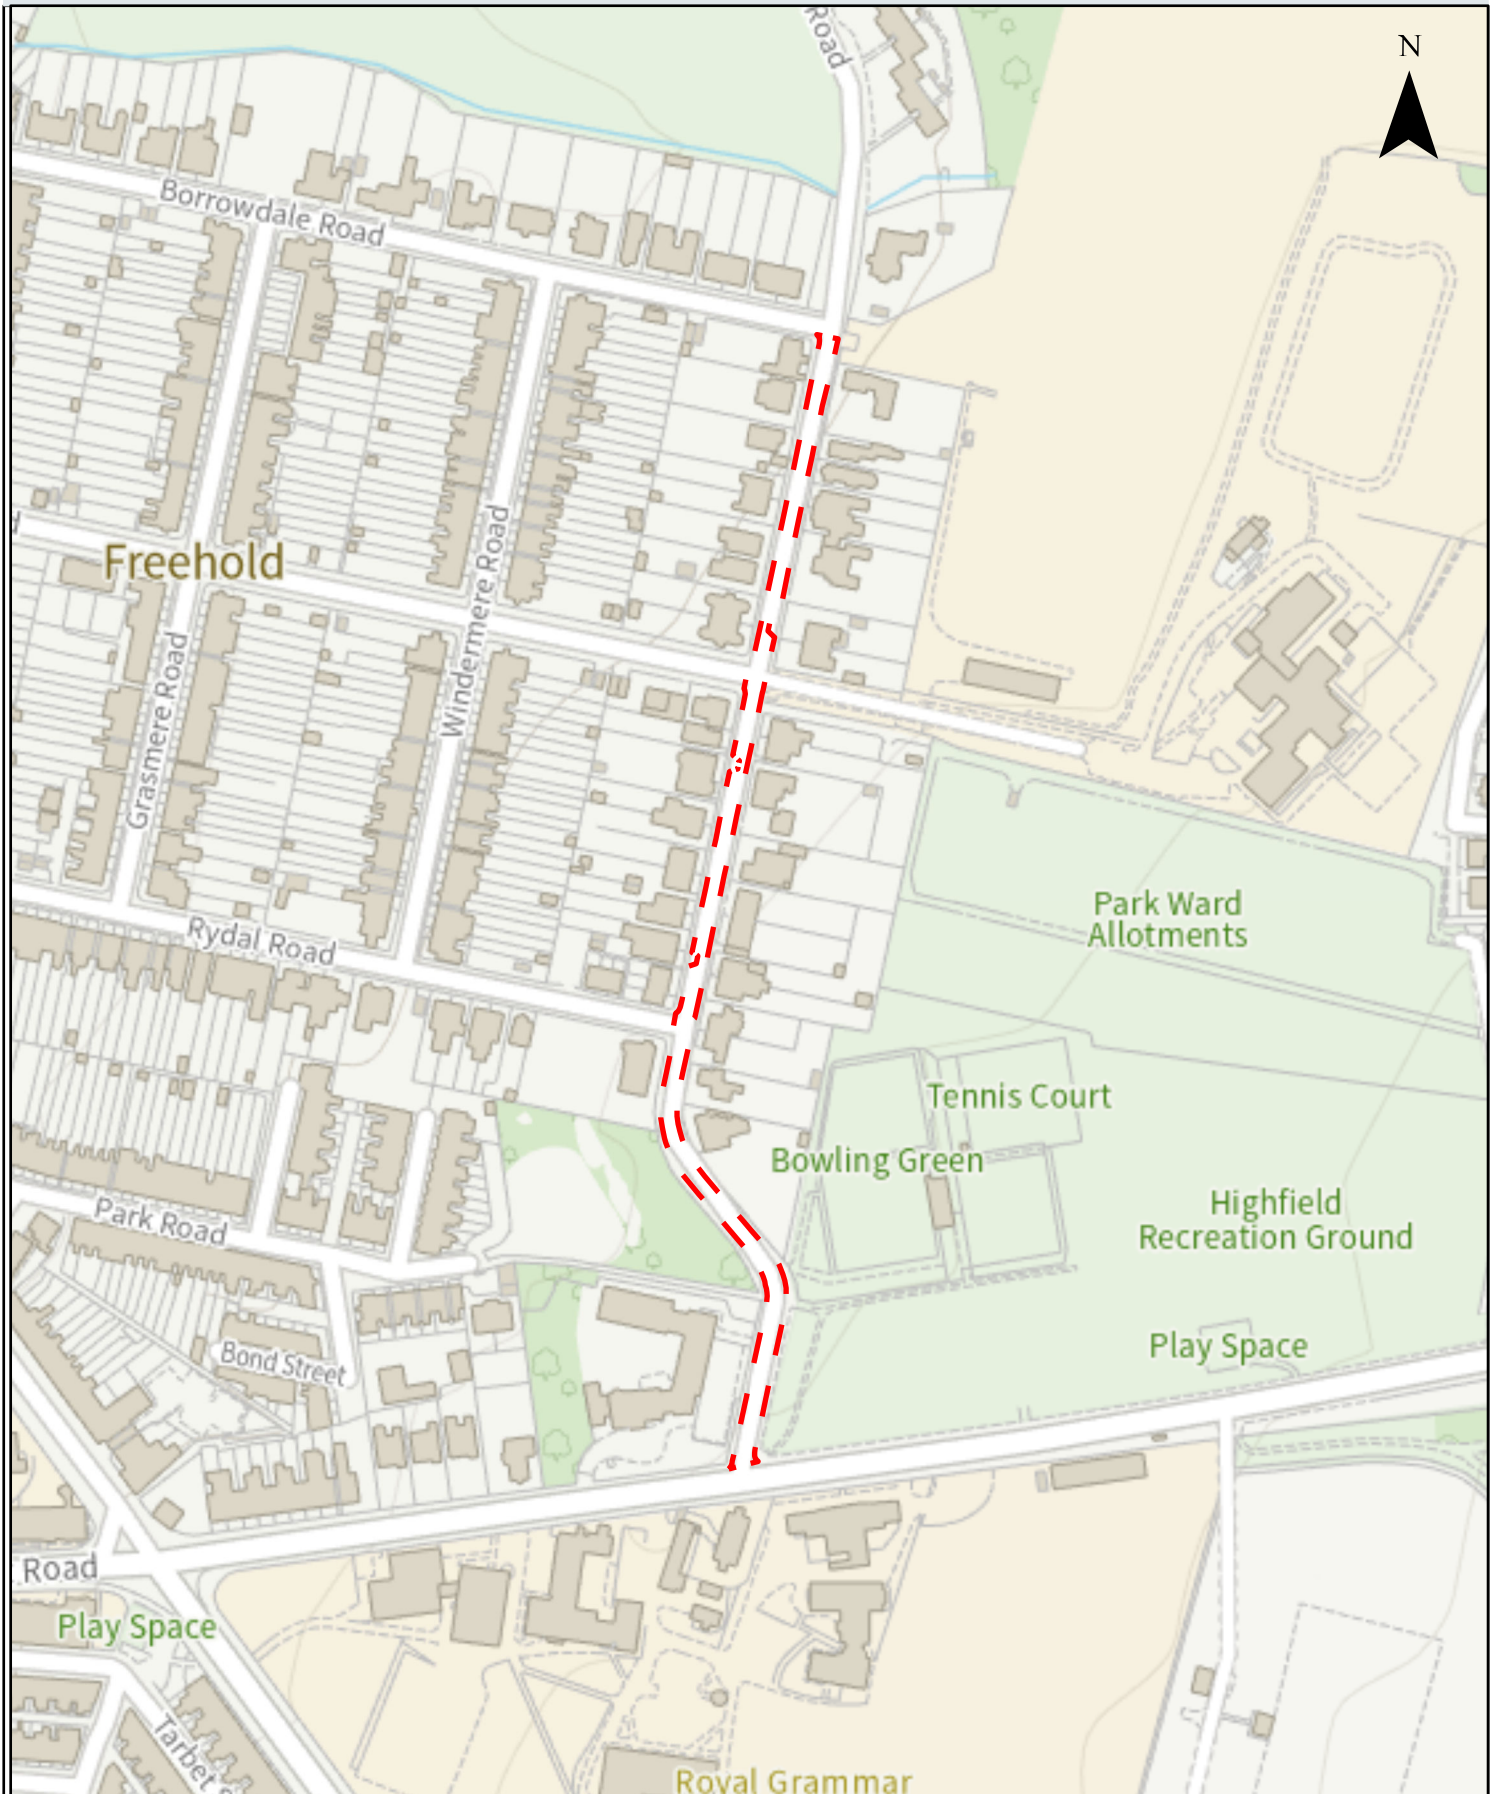

Scheme Name: U18358, Derwent Road, Lancaster

Description: Quernmore Road to Borrowdale Road

Map Created: 25/03/2024

Map Scale: 1:399,658

© Crown copyright and database rights 2024 OS AC0000850590. You are permitted to use this data solely to enable you to respond to, or interact with, the organisation that provided you with the data. You are not permitted to copy, sub-license, distribute or sell any of this data to third parties in any form.