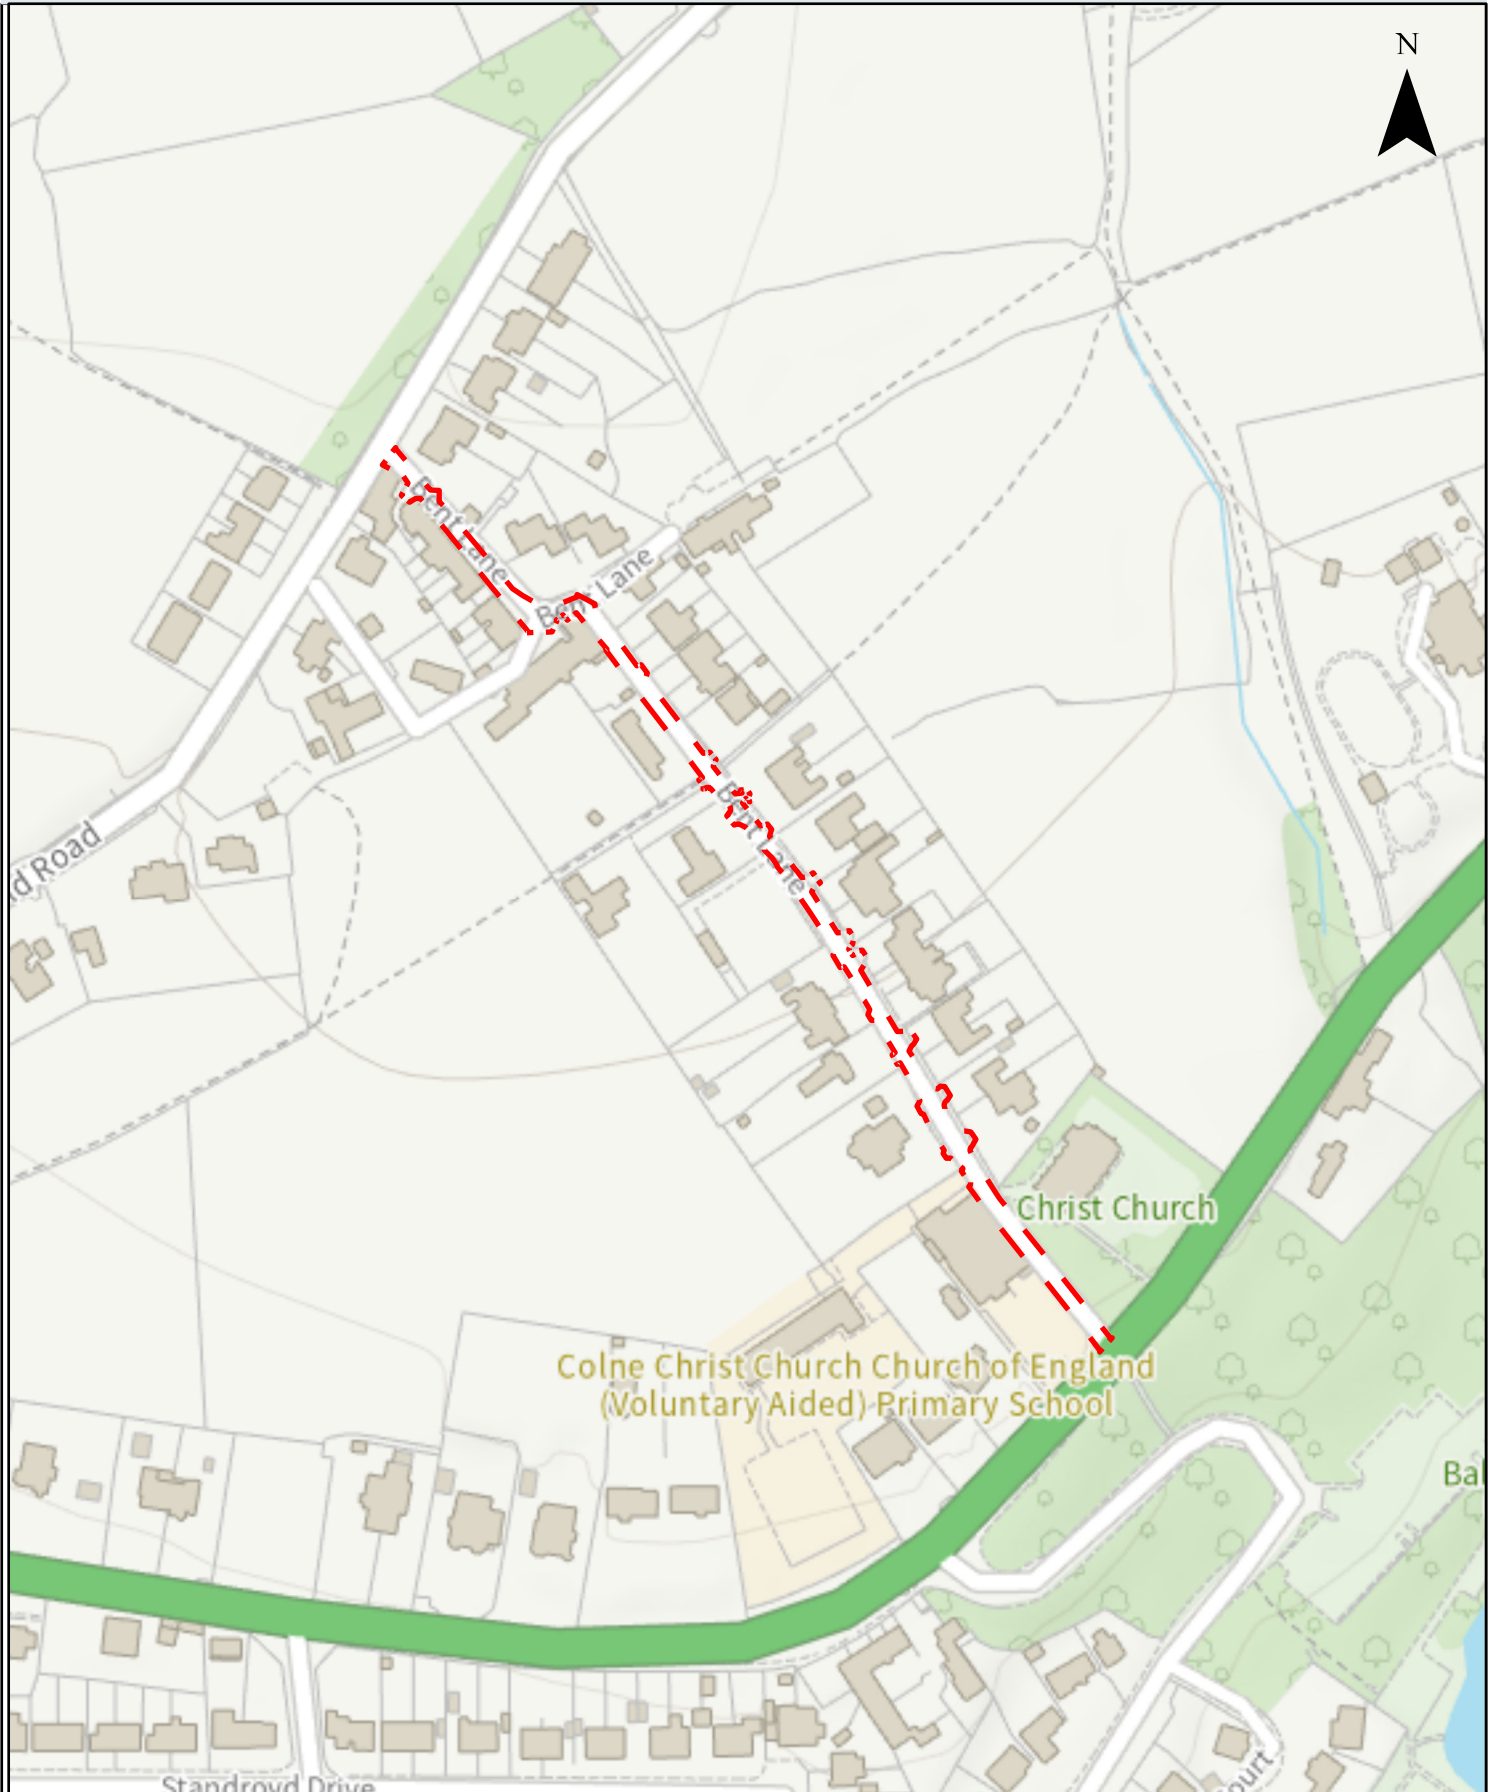

Scheme Name: U40325, Bent Lane, Pendle

Description: full length

Map Created: 25/03/2024

Map Scale: 1:399,658

© Crown copyright and database rights 2024 OS AC0000850590. You are permitted to use this data solely to enable you to respond to, or interact with, the organisation that provided you with the data. You are not permitted to copy, sub-license, distribute or sell any of this data to third parties in any form.