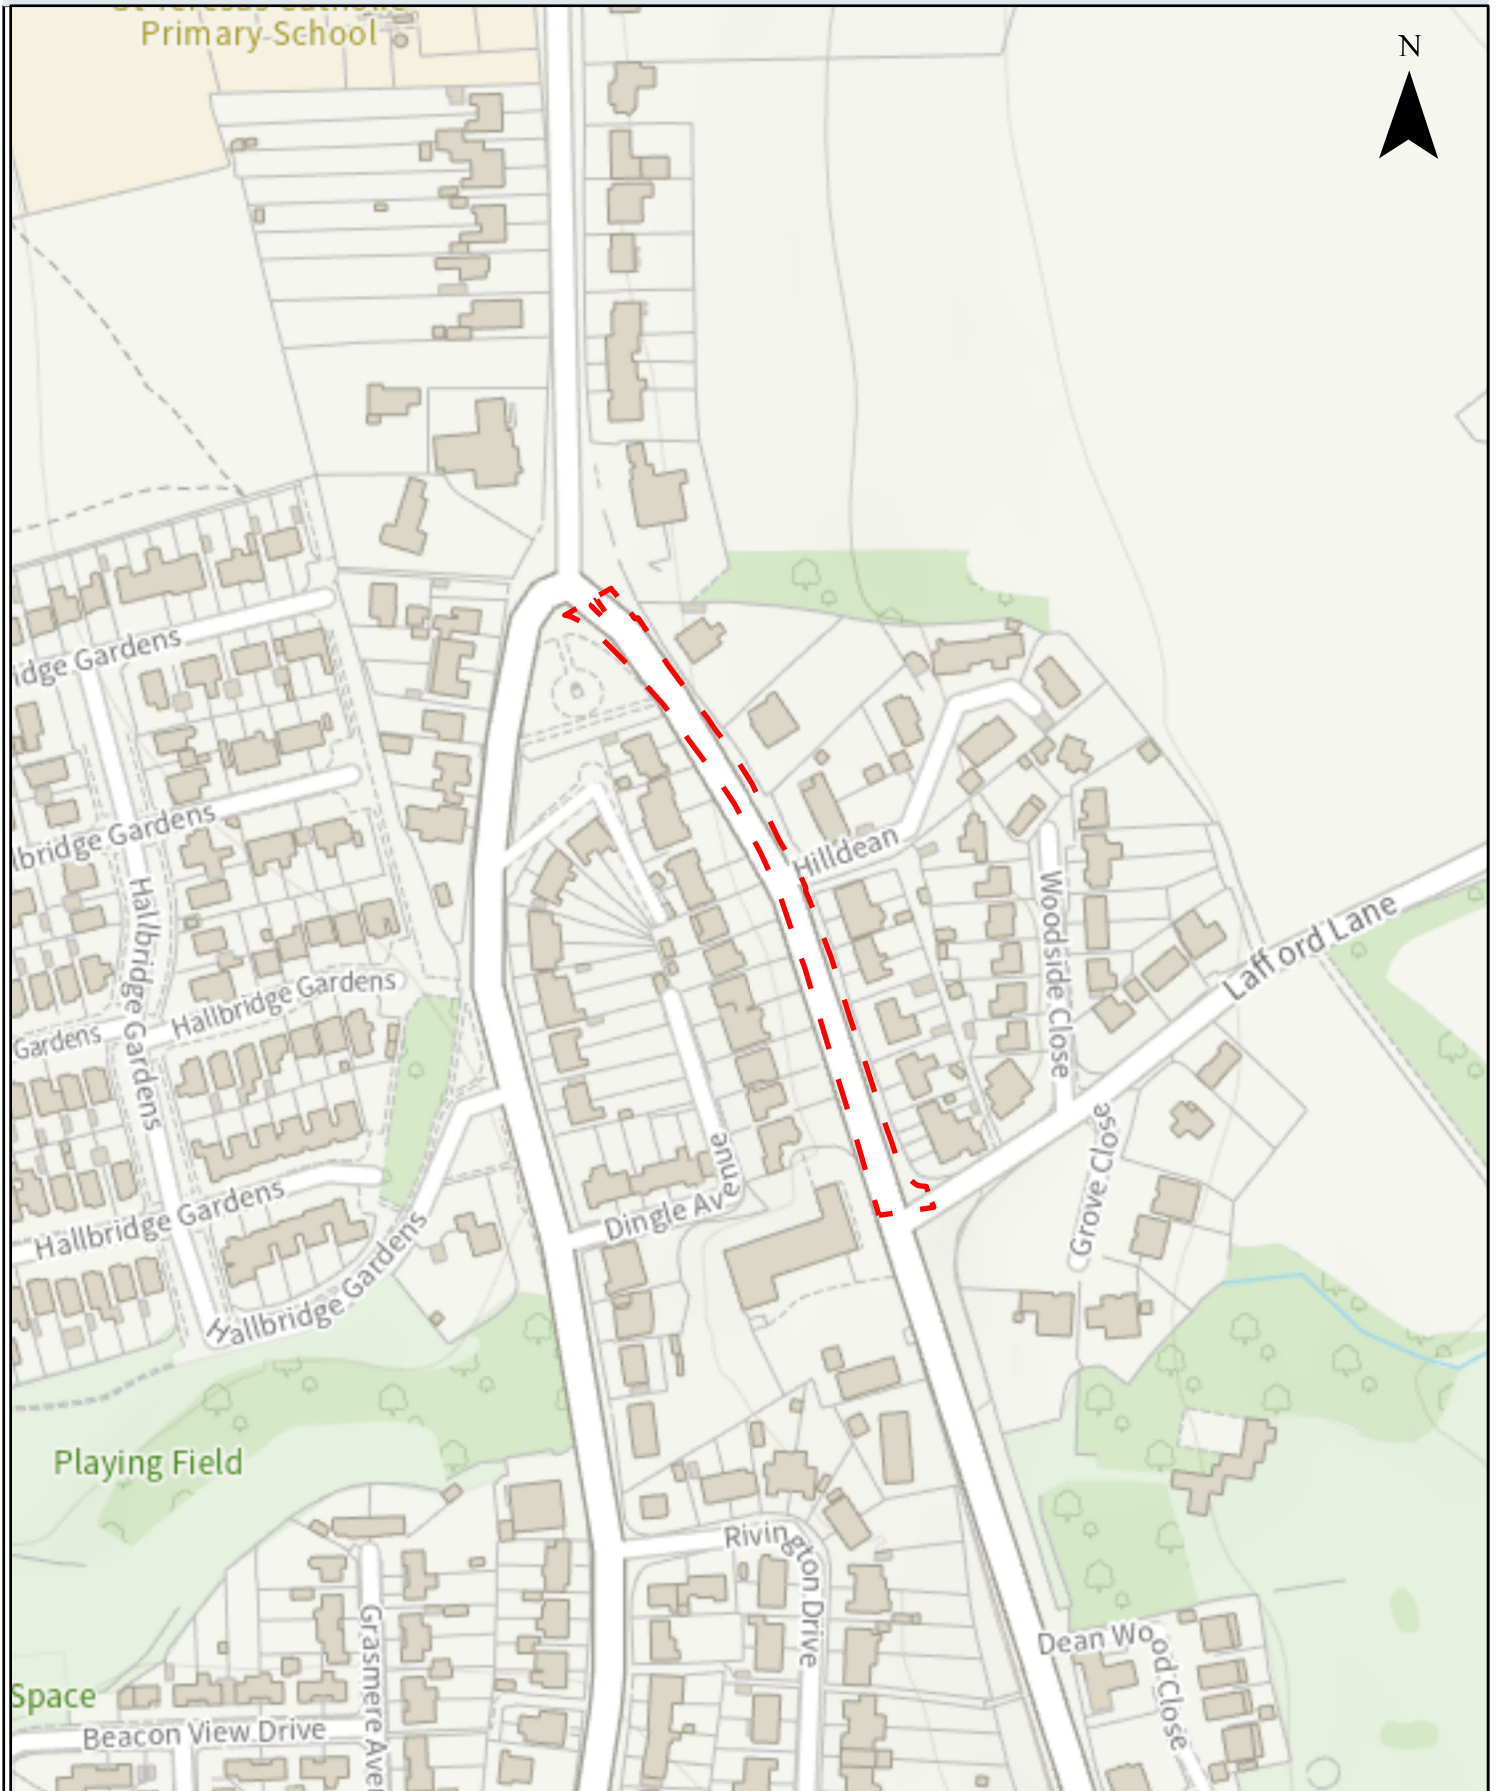

Scheme Name: A577, Grove Road, West Lancashire

Description: Dingle Road to Lafford lane

Map Created: 25/03/2024

Map Scale: 1:399,658

© Crown copyright and database rights 2024 OS AC0000850590. You are permitted to use this data solely to enable you to respond to, or interact with, the organisation that provided you with the data. You are not permitted to copy, sub-license, distribute or sell any of this data to third parties in any form.