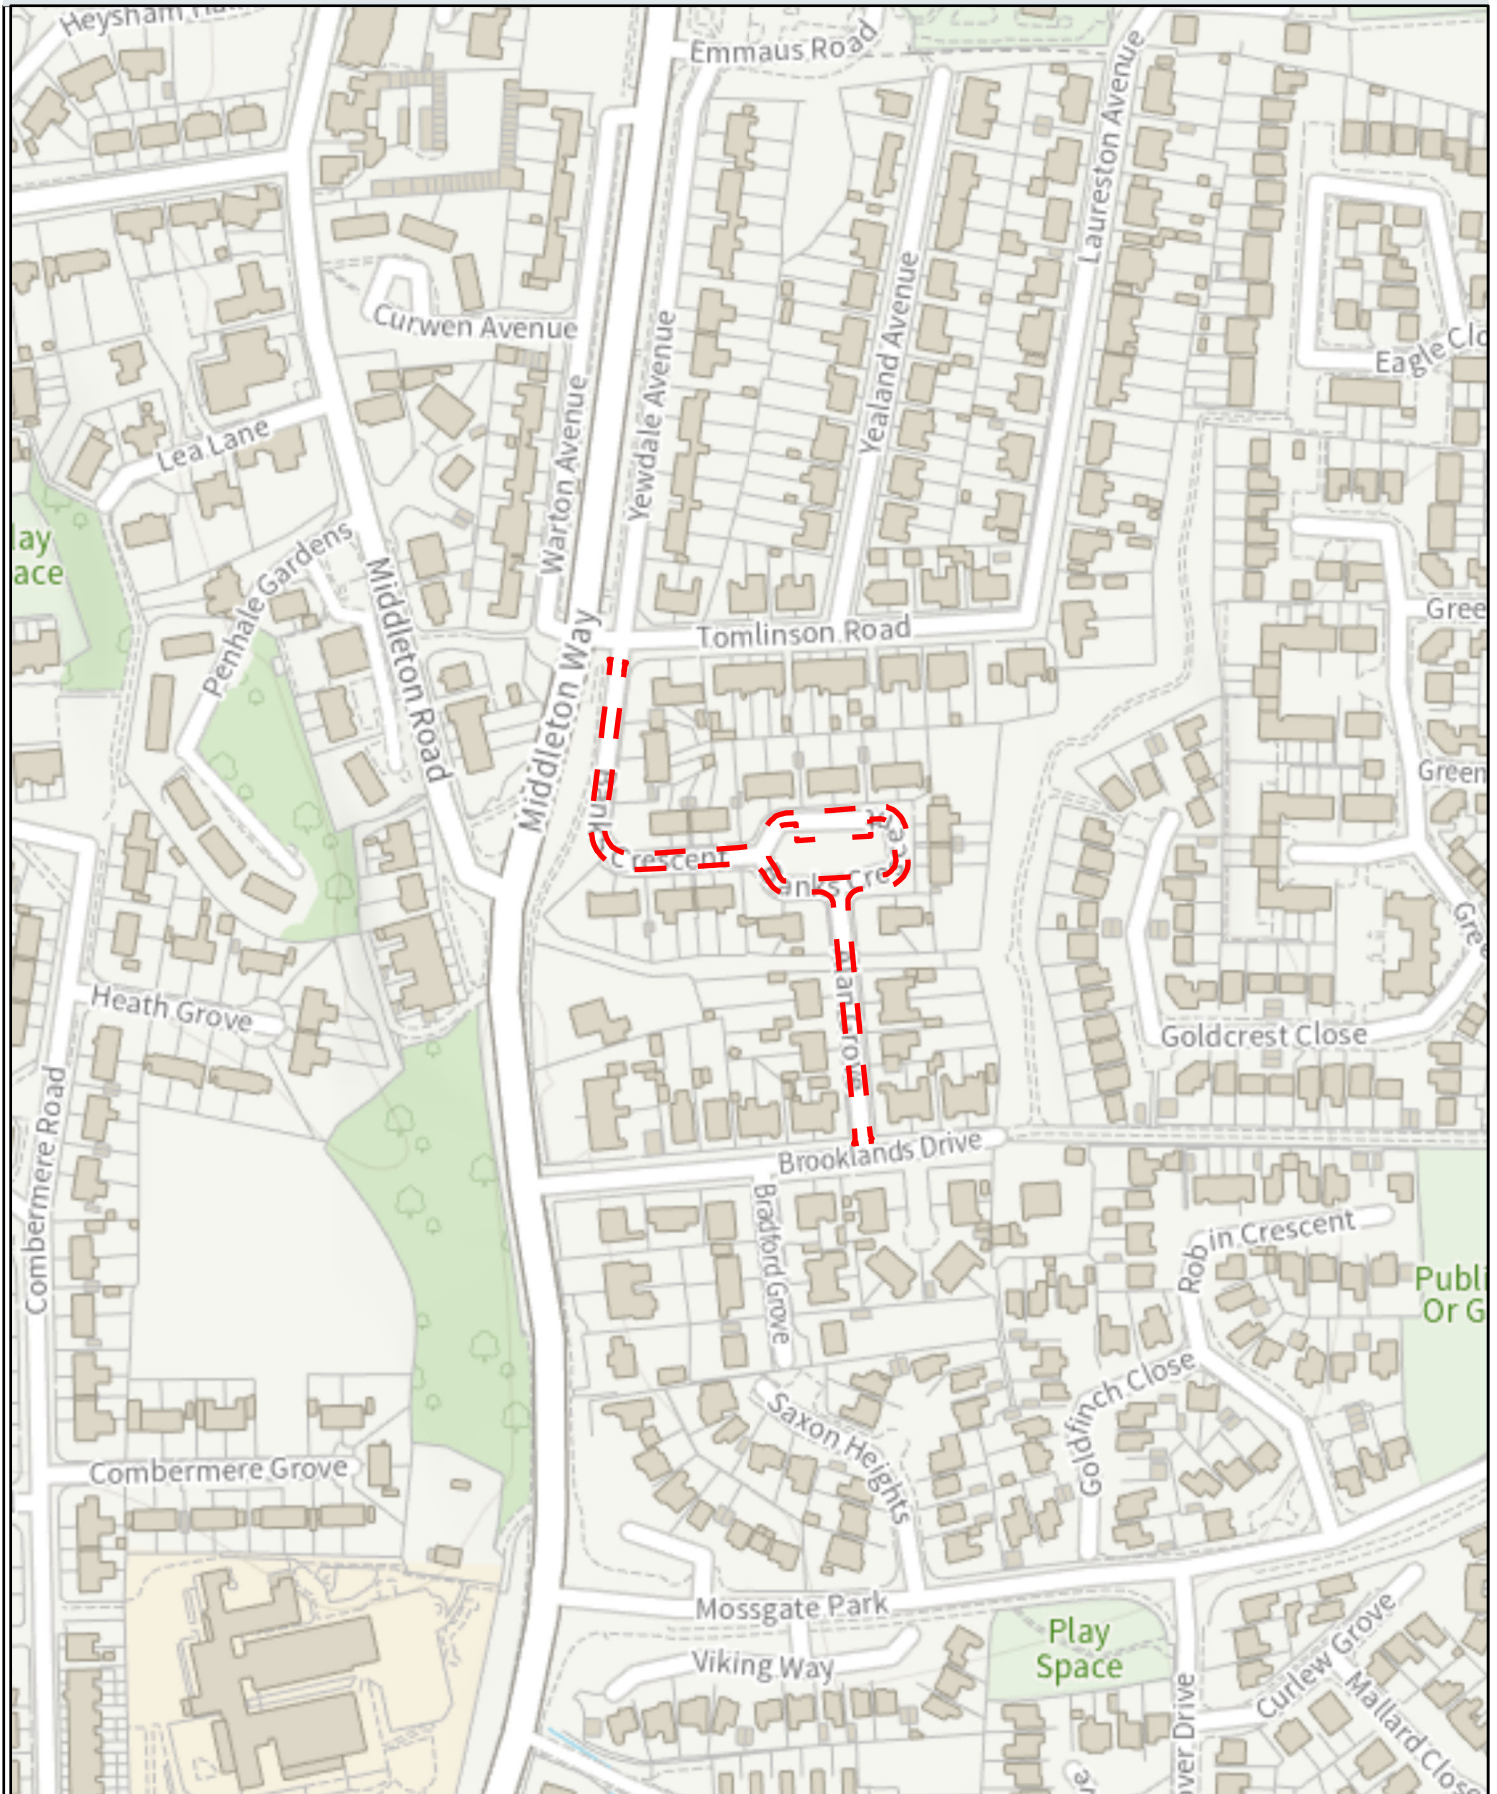

# Local Deterioration Fund 2023-2024

Scheme Name: Banks Crescent\_Alan Grove

Map Created: 22/02/2024

Map Scale: 1:399,658

© Crown copyright and database rights 2024 OS AC0000850590. You are permitted to use this data solely to enable you to respond to, or interact with, the organisation that provided you with the data. You are not permitted to copy, sub-license, distribute or sell any of this data to third parties in any form.