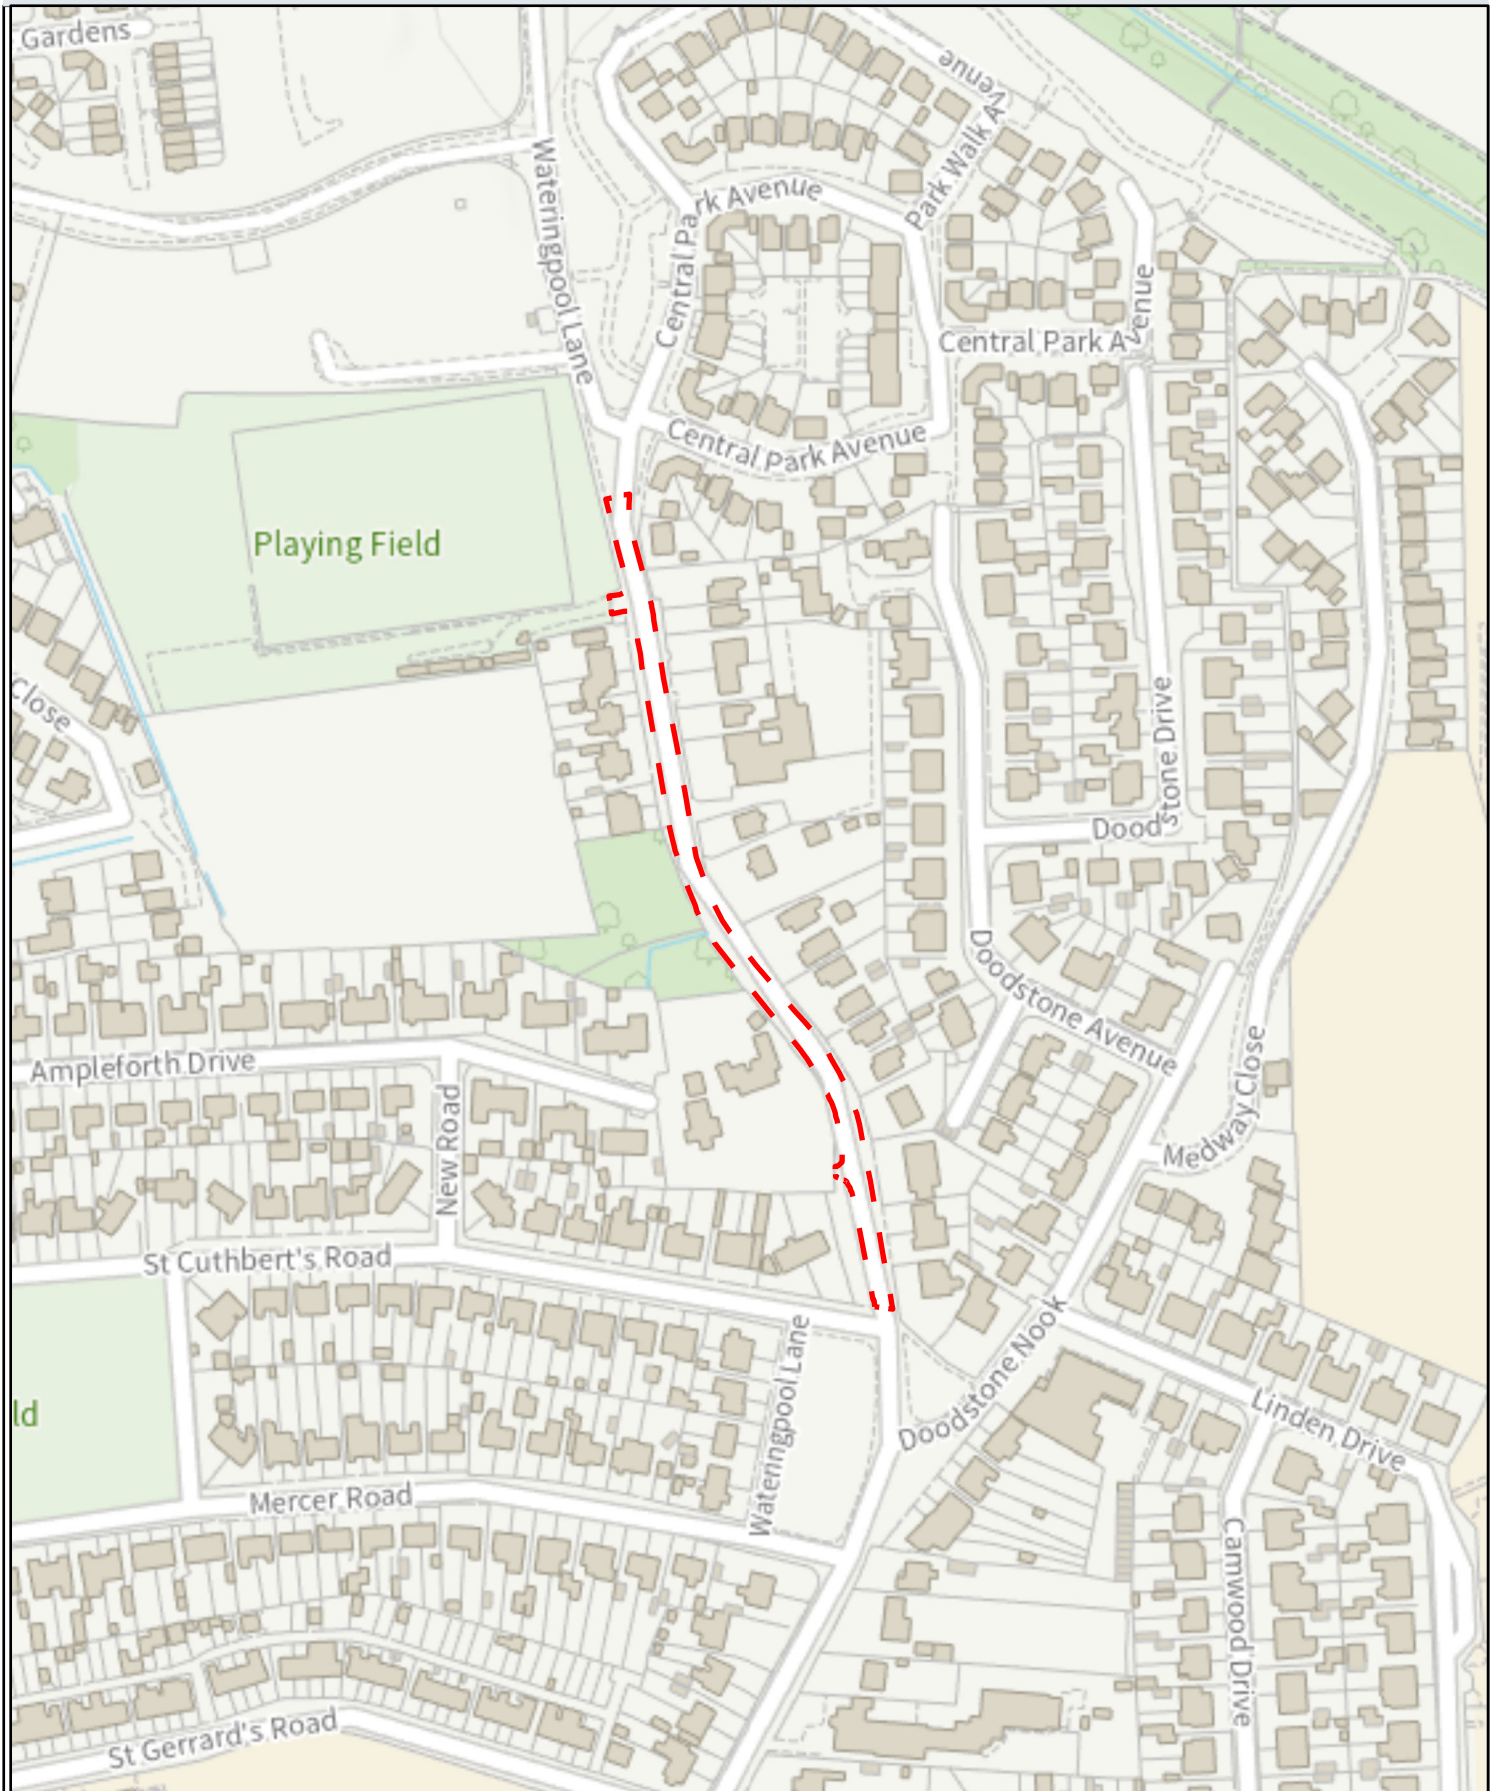

Local Deterioration Fund 2023-2024

Scheme Name: Wateringpool Lane

Map Created: 22/02/2024

Map Scale: 1:399,658

© Crown copyright and database rights 2024 OS AC0000850590. You are permitted to use this data solely to enable you to respond to, or interact with, the organisation that provided you with the data. You are not permitted to copy, sub-license, distribute or sell any of this data to third parties in any form.