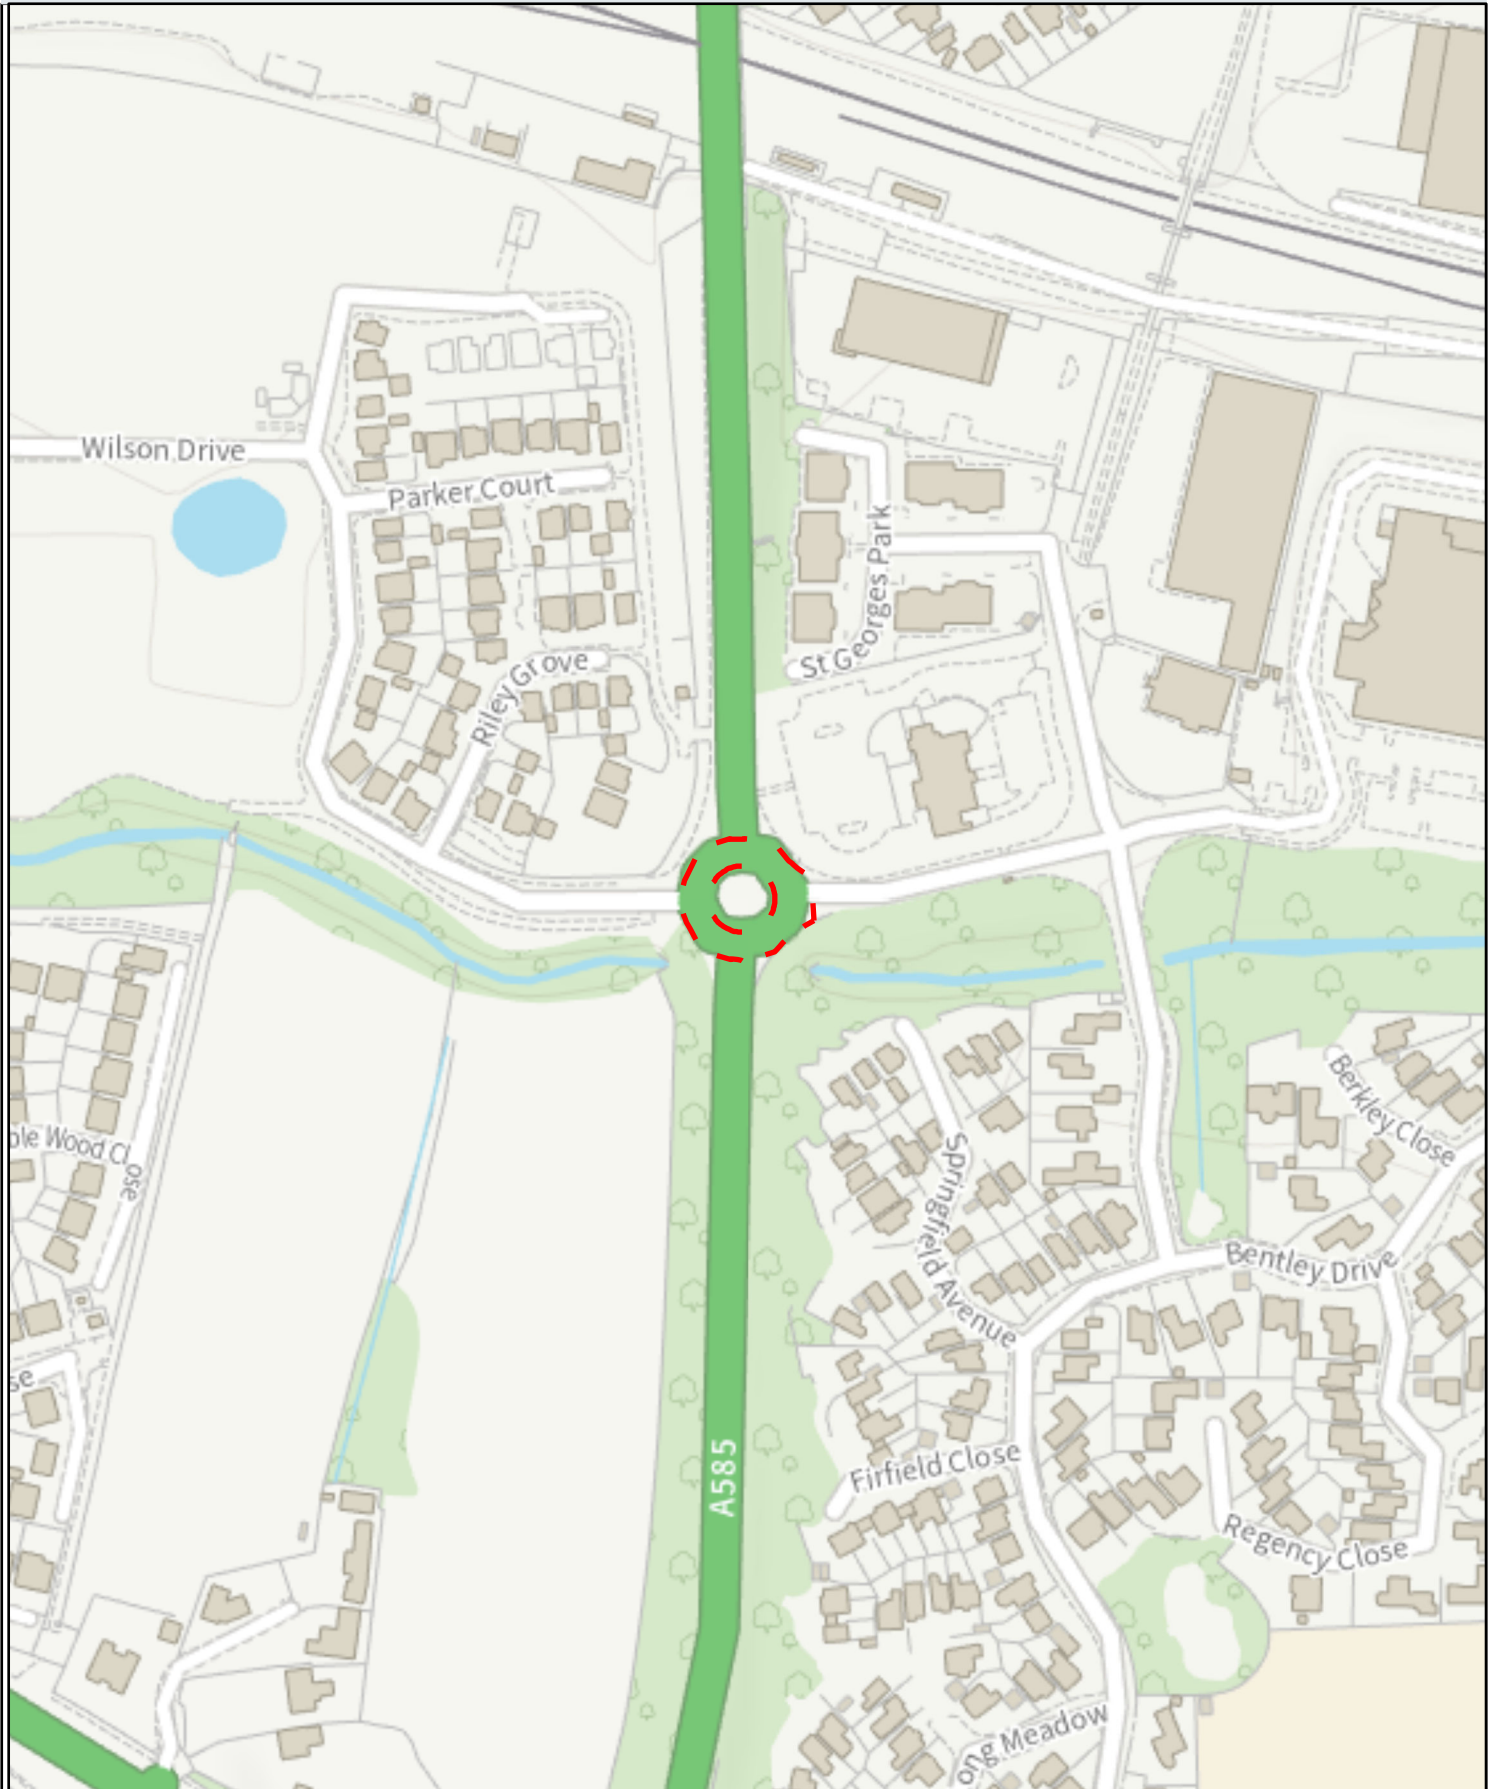

Local Deterioration Fund 2023-2024

Scheme Name: Kirkham Bypass

Map Created: 22/02/2024

Map Scale: 1:399,658

© Crown copyright and database rights 2024 OS AC0000850590. You are permitted to use this data solely to enable you to respond to, or interact with, the organisation that provided you with the data. You are not permitted to copy, sub-license, distribute or sell any of this data to third parties in any form.