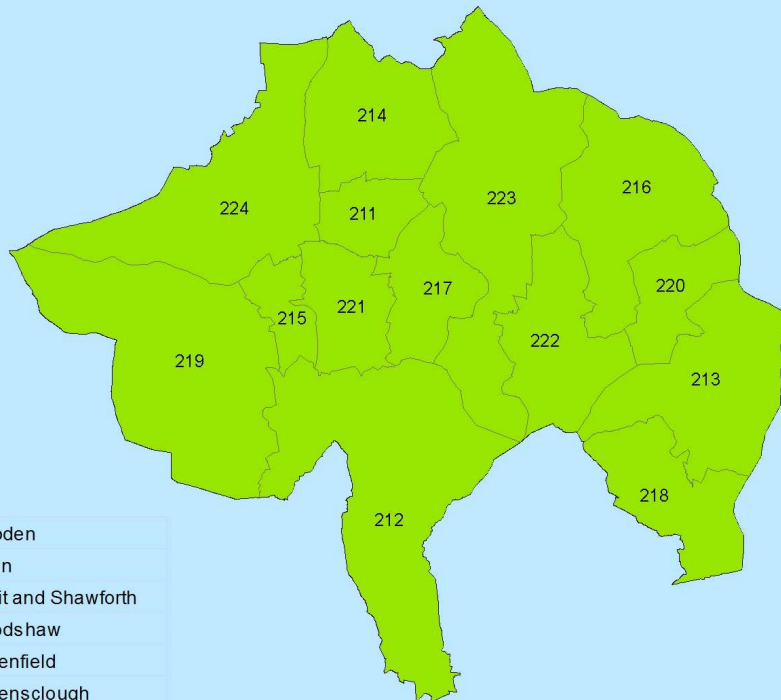

### Key to Lancashire wards

Produced by the Lancashire JSNA team 12 May 2011

Key to Lancashire wards

Produced by the Lancashire JSNA team 12 May 2011

## Key to Lancashire wards

Rossendale

- 211 Cribden
- 212 Eden
- 213 Facit and Shawforth
- 214 Goodshaw
- 215 Greenfield
- 216 Greensclough
- 217 Hareholme
- 218 Healey and Whitworth
- 219 Helmshore
- 220 Irwell
- 221 Longholme
- 222 Stacksteads
- 223 Whitewell
- 224 Worsley