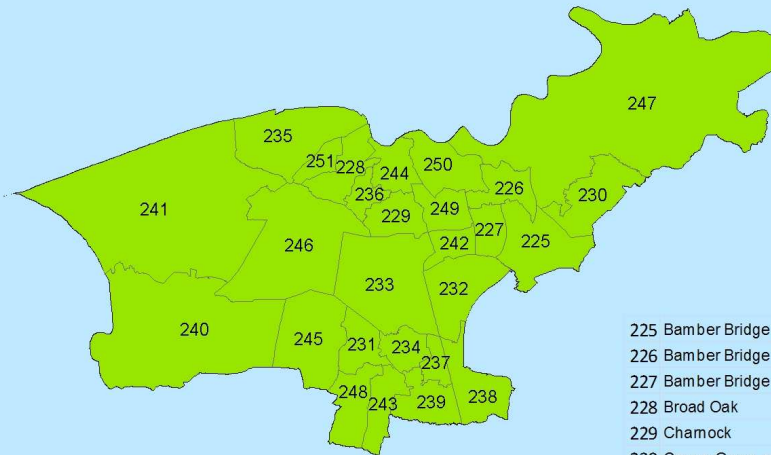

## Key to Lancashire wards

Rossendale

- 211 Cribden
- 212 Eden
- 213 Facit and Shawforth
- 214 Goodshaw
- 215 Greenfield
- 216 Greensclough
- 217 Hareholme
- 218 Healey and Whitworth
- 219 Helmshore
- 220 Irwell
- 221 Longholme
- 222 Stacksteads
- 223 Whitewell
- 224 Worsley

## Key to Lancashire wards

South Ribble

- 225 Bamber Bridge East
- 226 Bamber Bridge North
- 227 Bamber Bridge West
- 228 Broad Oak
- 229 Chamock
- 230 Coupe Green and Gregson Lane
- 231 Earnshaw Bridge
- 232 Farington East
- 233 Farington West
- 234 Golden Hill
- 235 Howick and Priory
- 236 Kingsfold
- 237 Leyland Central
- 238 Leyland St. Ambrose
- 239 Leyland St. Mary's
- 240 Little Hoole and Much Hoole
- 241 Longton and Hutton West
- 242 Lostock Hall
- 243 Lowerhouse
- 244 Middleforth
- 245 Moss Side
- 246 New Longton and Hutton East
- 247 Samlesbury and Walton
- 248 Seven Stars
- 249 Tardy Gate
- 250 Walton-le-Dale
- 251 Whitefield