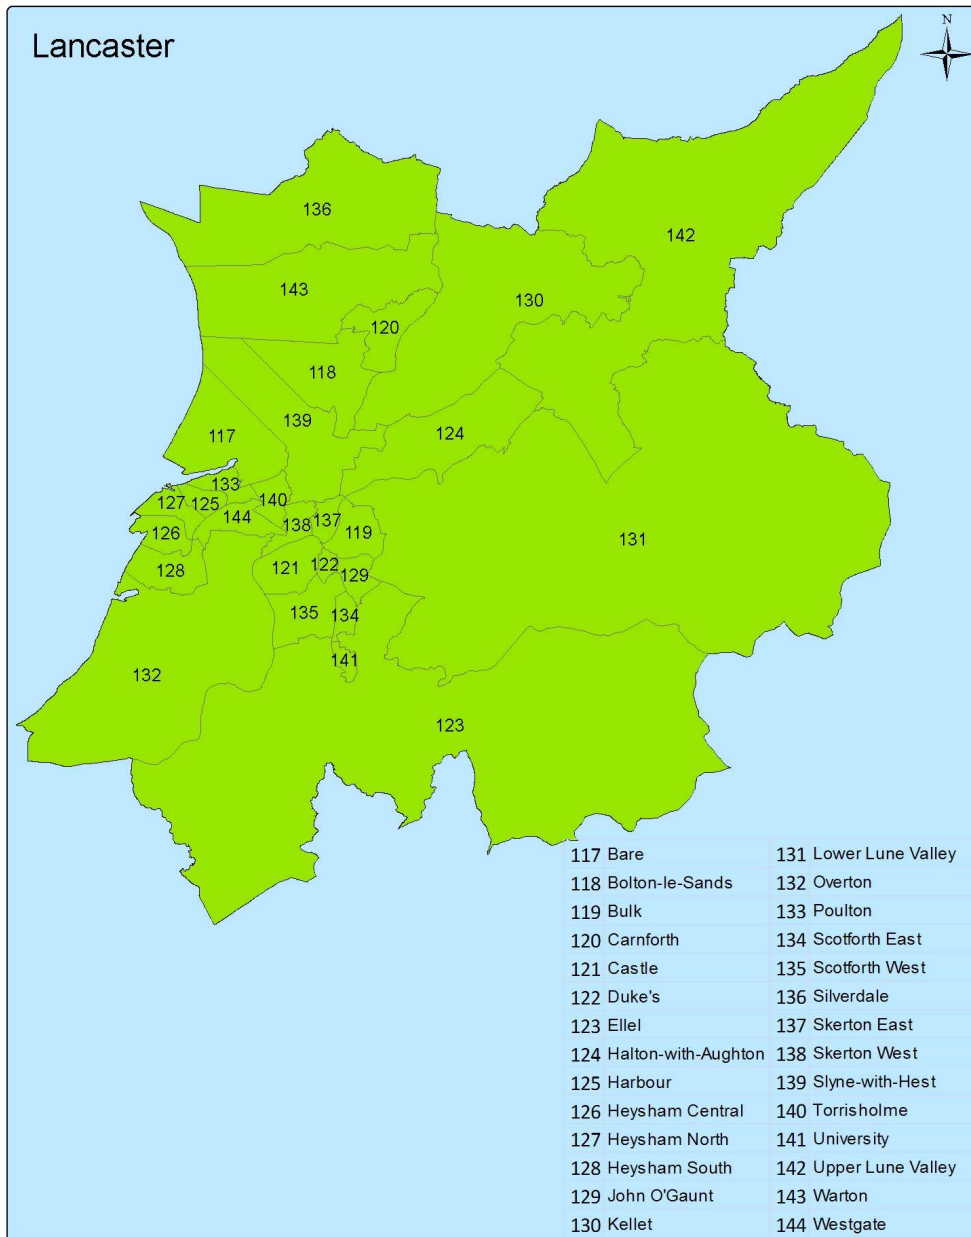

## Key to Lancashire wards

Produced by the Lancashire JSNA team 12 May 2011

## Key to Lancashire wards

Produced by the Lancashire JSNA team 12 May 2011

Key to Lancashire wards

Produced by the Lancashire JSNA team 12 May 2011

## Key to Lancashire wards

Rossendale

- 211 Cribden
- 212 Eden
- 213 Facit and Shawforth
- 214 Goodshaw
- 215 Greenfield
- 216 Greensclough
- 217 Hareholme
- 218 Healey and Whitworth
- 219 Helmshore
- 220 Irwell
- 221 Longholme
- 222 Stacksteads
- 223 Whitewell
- 224 Worsley

## Key to Lancashire wards

South Ribble

- 225 Bamber Bridge East
- 226 Bamber Bridge North
- 227 Bamber Bridge West
- 228 Broad Oak
- 229 Chamock
- 230 Coupe Green and Gregson Lane
- 231 Earnshaw Bridge
- 232 Farington East
- 233 Farington West
- 234 Golden Hill
- 235 Howick and Priory
- 236 Kingsfold
- 237 Leyland Central
- 238 Leyland St. Ambrose
- 239 Leyland St. Mary's
- 240 Little Hoole and Much Hoole
- 241 Longton and Hutton West
- 242 Lostock Hall
- 243 Lowerhouse
- 244 Middleforth
- 245 Moss Side
- 246 New Longton and Hutton East
- 247 Samlesbury and Walton
- 248 Seven Stars
- 249 Tardy Gate
- 250 Walton-le-Dale
- 251 Whitefield