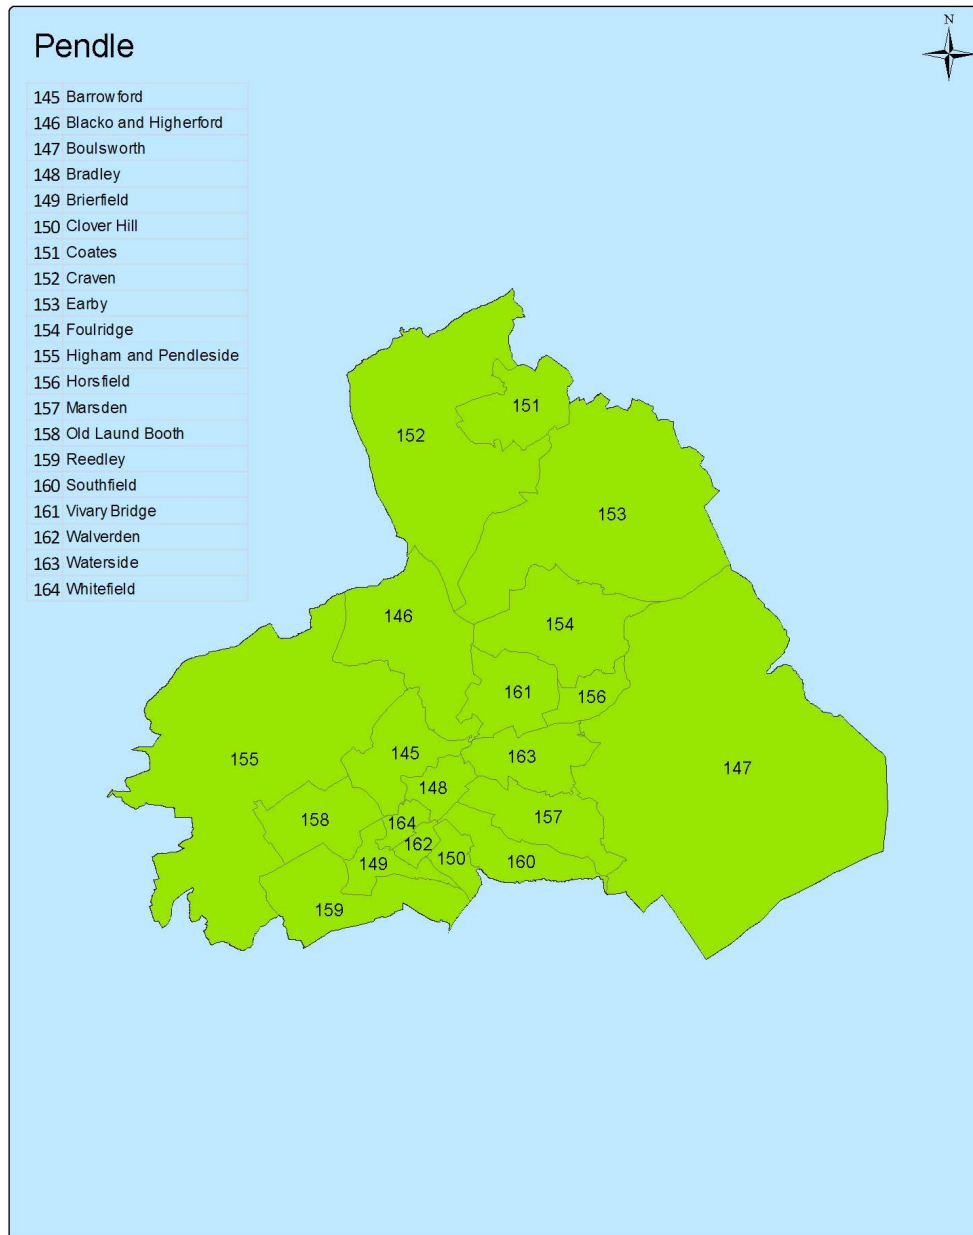

## Key to Lancashire wards

Produced by the Lancashire JSNA team 12 May 2011

## Key to Lancashire wards

Produced by the Lancashire JSNA team 12 May 2011

Key to Lancashire wards

Produced by the Lancashire JSNA team 12 May 2011

## Key to Lancashire wards

Rossendale

- 211 Cribden
- 212 Eden
- 213 Facit and Shawforth
- 214 Goodshaw
- 215 Greenfield
- 216 Greensclough
- 217 Hareholme
- 218 Healey and Whitworth
- 219 Helmshore
- 220 Irwell
- 221 Longholme
- 222 Stacksteads
- 223 Whitewell
- 224 Worsley