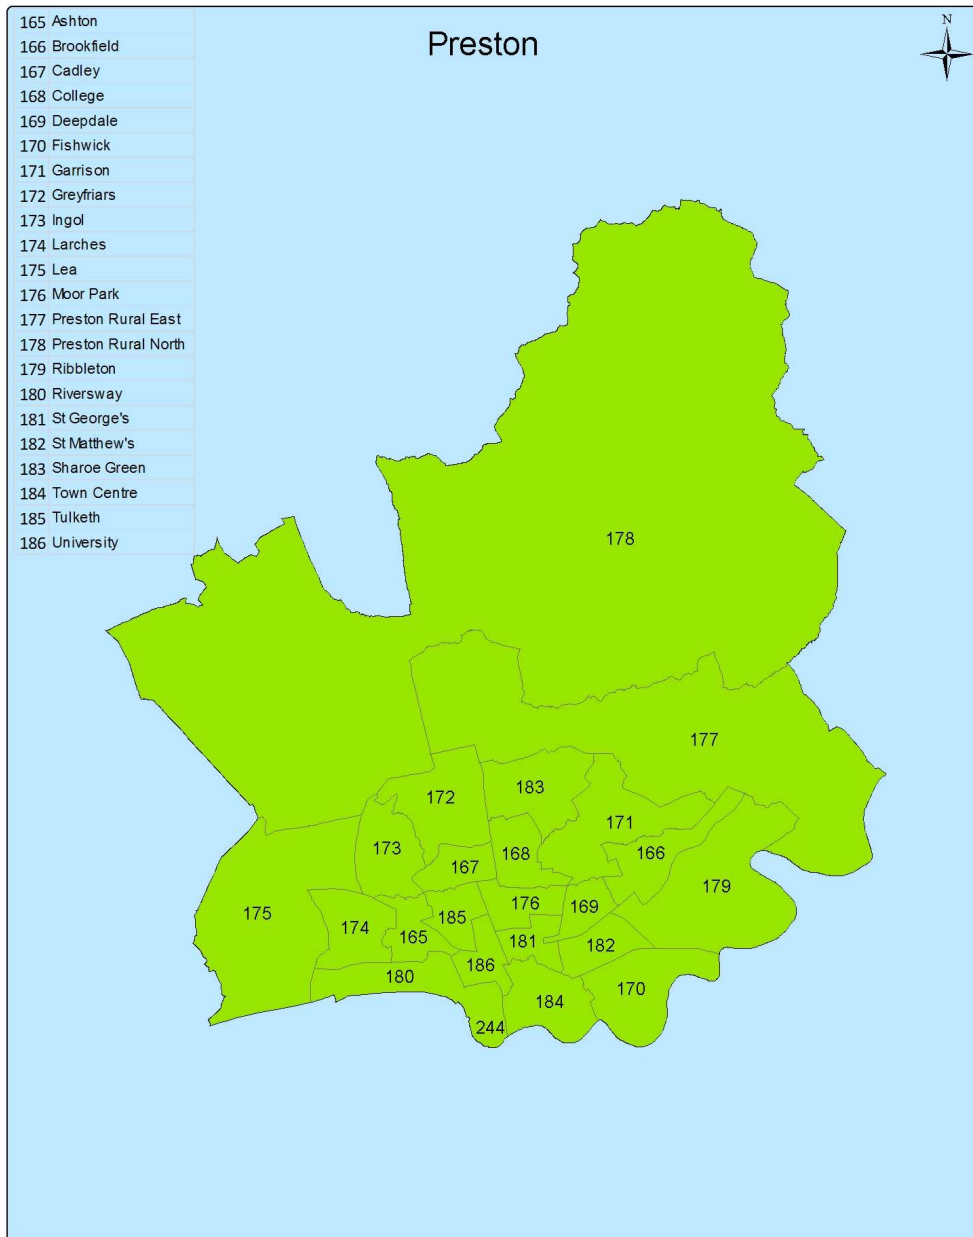

Key to Lancashire wards

Produced by the Lancashire JSNA team 12 May 2011