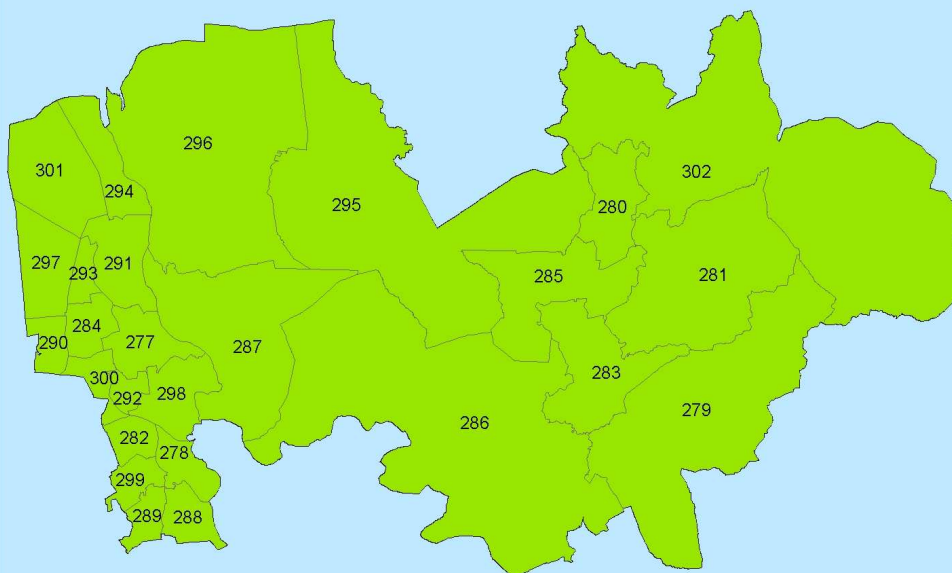

## Key to Lancashire wards

South Ribble

- 225 Bamber Bridge East
- 226 Bamber Bridge North
- 227 Bamber Bridge West
- 228 Broad Oak
- 229 Chamock
- 230 Coupe Green and Gregson Lane
- 231 Earnshaw Bridge
- 232 Farington East
- 233 Farington West
- 234 Golden Hill
- 235 Howick and Priory
- 236 Kingsfold
- 237 Leyland Central
- 238 Leyland St. Ambrose
- 239 Leyland St. Mary's
- 240 Little Hoole and Much Hoole
- 241 Longton and Hutton West
- 242 Lostock Hall
- 243 Lowerhouse
- 244 Middleforth
- 245 Moss Side
- 246 New Longton and Hutton East
- 247 Samlesbury and Walton
- 248 Seven Stars
- 249 Tardy Gate
- 250 Walton-le-Dale
- 251 Whitefield

Produced by the Lancashire JSNA team 12 May 2011

Key to Lancashire wards

Produced by the Lancashire JSNA team 12 May 2011

Key to Lancashire wards

Wyre

277 Bourne	290 Jubilee
278 Breck	291 Mount
279 Brock	292 Norcross
280 Cabus	293 Park
281 Calder	294 Pharos
282 Carleton	295 Pilling
283 Catterall	296 Preesall
284 Cleveleys Park	297 Rossall
285 Garstang	298 Staina
286 Great Eccleston	299 Tithebarn
287 Hambleton and Stalmine-with-Staynall	300 Victoria
288 Hardhorn	301 Warren
289 High Cross	302 Wyresdale