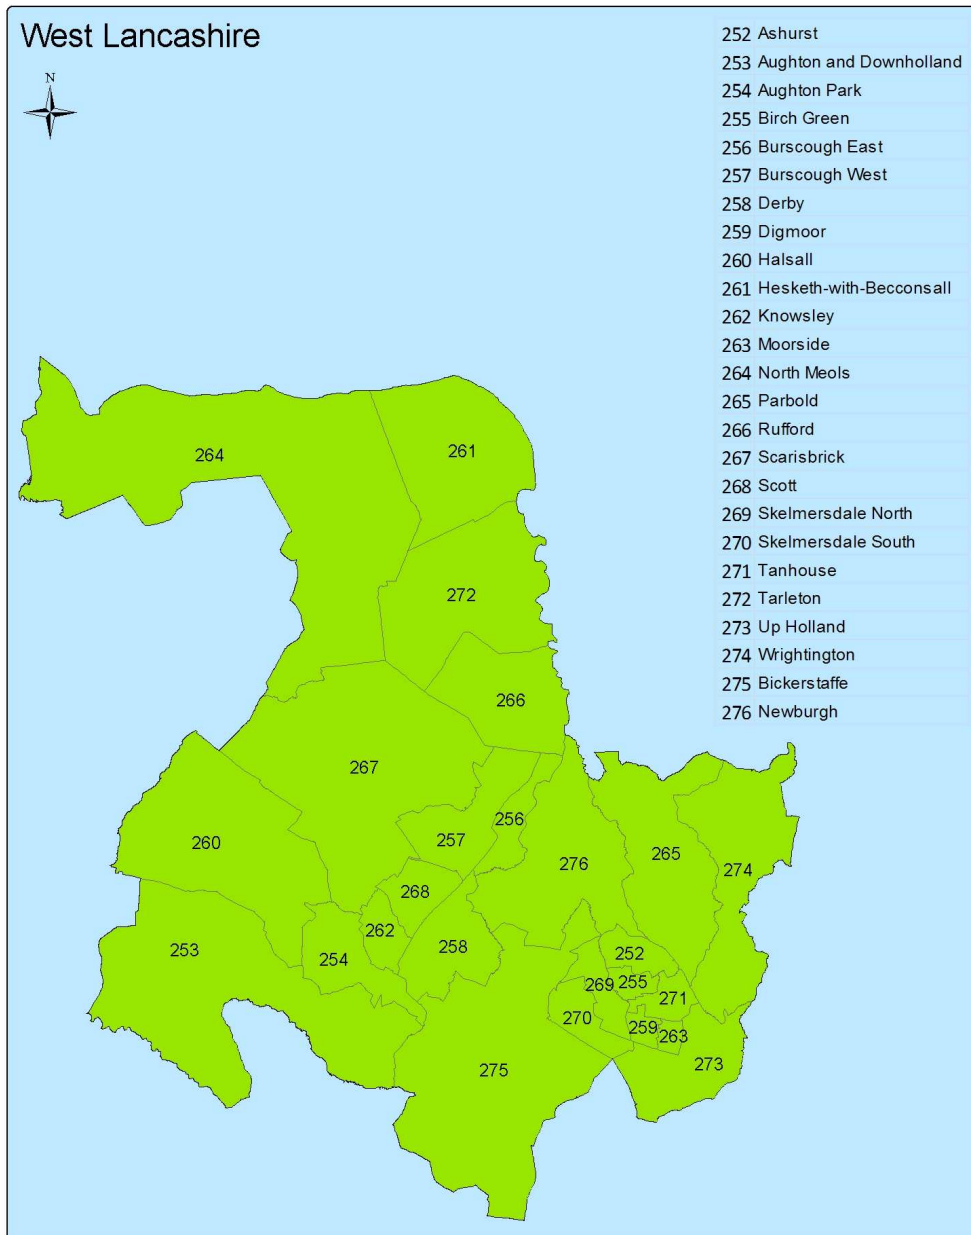

## Key to Lancashire wards

Rossendale

- 211 Cribden
- 212 Eden
- 213 Facit and Shawforth
- 214 Goodshaw
- 215 Greenfield
- 216 Greensclough
- 217 Hareholme
- 218 Healey and Whitworth
- 219 Helmshore
- 220 Irwell
- 221 Longholme
- 222 Stacksteads
- 223 Whitewell
- 224 Worsley

## Key to Lancashire wards

South Ribble

- 225 Bamber Bridge East
- 226 Bamber Bridge North
- 227 Bamber Bridge West
- 228 Broad Oak
- 229 Chamock
- 230 Coupe Green and Gregson Lane
- 231 Earnshaw Bridge
- 232 Farington East
- 233 Farington West
- 234 Golden Hill
- 235 Howick and Priory
- 236 Kingsfold
- 237 Leyland Central
- 238 Leyland St. Ambrose
- 239 Leyland St. Mary's
- 240 Little Hoole and Much Hoole
- 241 Longton and Hutton West
- 242 Lostock Hall
- 243 Lowerhouse
- 244 Middleforth
- 245 Moss Side
- 246 New Longton and Hutton East
- 247 Samlesbury and Walton
- 248 Seven Stars
- 249 Tardy Gate
- 250 Walton-le-Dale
- 251 Whitefield

Produced by the Lancashire JSNA team 12 May 2011

Key to Lancashire wards

Produced by the Lancashire JSNA team 12 May 2011

Key to Lancashire wards

Wyre

277 Bourne	290 Jubilee
278 Breck	291 Mount
279 Brock	292 Norcross
280 Cabus	293 Park
281 Calder	294 Pharos
282 Carleton	295 Pilling
283 Catterall	296 Preesall
284 Cleveleys Park	297 Rossall
285 Garstang	298 Staina
286 Great Eccleston	299 Tithebarn
287 Hambleton and Stalmine-with-Staynall	300 Victoria
288 Hardhorn	301 Warren
289 High Cross	302 Wyresdale