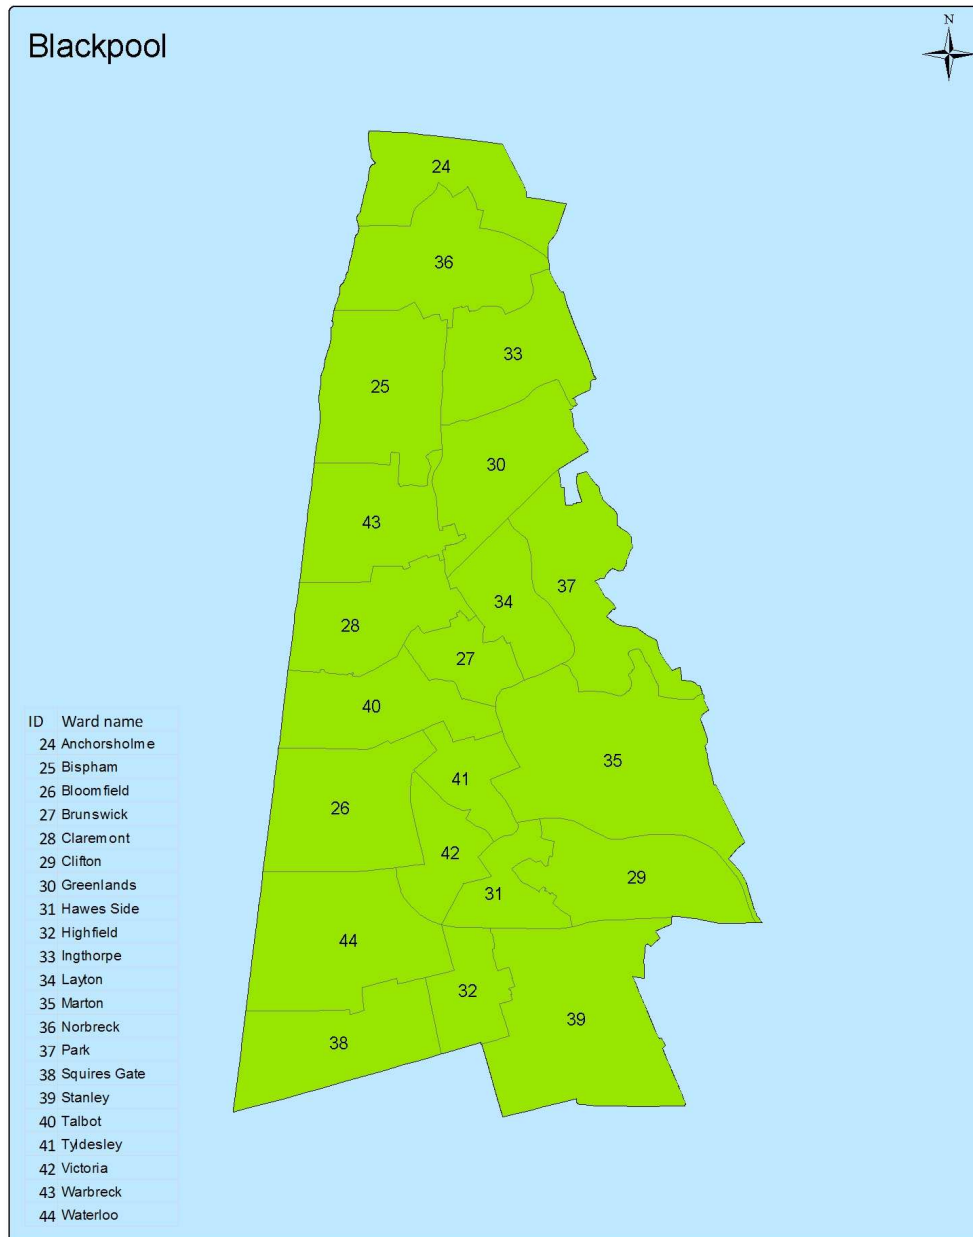

Key to Lancashire wards

Produced by the Lancashire JSNA team 12 May 2011