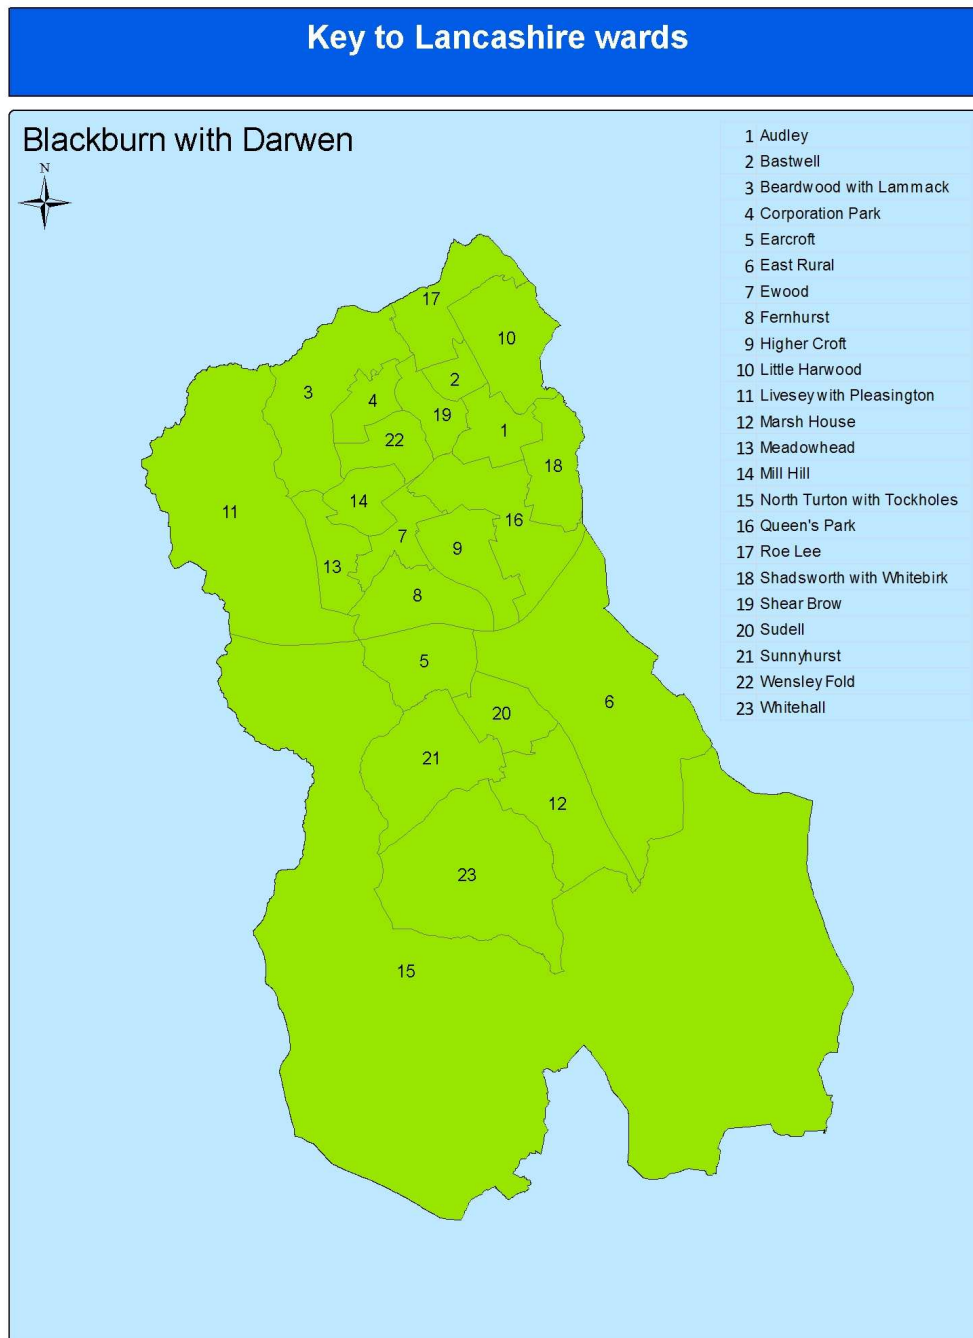

## Appendix D – key to Lancashire wards

Produced by the Lancashire JSNA team 12 May 2011

## Key to Lancashire wards

Rossendale

- 211 Cribden
- 212 Eden
- 213 Facit and Shawforth
- 214 Goodshaw
- 215 Greenfield
- 216 Greensclough
- 217 Hareholme
- 218 Healey and Whitworth
- 219 Helmshore
- 220 Irwell
- 221 Longholme
- 222 Stacksteads
- 223 Whitewell
- 224 Worsley

## Key to Lancashire wards

South Ribble

- 225 Bamber Bridge East
- 226 Bamber Bridge North
- 227 Bamber Bridge West
- 228 Broad Oak
- 229 Chamock
- 230 Coupe Green and Gregson Lane
- 231 Earnshaw Bridge
- 232 Farington East
- 233 Farington West
- 234 Golden Hill
- 235 Howick and Priory
- 236 Kingsfold
- 237 Leyland Central
- 238 Leyland St. Ambrose
- 239 Leyland St. Mary's
- 240 Little Hoole and Much Hoole
- 241 Longton and Hutton West
- 242 Lostock Hall
- 243 Lowerhouse
- 244 Middleforth
- 245 Moss Side
- 246 New Longton and Hutton East
- 247 Samlesbury and Walton
- 248 Seven Stars
- 249 Tardy Gate
- 250 Walton-le-Dale
- 251 Whitefield