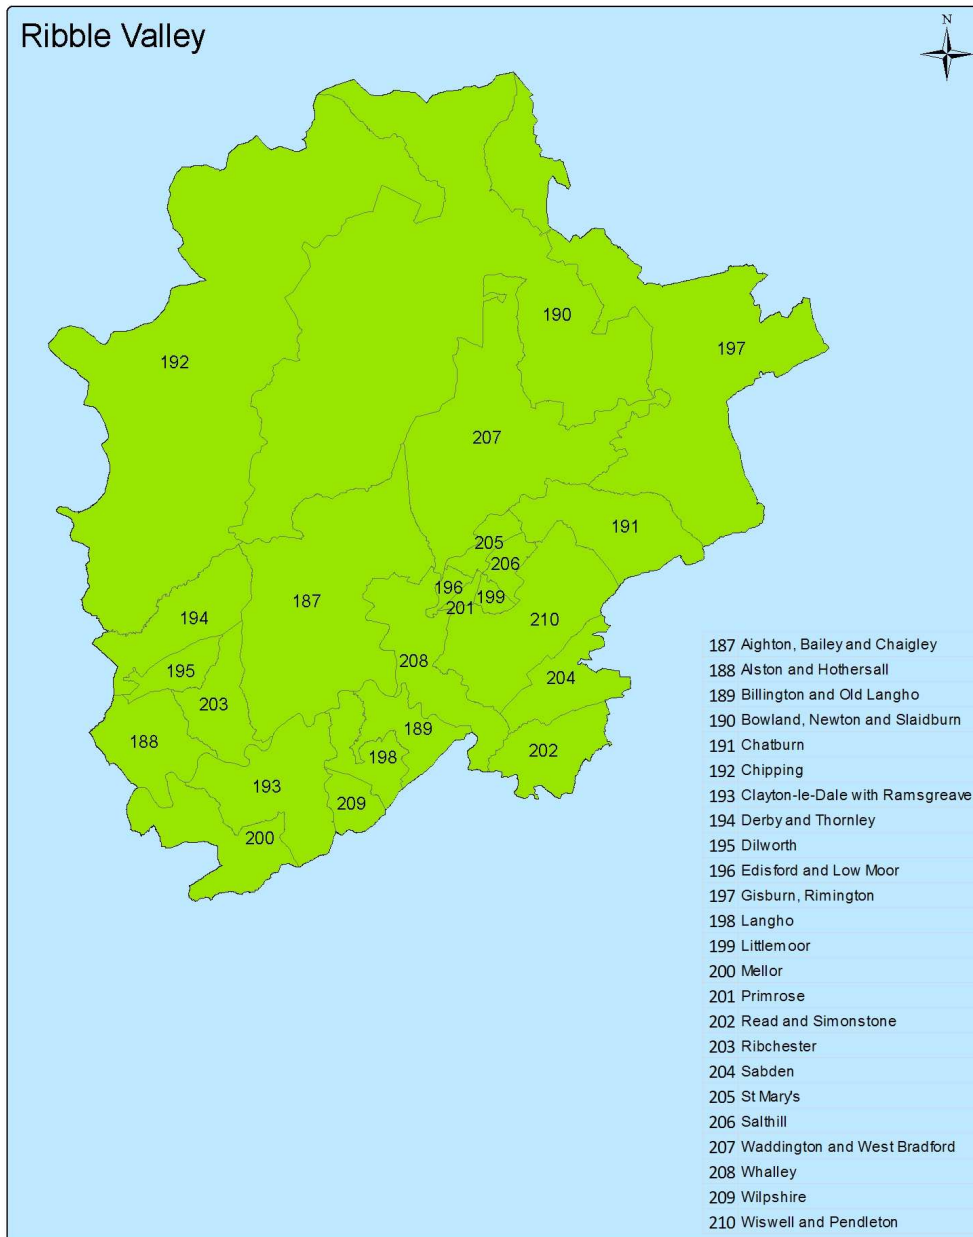

Key to Lancashire wards

Produced by the Lancashire JSNA team 12 May 2011