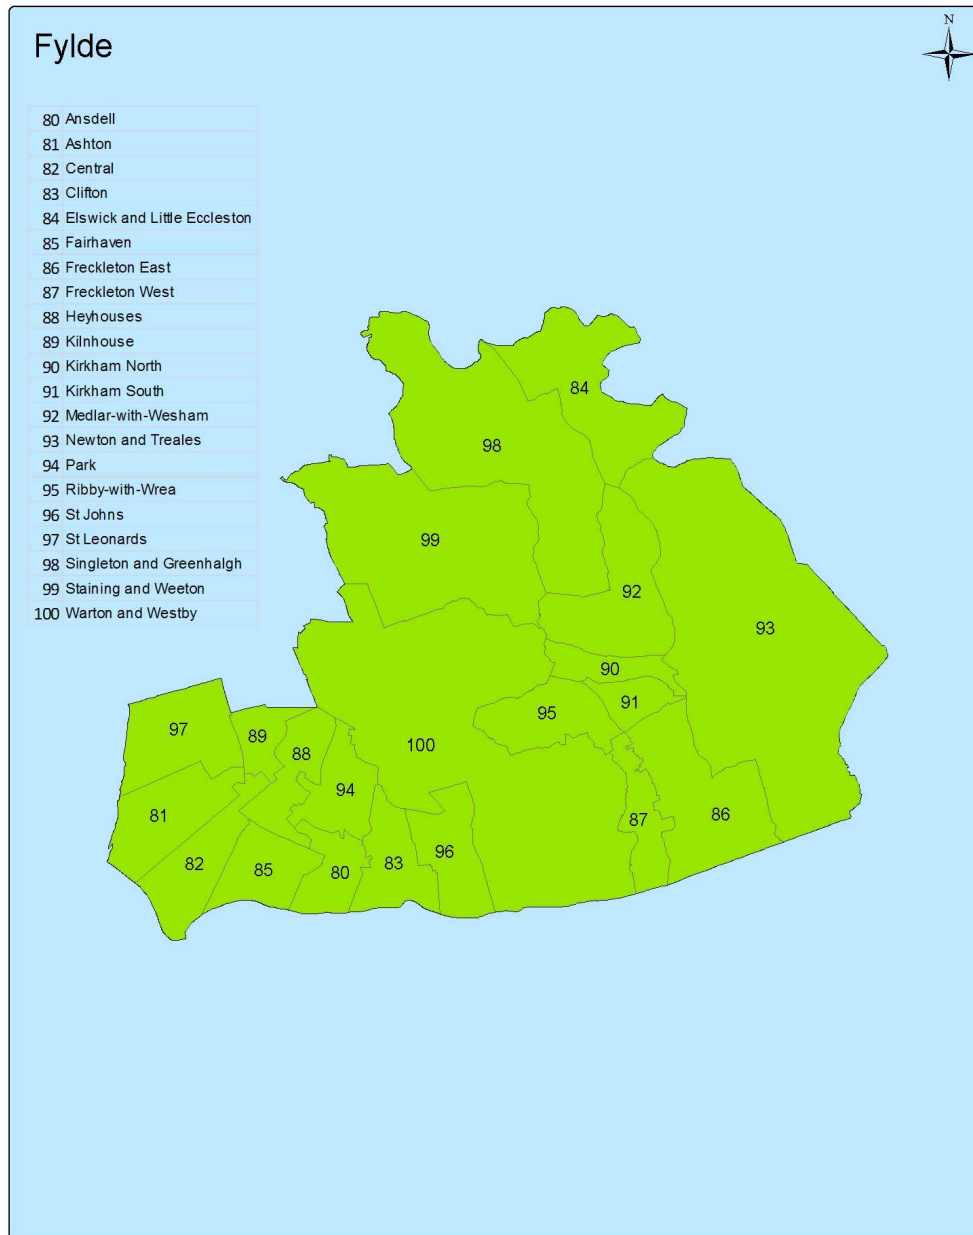

Key to Lancashire wards

Produced by the Lancashire JSNA team 12 May 2011