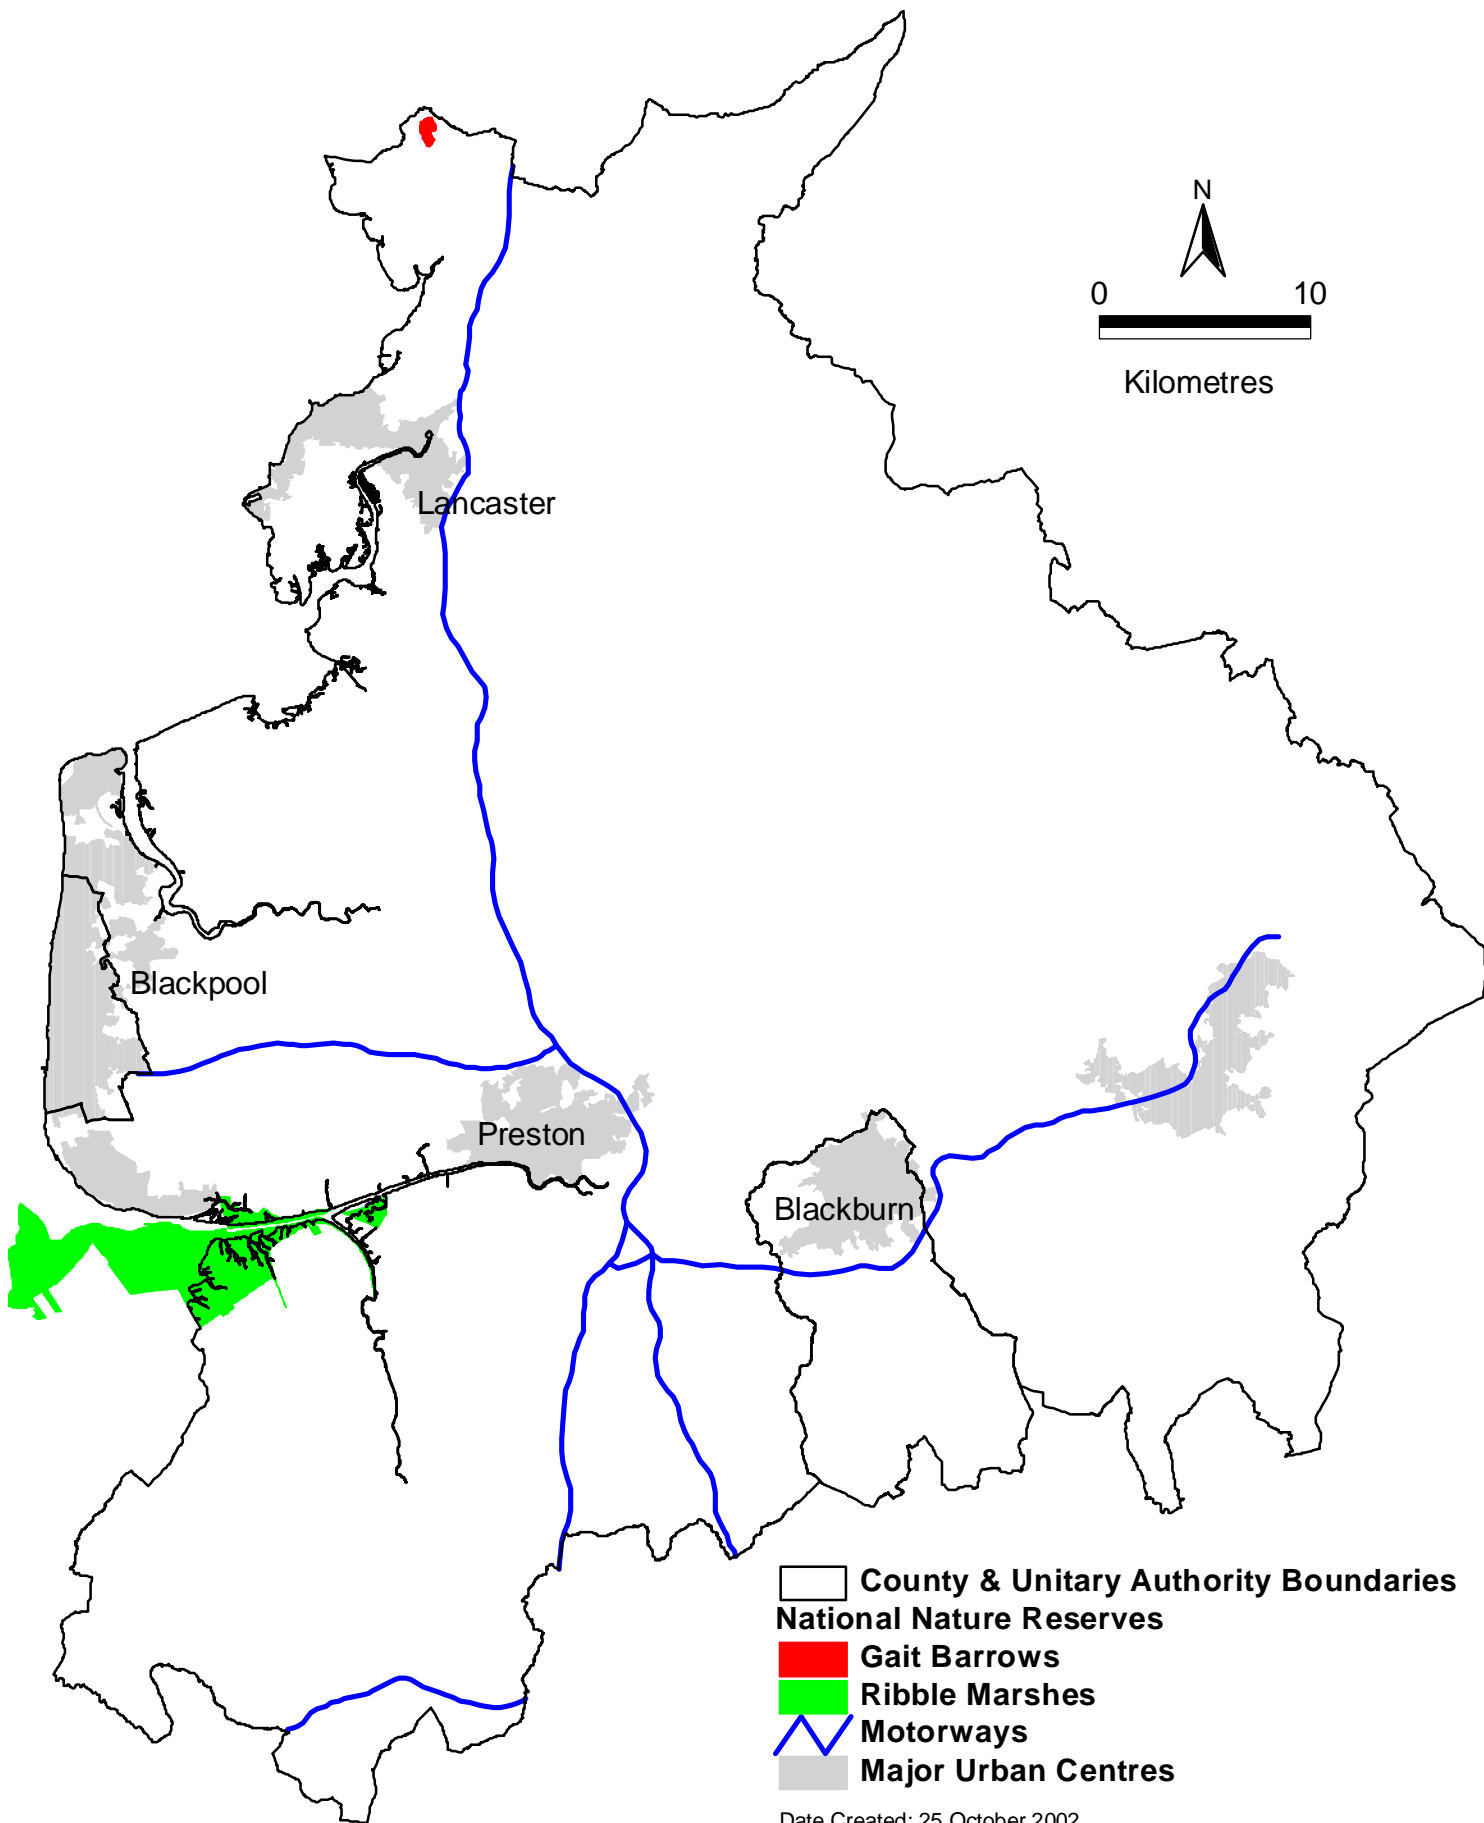

# National Nature Reserves in Lancashire

Date Created: 25 October 2002

This map is based upon Ordnance Survey material with the permission of Ordnance Survey on behalf of the Controller of Her Majesty's Stationery Office &copy; Crown copyright. Unauthorised reproduction infringes Crown copyright and may lead to prosecution or civil proceedings. Lancashire County Council 076716 2002